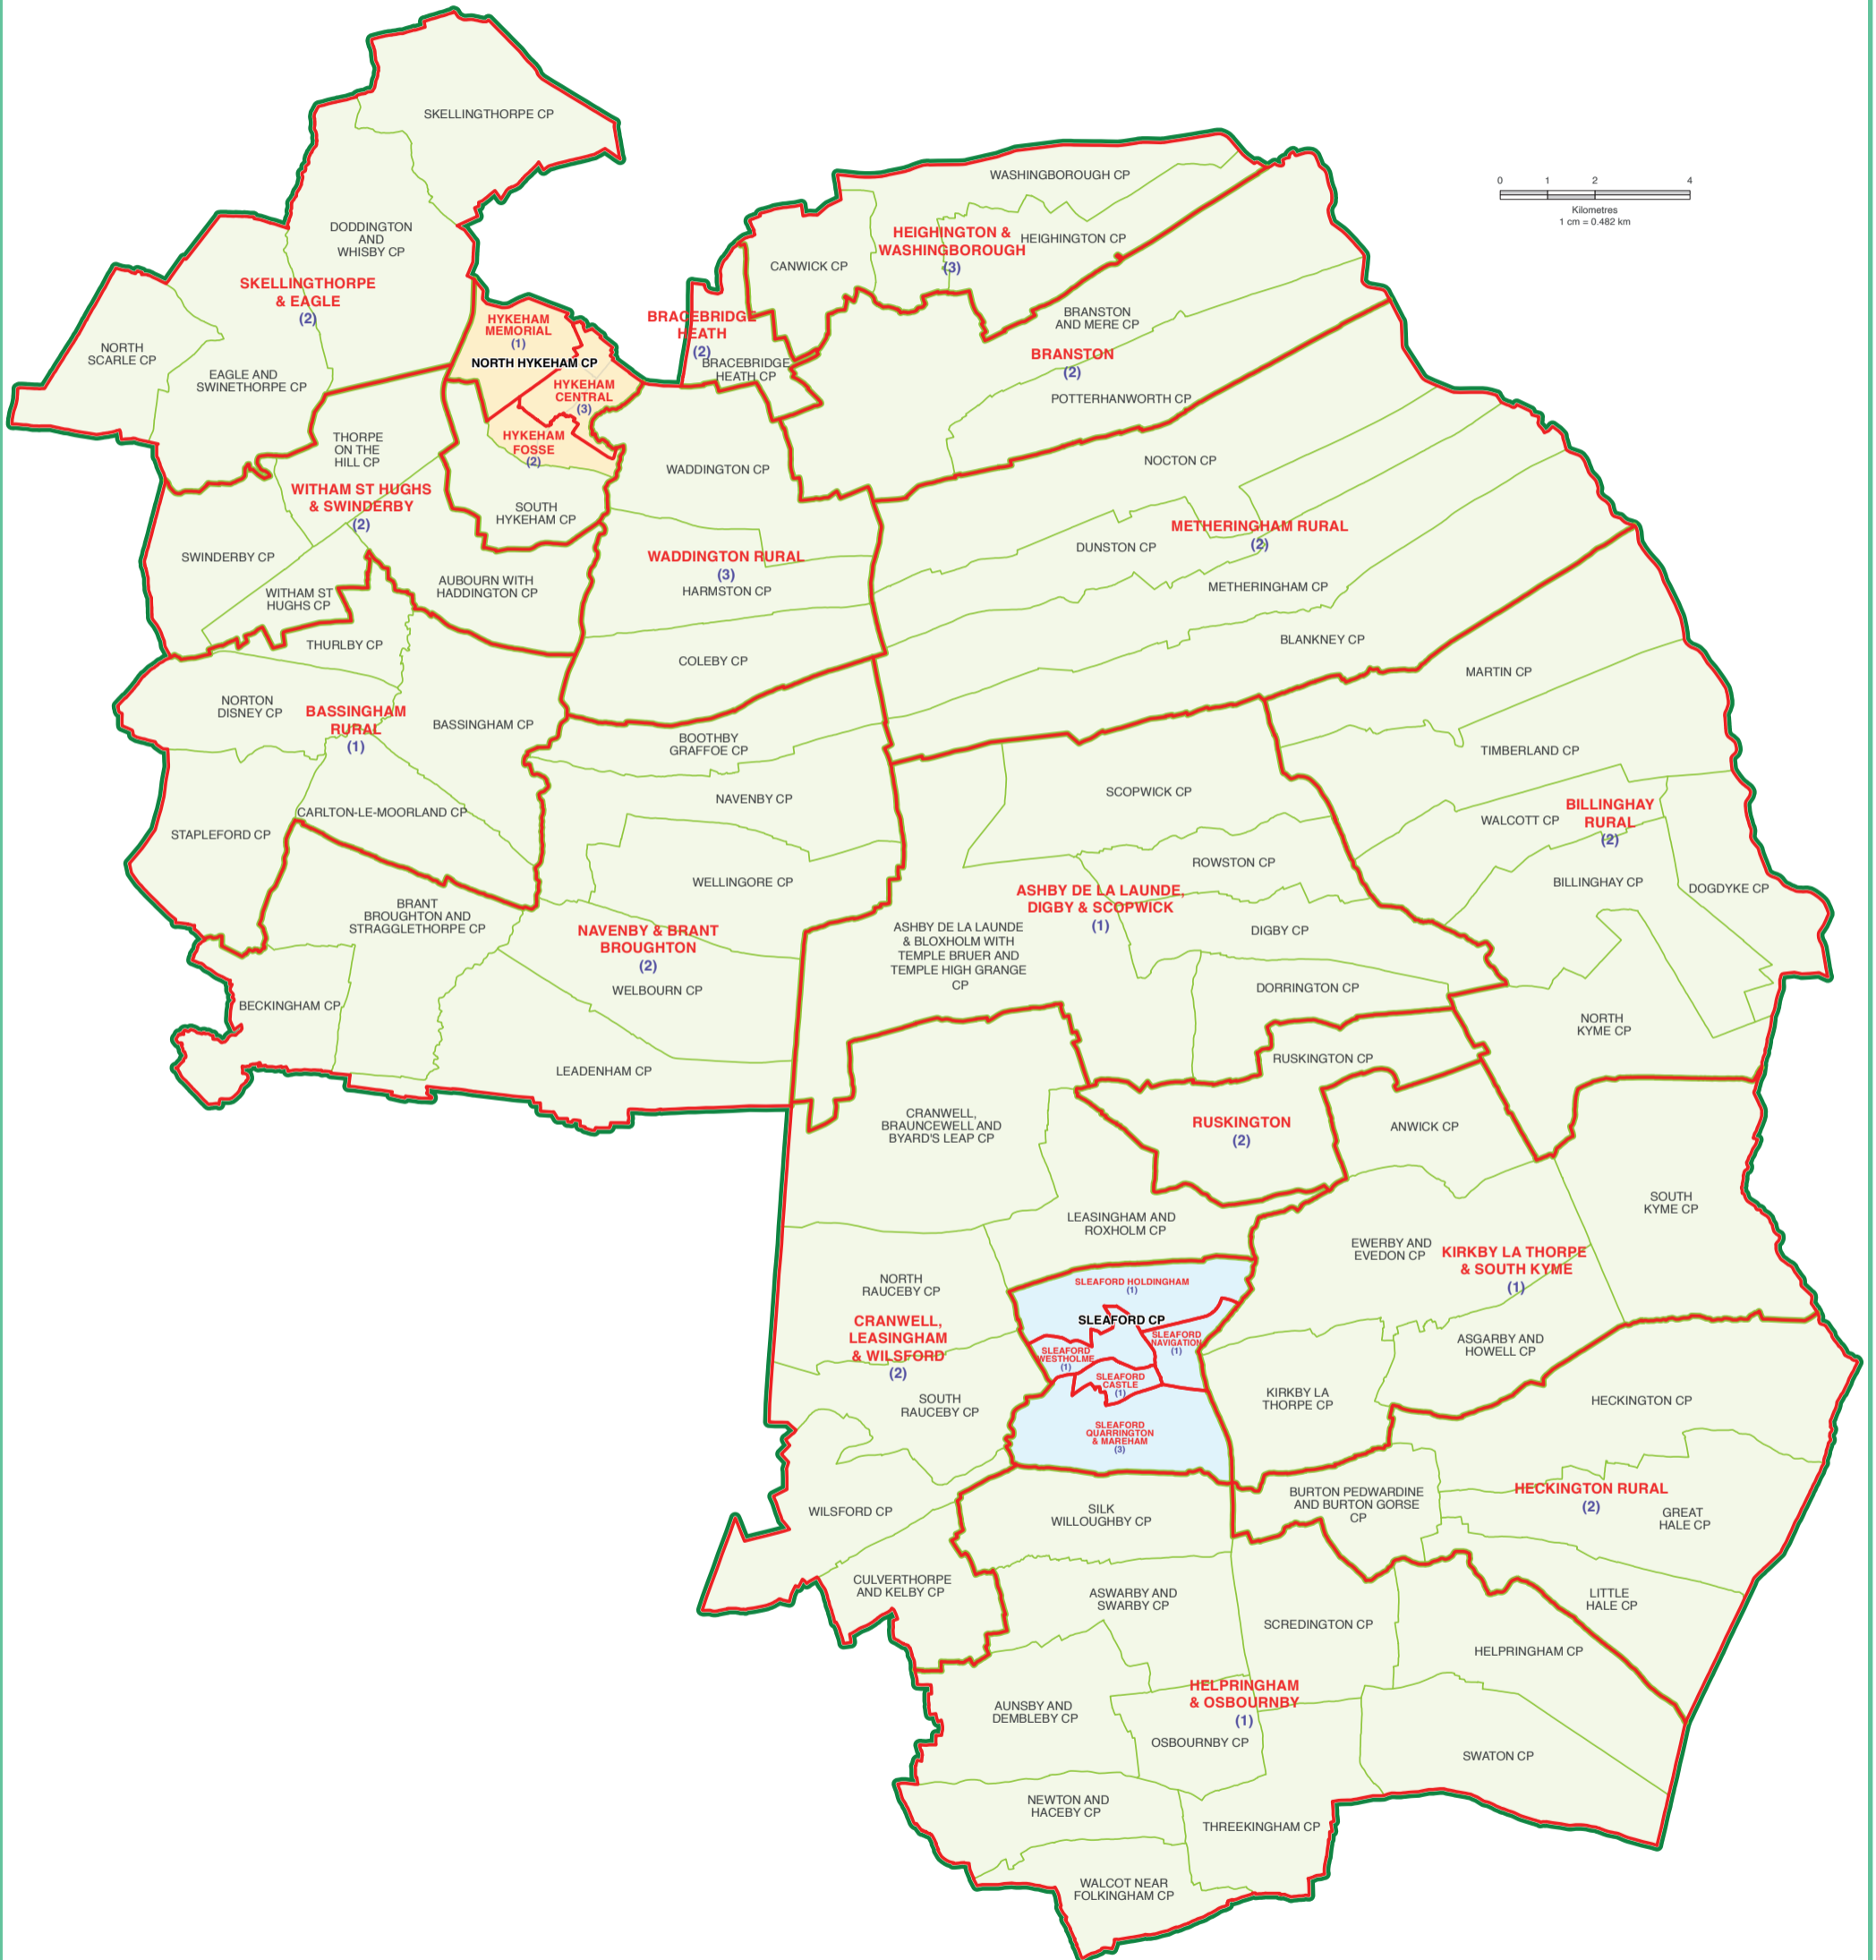

North Kesteven District Wards – from May 2023

North Kesteven
DISTRICT COUNCIL

Key:		DISTRICT COUNCIL BOUNDARY
		DISTRICT WARD BOUNDARY
		PARISH BOUNDARY
	NAME	DISTRICT WARD NAME
	(00)	NUMBER OF DISTRICT WARD CLRS SHOWN IN BRACKETS AFTER WARD NAME
	NAME	PARISH NAME

North Hykeham District and Parish Wards – from May 2023

North Kesteven
DISTRICT COUNCIL

Key:		TOWN COUNCIL BOUNDARY
		DISTRICT WARD BOUNDARY
		PARISH BOUNDARY
		PARISH WARD BOUNDARY
		DISTRICT WARD BOUNDARY AND PARISH WARD BOUNDARY
	NAME	DISTRICT WARD NAME
	(00)	NUMBER OF DISTRICT WARD CLRS SHOWN IN BRACKETS AFTER WARD NAME
	NAME	PARISH NAME

Sleaford District and Parish Wards – from May 2023

North Kesteven
DISTRICT COUNCIL

Key:

- TOWN COUNCIL BOUNDARY
- DISTRICT WARD BOUNDARY
- PARISH BOUNDARY
- DISTRICT WARD BOUNDARY AND PARISH WARD BOUNDARY
- NAME**
- (00)** NUMBER OF DISTRICT WARD CLLRS SHOWN IN BRACKETS AFTER WARD NAME
- NAME PARISH NAME