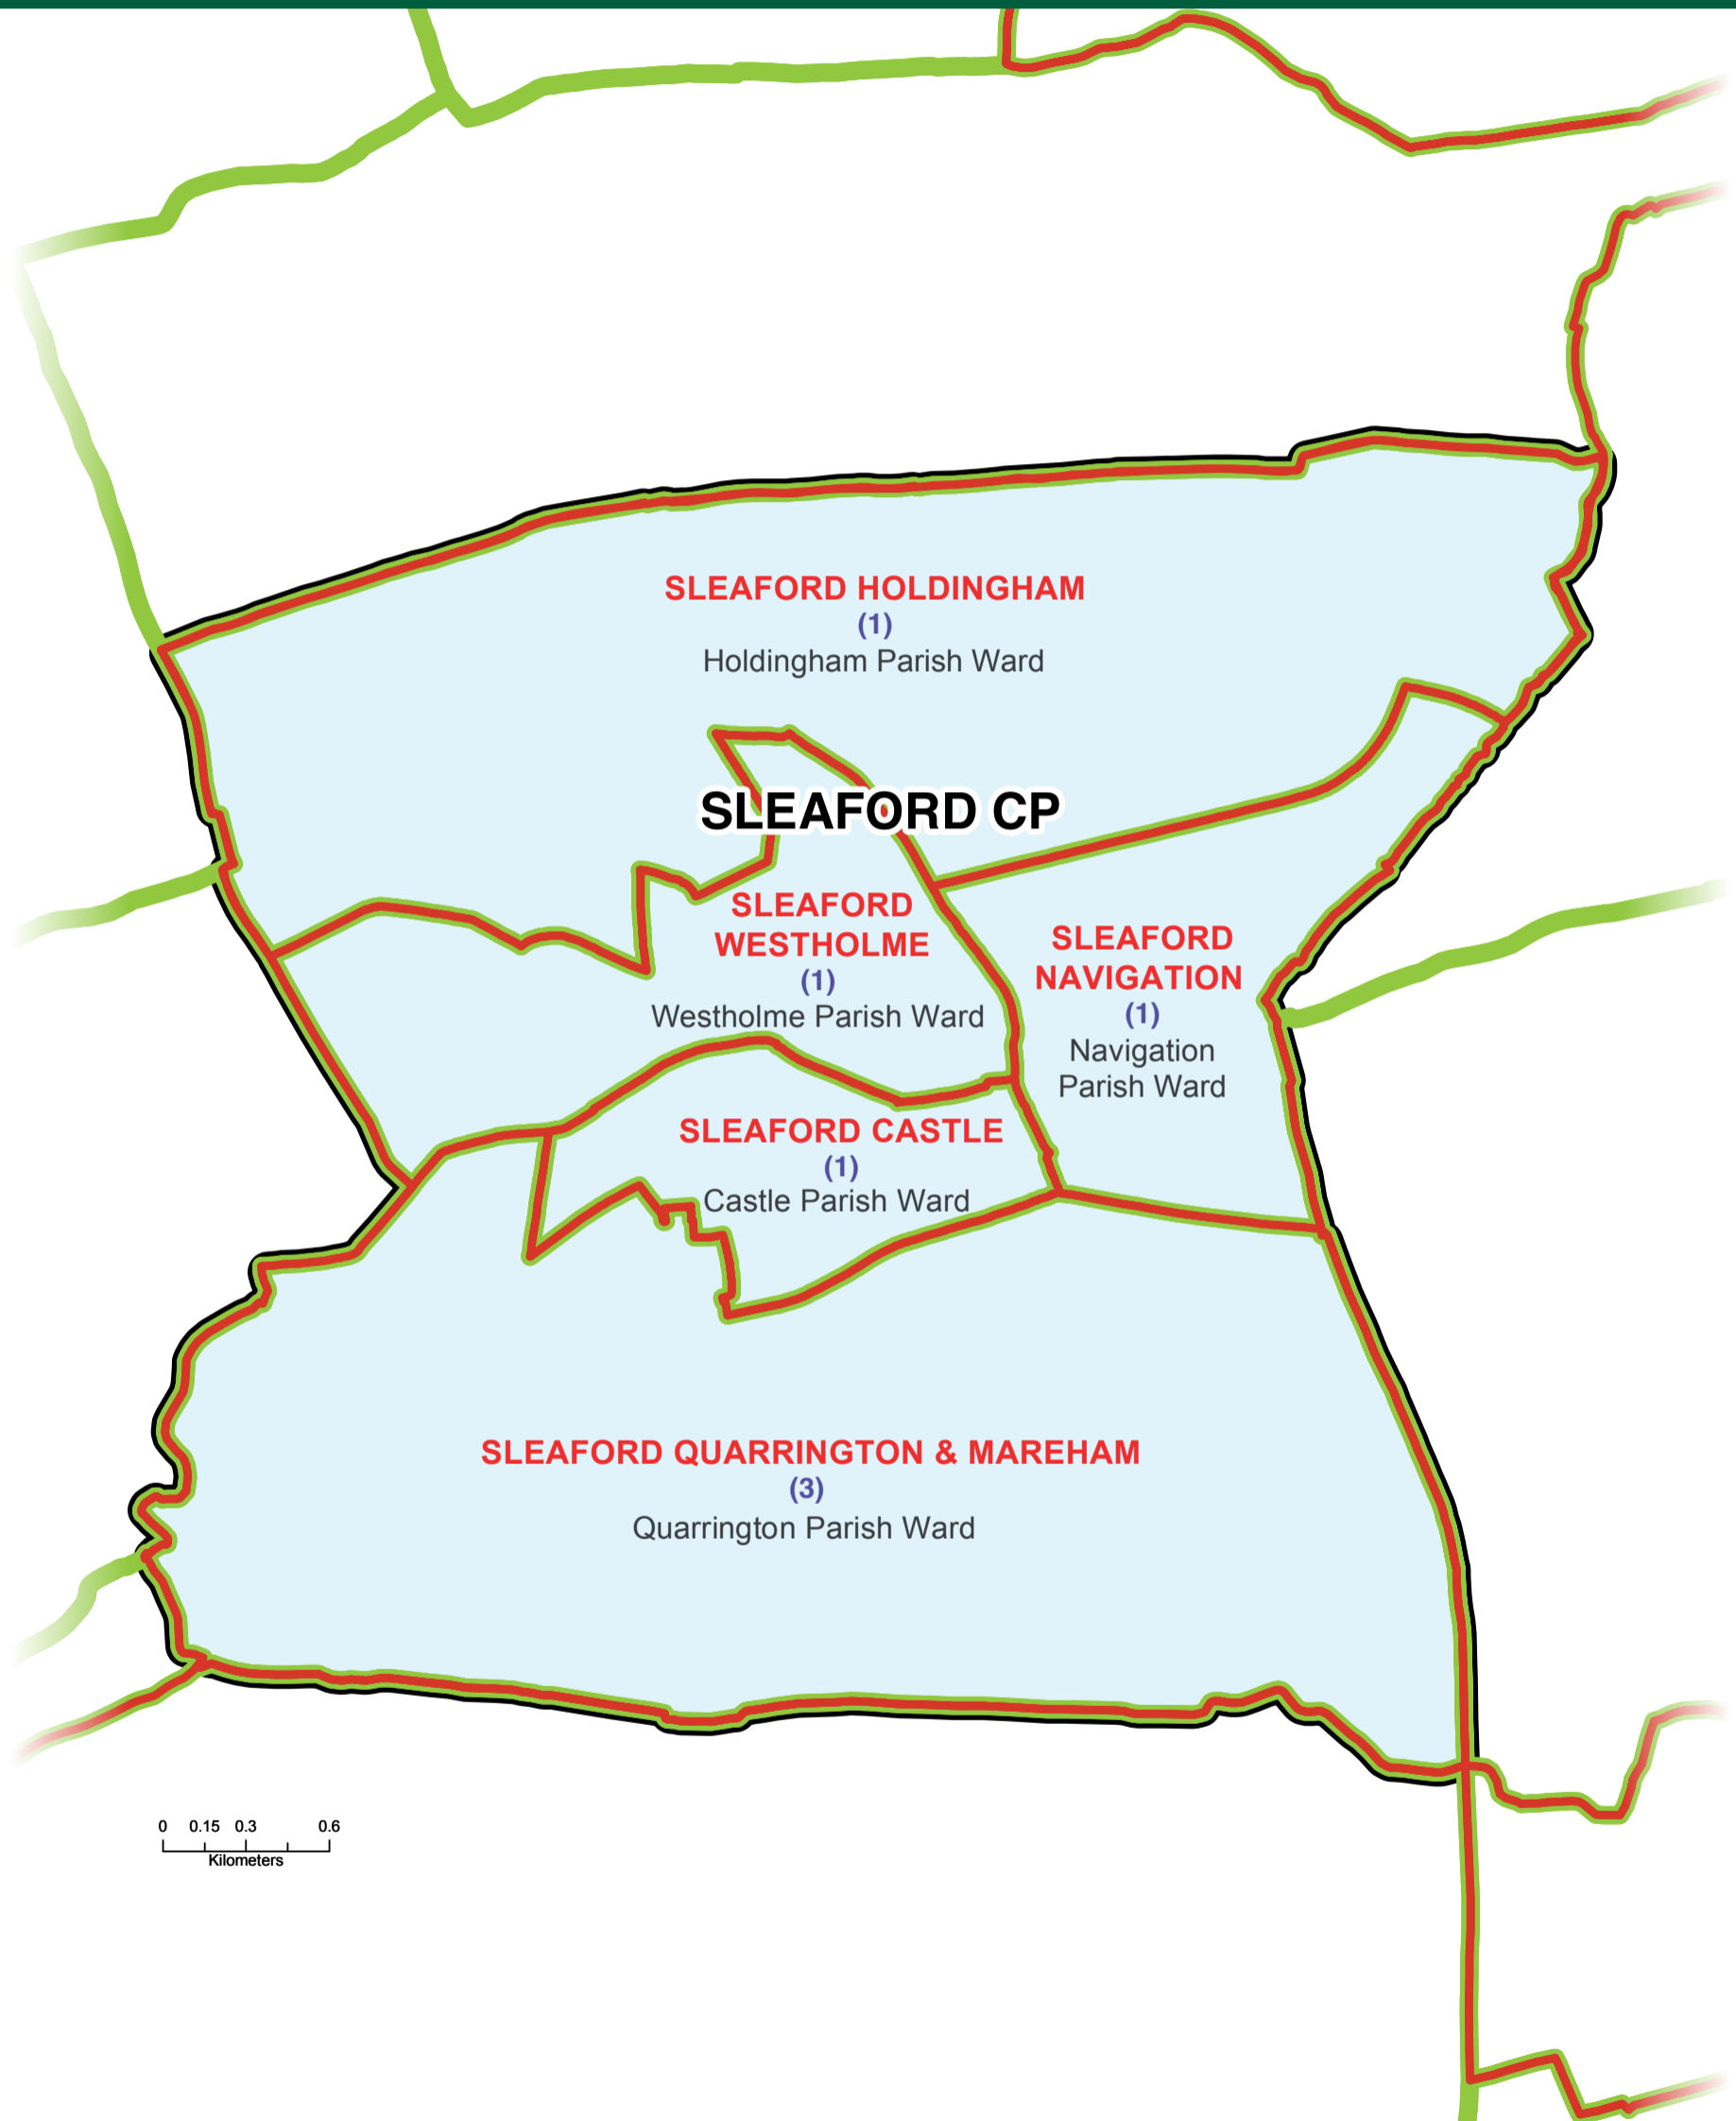

Sleaford District and Parish Wards – from May 2023

North Kesteven
DISTRICT COUNCIL

Key:

- TOWN COUNCIL BOUNDARY
- DISTRICT WARD BOUNDARY
- PARISH BOUNDARY
- DISTRICT WARD BOUNDARY AND PARISH WARD BOUNDARY
- **NAME**
- **(00)** NUMBER OF DISTRICT WARD CLLRS SHOWN IN BRACKETS AFTER WARD NAME
- NAME PARISH NAME