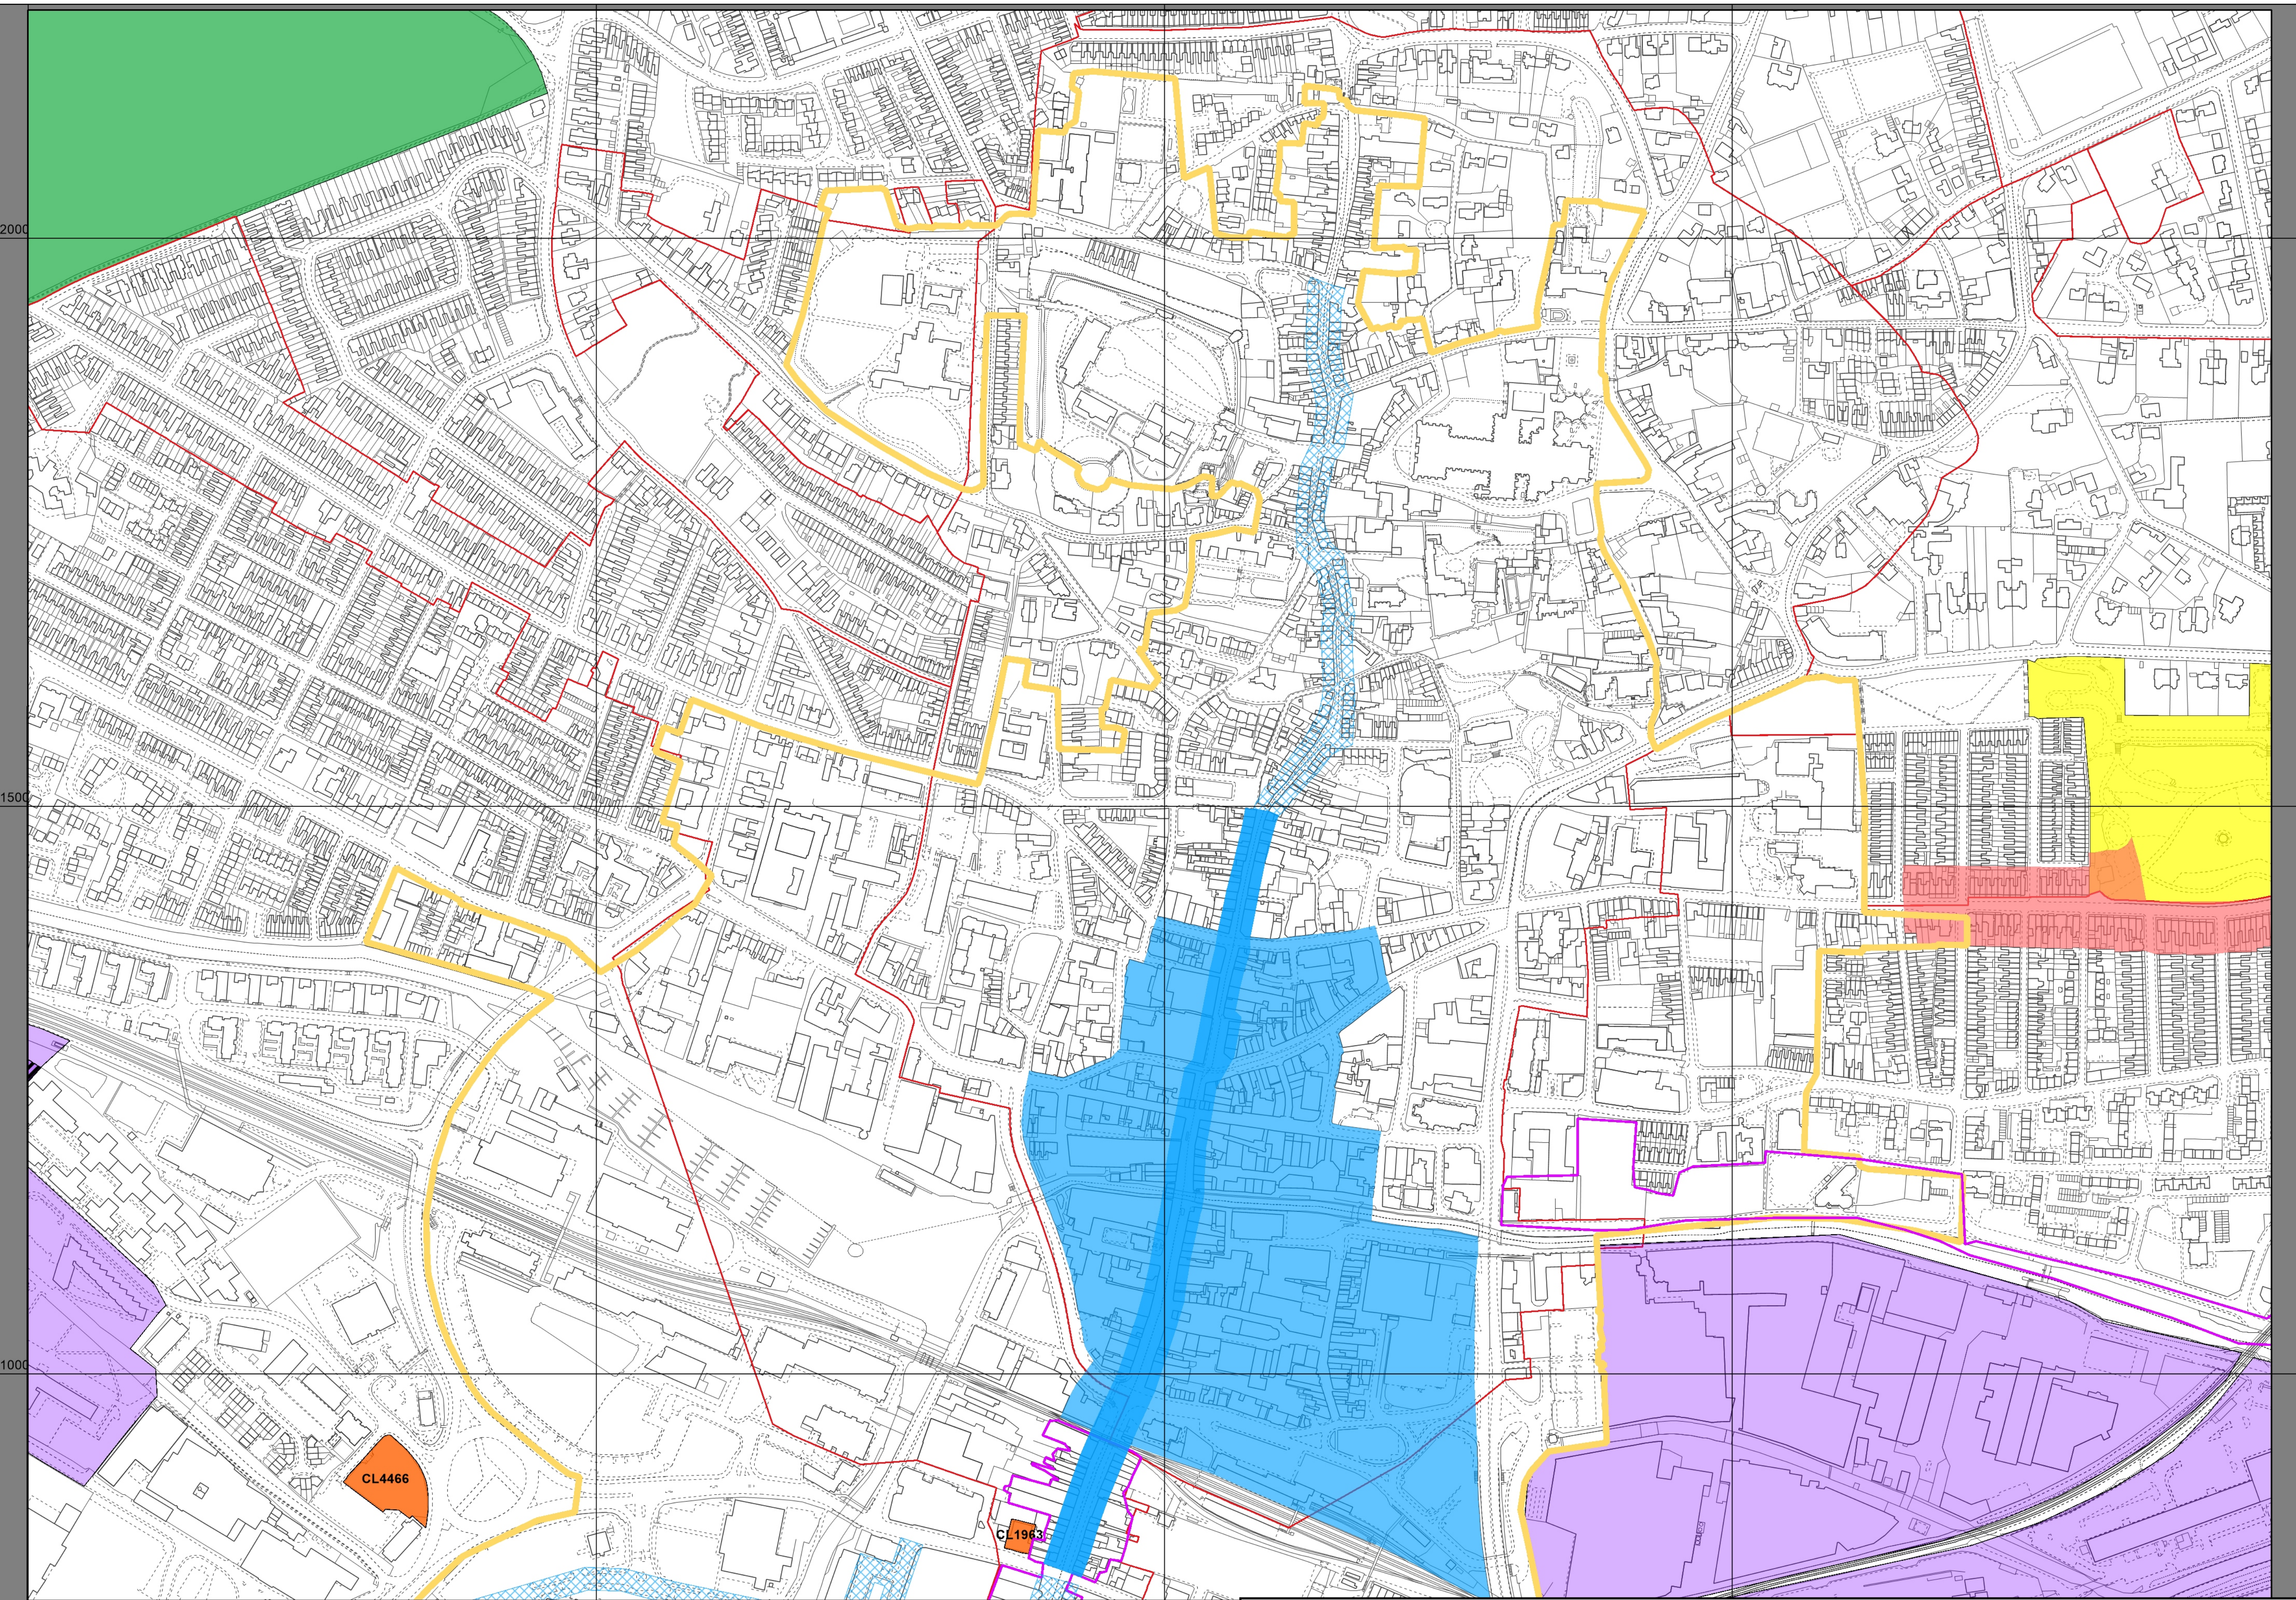

372000

371500

371000

49650

497000

497500

SEE INSET 1

INSET 2 LINCOLN CITY CENTRE

1:2700

CL4466

CL1963