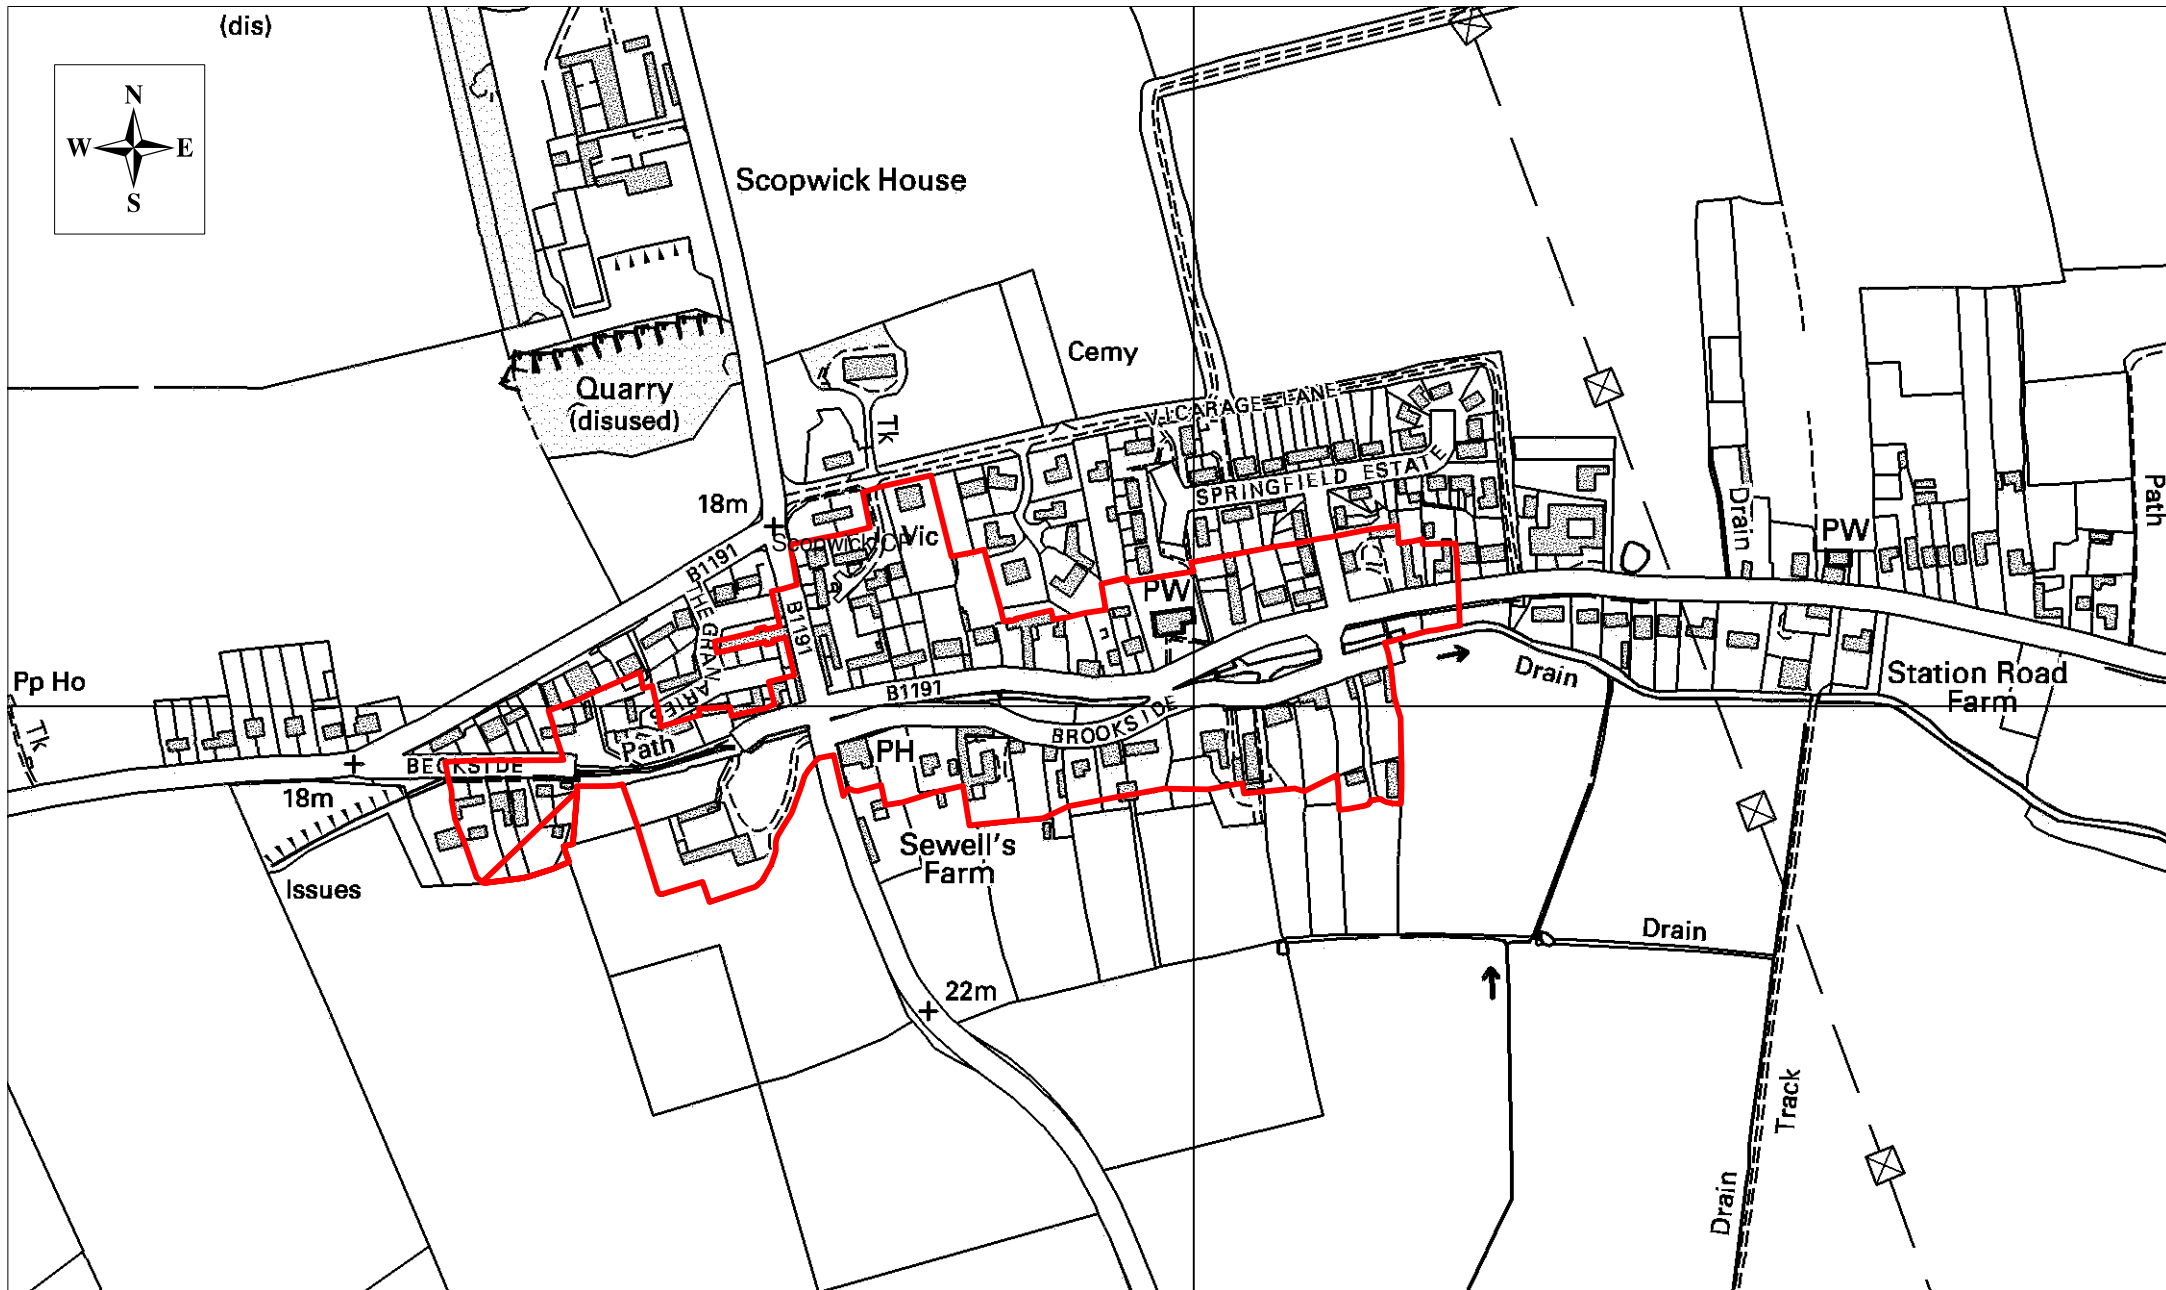

(dis)

North Kesteven District Council

District Council Offices,
Kesteven Street,
Sleaford,
Lincolnshire, NG34 7EF

Reproduced from or based upon the 2007
Ordnance Survey mapping with permission
of the controller of Her Majesty's Stationery
Office (c) Crown Copyright.
Licence No. LA100017926

**Location : Scopwick conservation
area**

Map Scale : 1:5,000