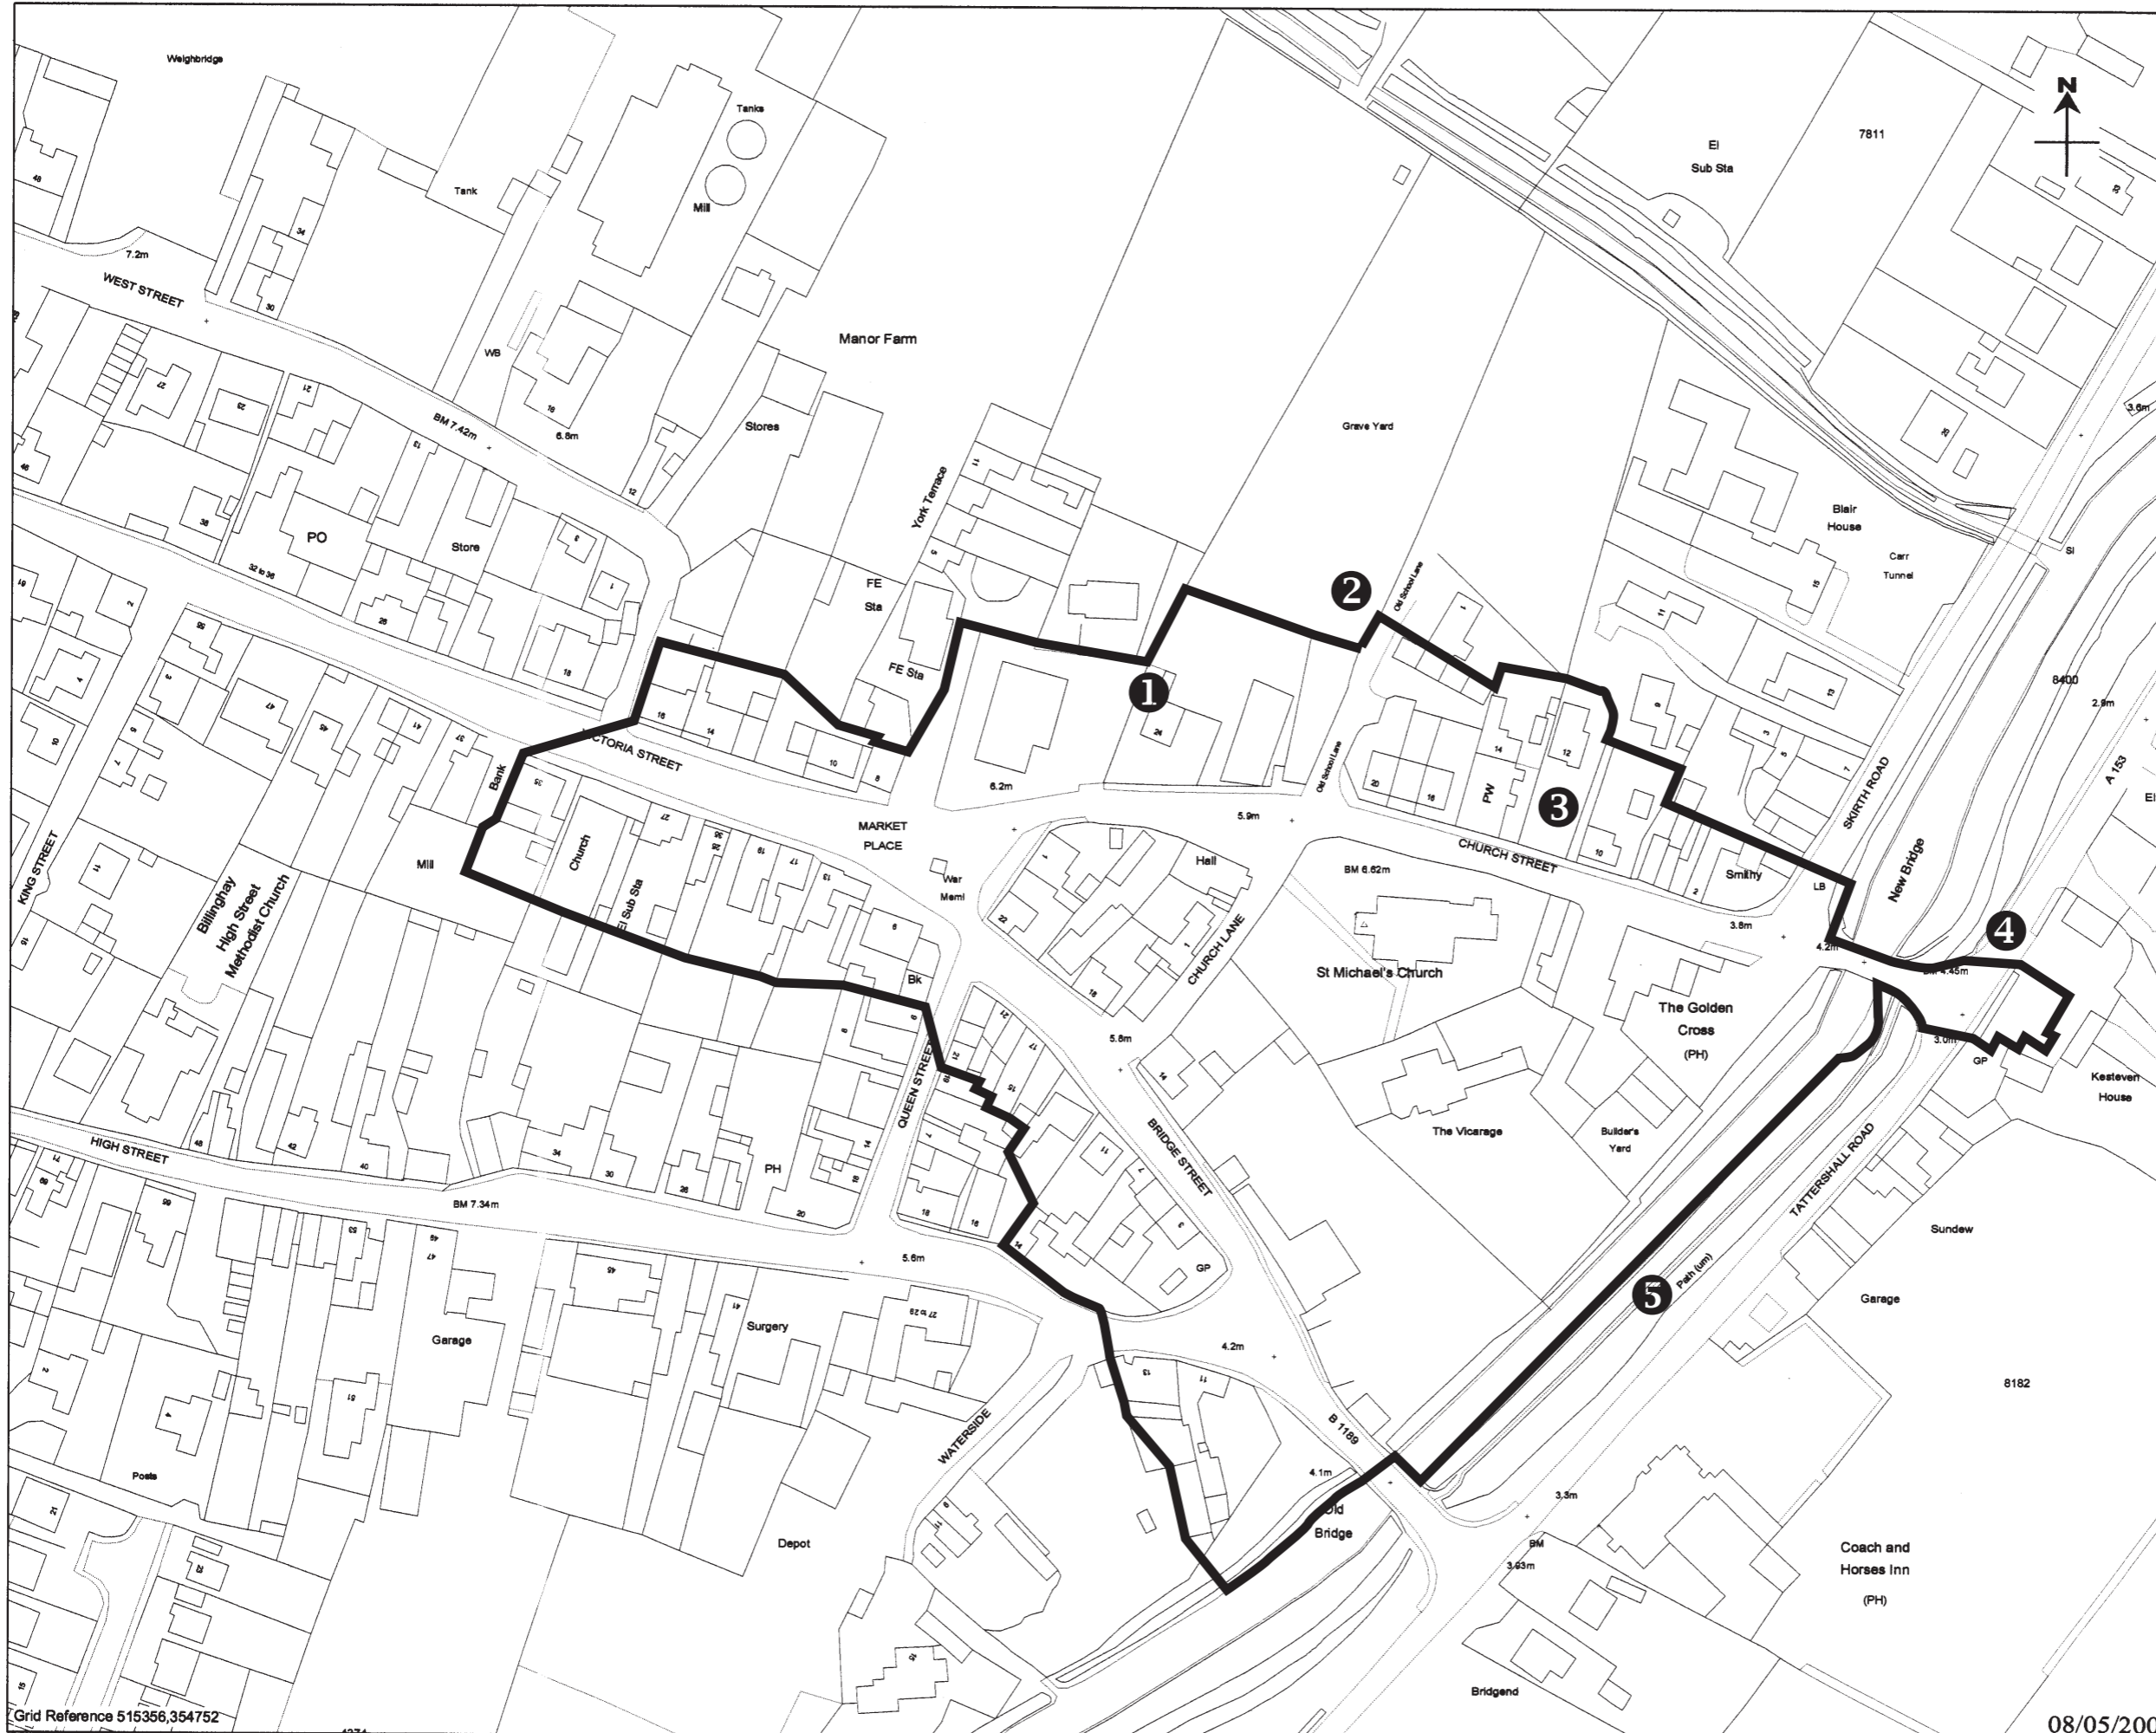

Map 5

Conservation Area

— Conservation Area Boundary

Reproduced from or based upon the 1995 Ordnance Survey Mapping with permission of the Controller of Her Majesty's Stationery Office (c) Crown Copyright Licence No. LA078808

Grid Reference 515356,354752

08/05/2006