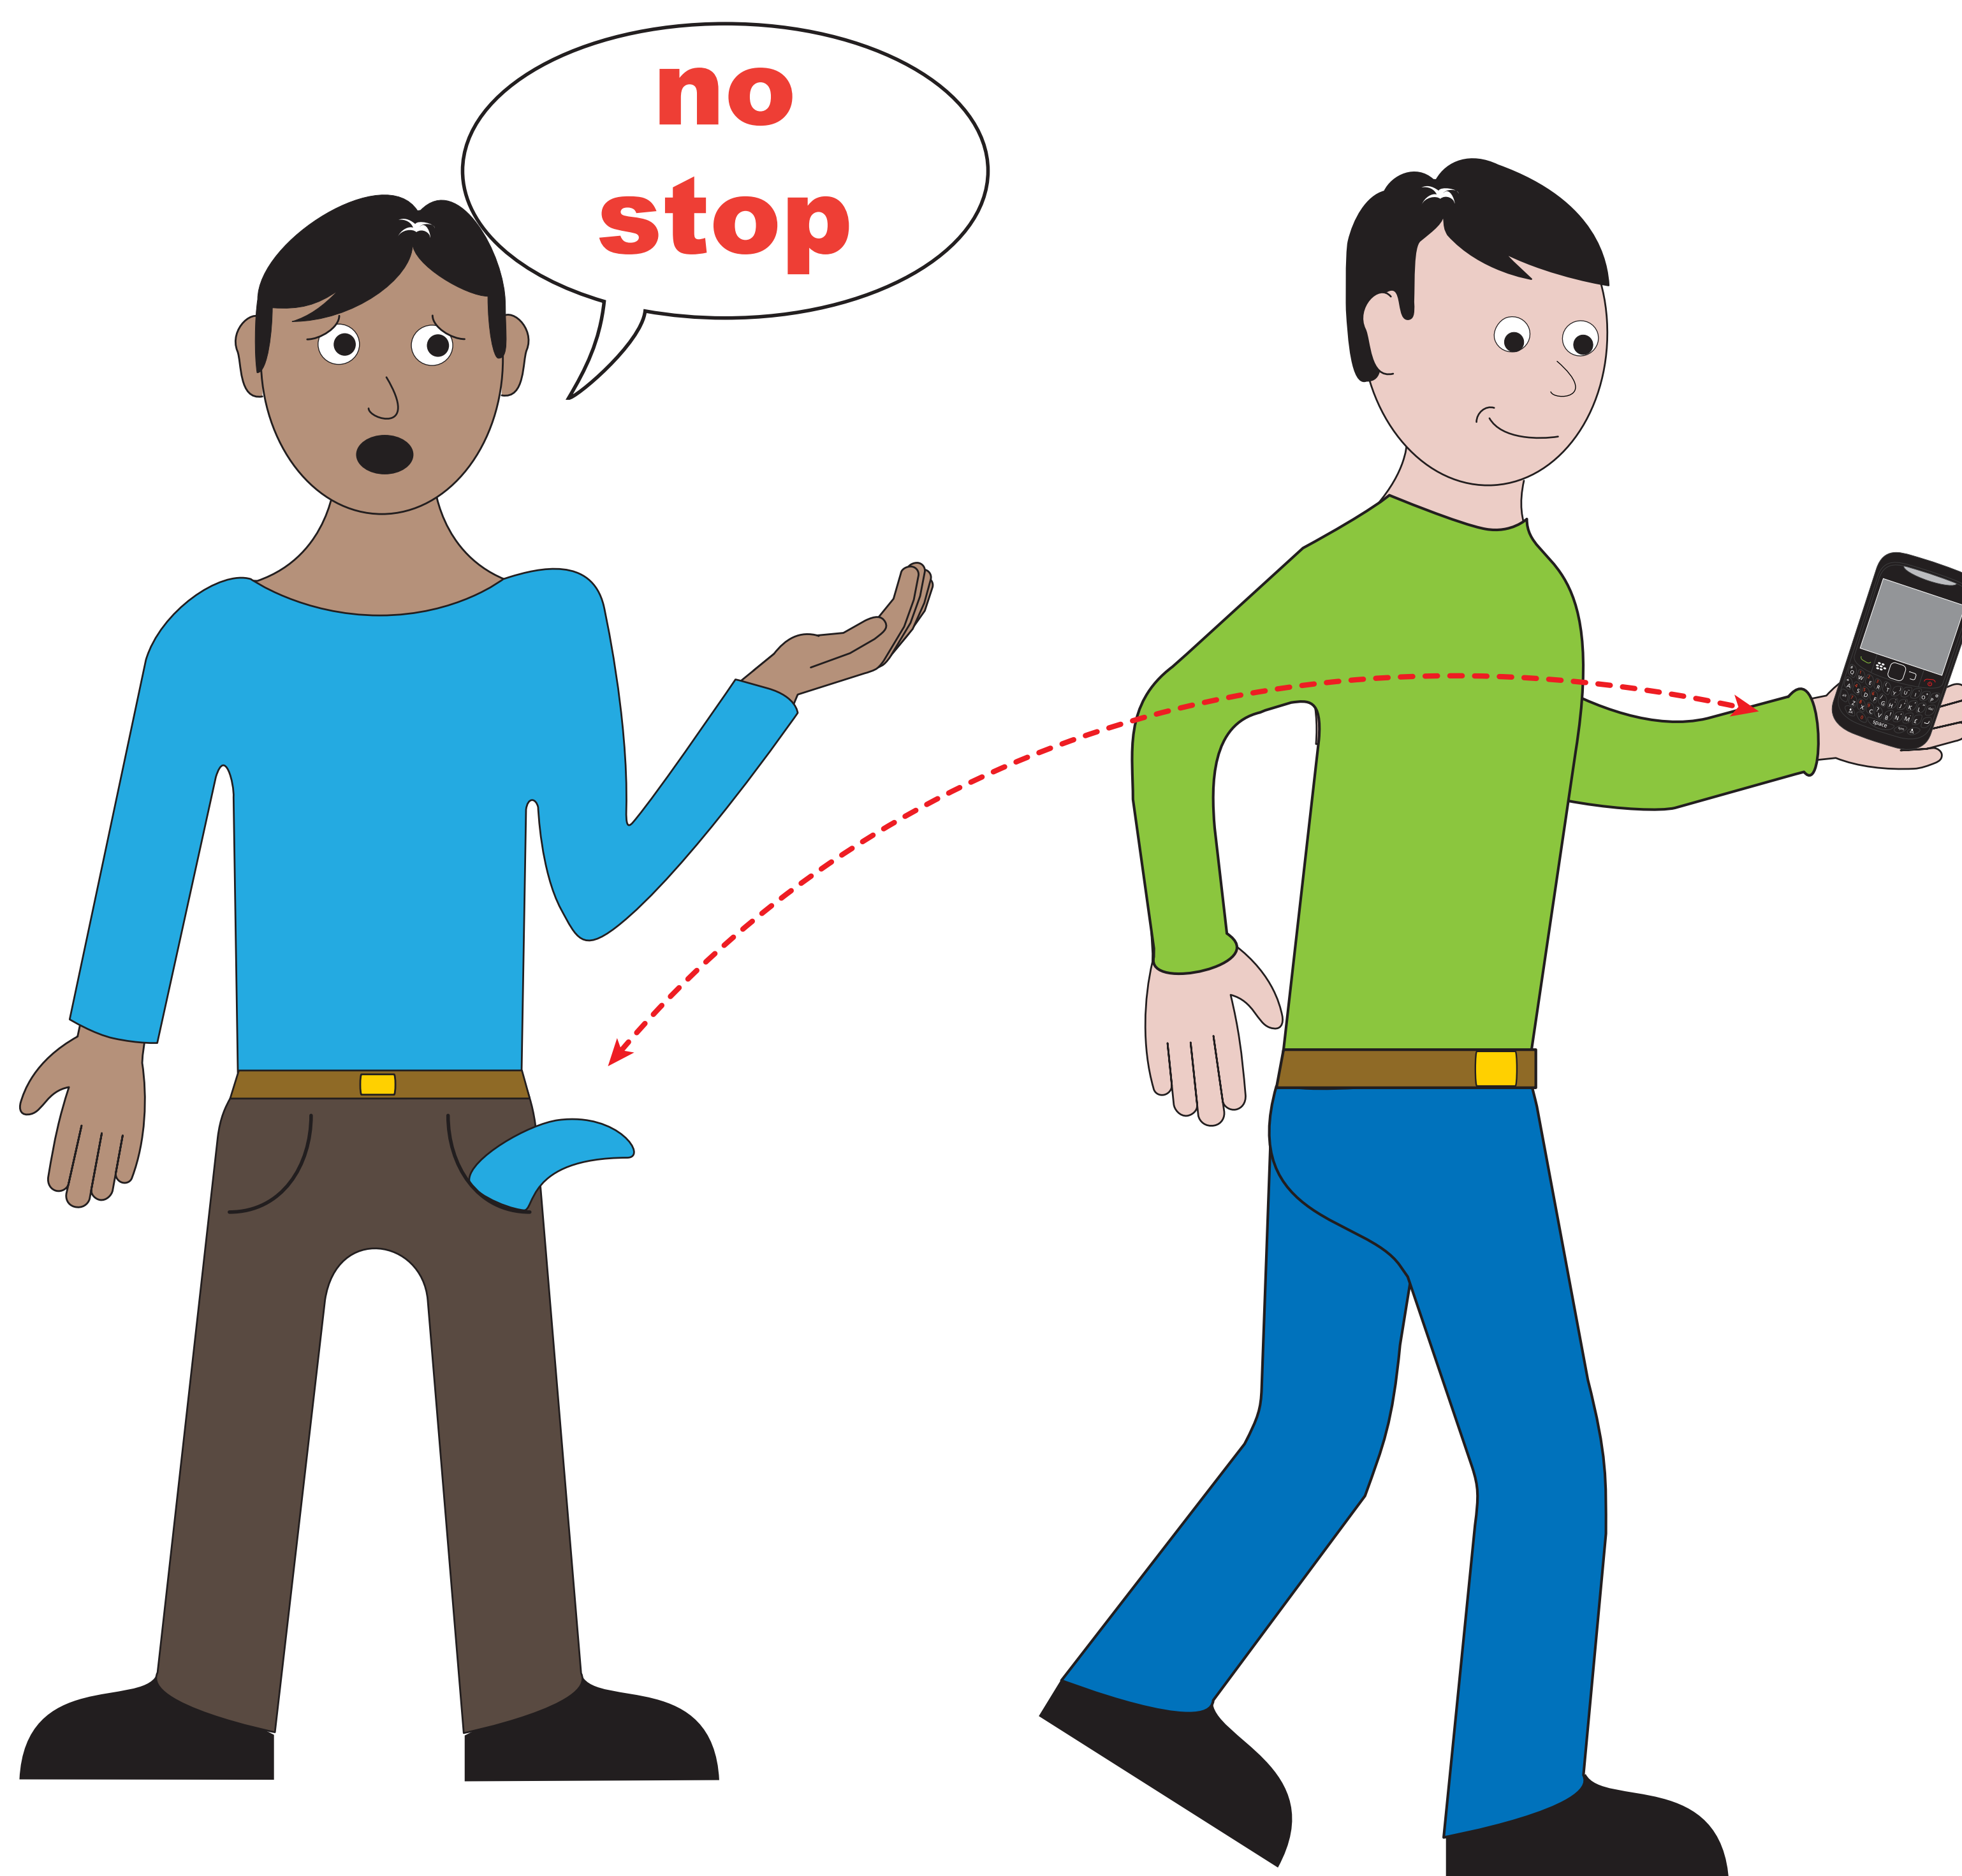

# STOP HATE CRIME 0800 138 1625 24 HOUR HELP LINE<sup>©</sup>

Open 24 hours a day, every day of the year

Real friends don't take your phone

Mate Crime is wrong. We are here to support you