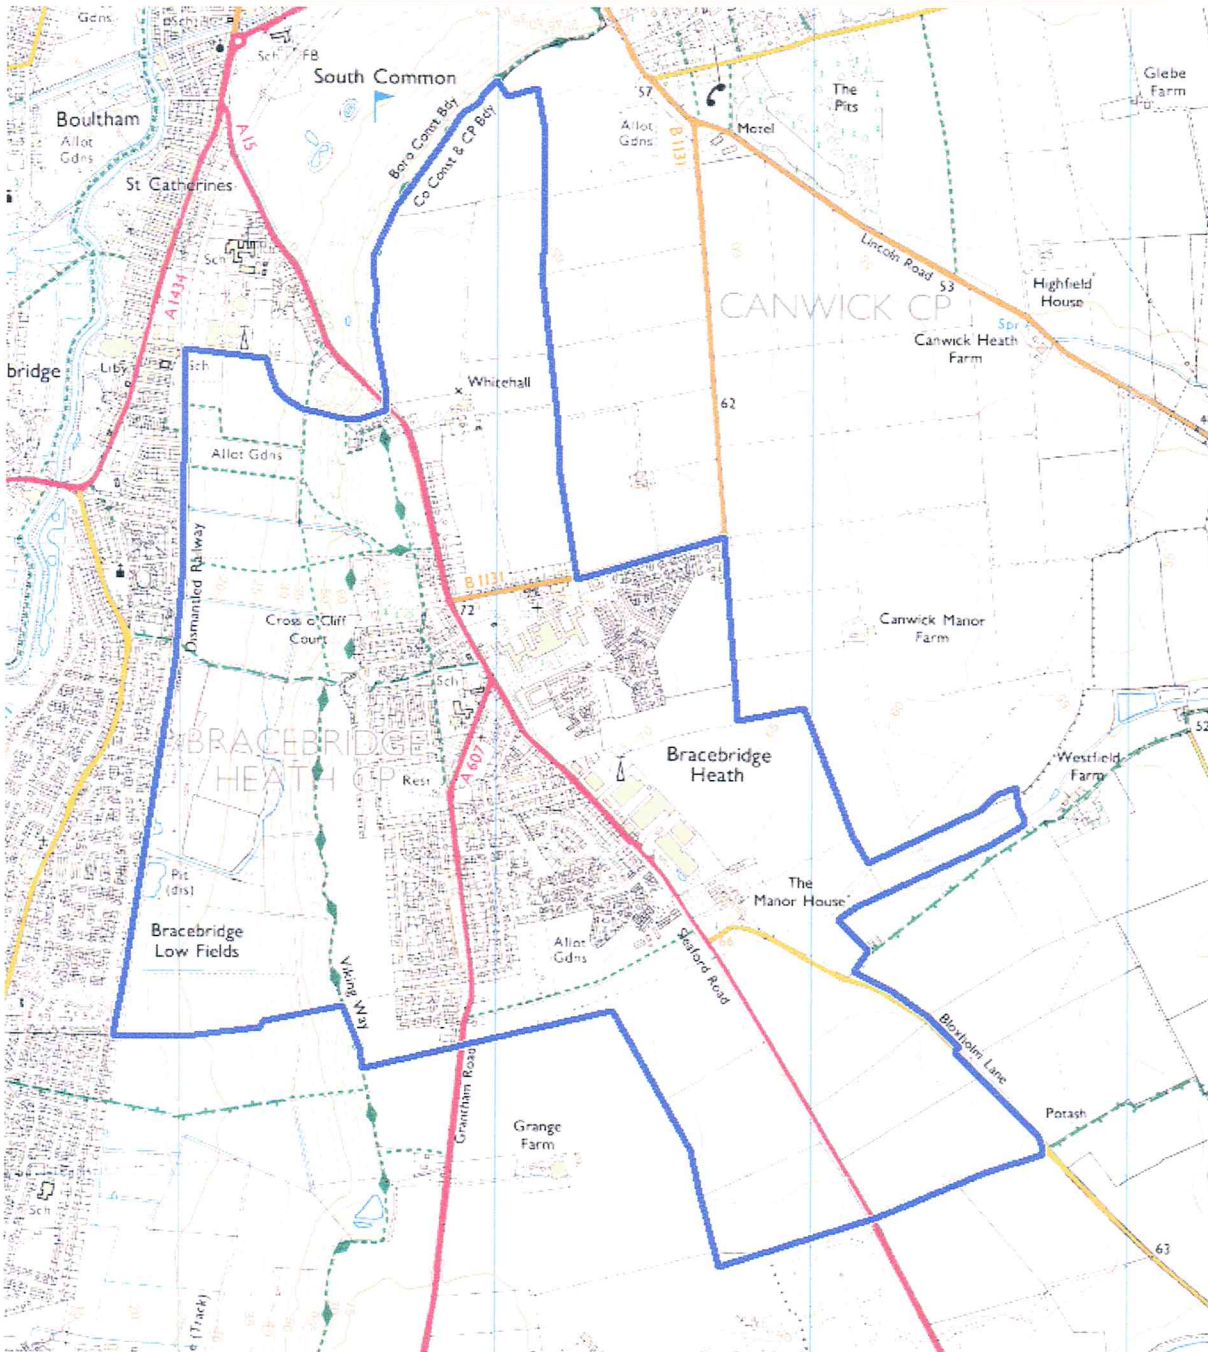

BRACEBRIDGE HEATH PARISH BOUNDARY

The dark blue line represents our Parish Boundaries.