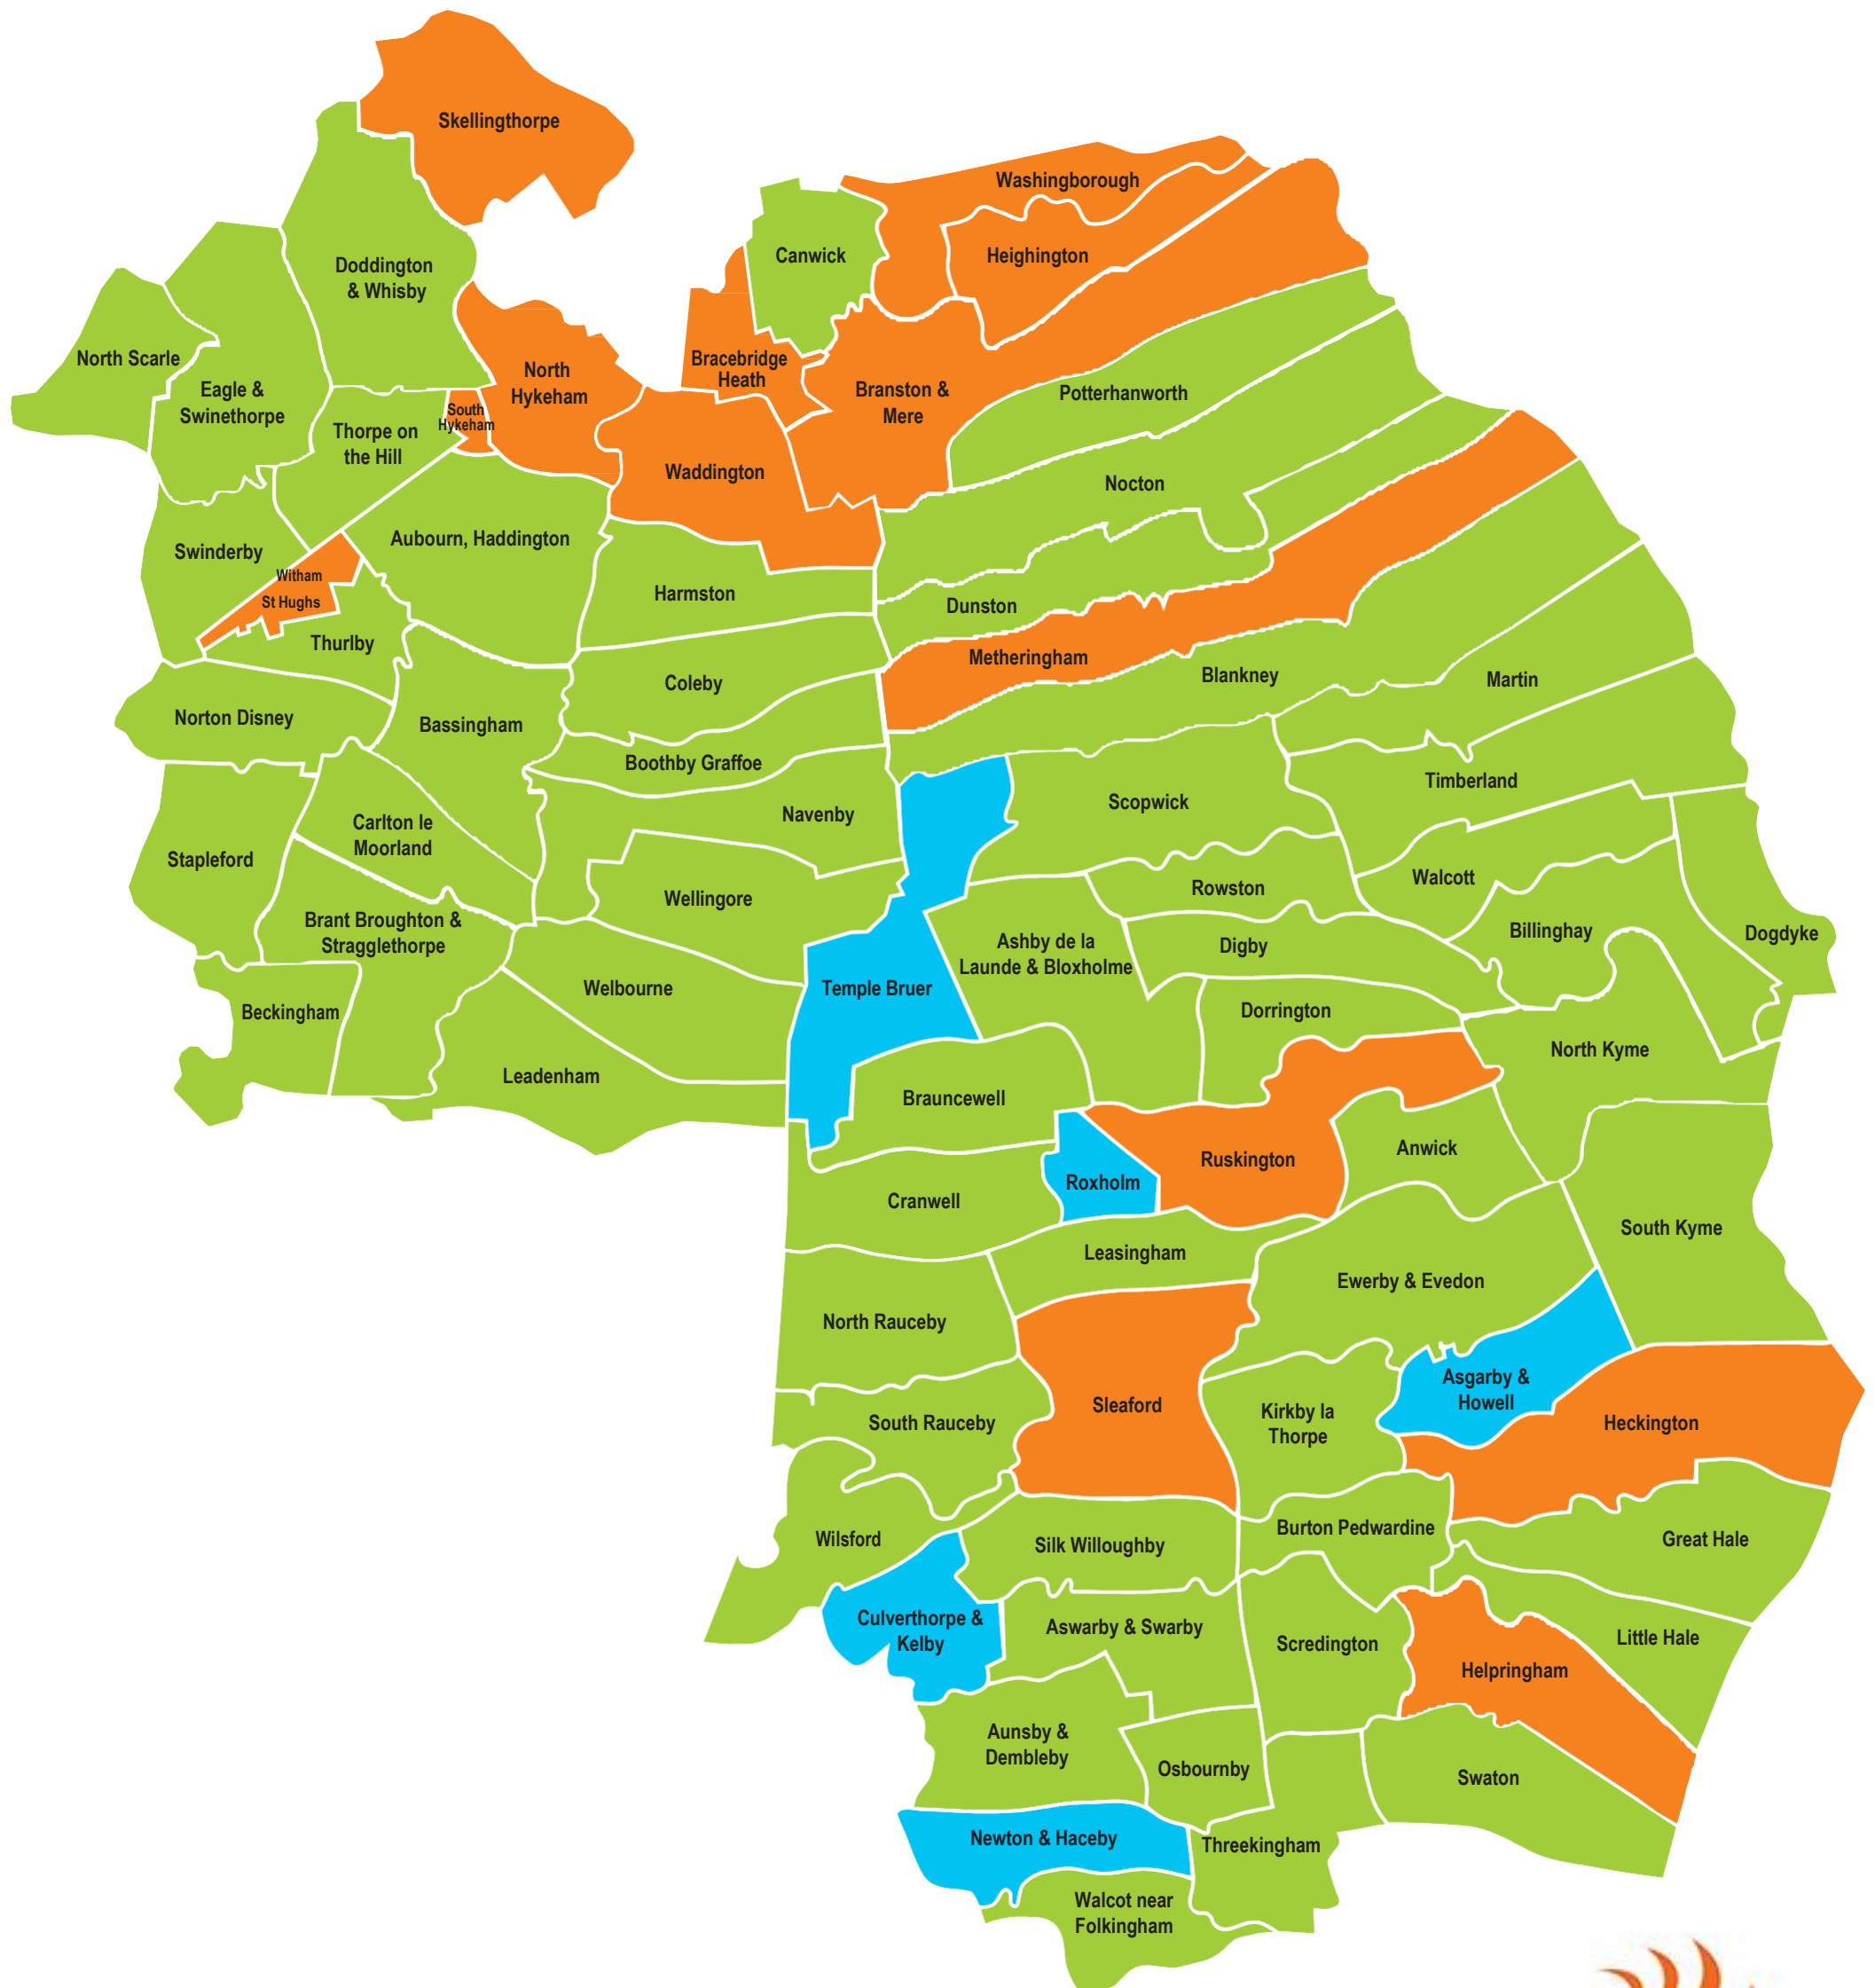

Right to Buy Rural Designation Eligibility North Kesteven District

-  = Eligible for rural designation
-  = No Council properties
-  = Not eligible