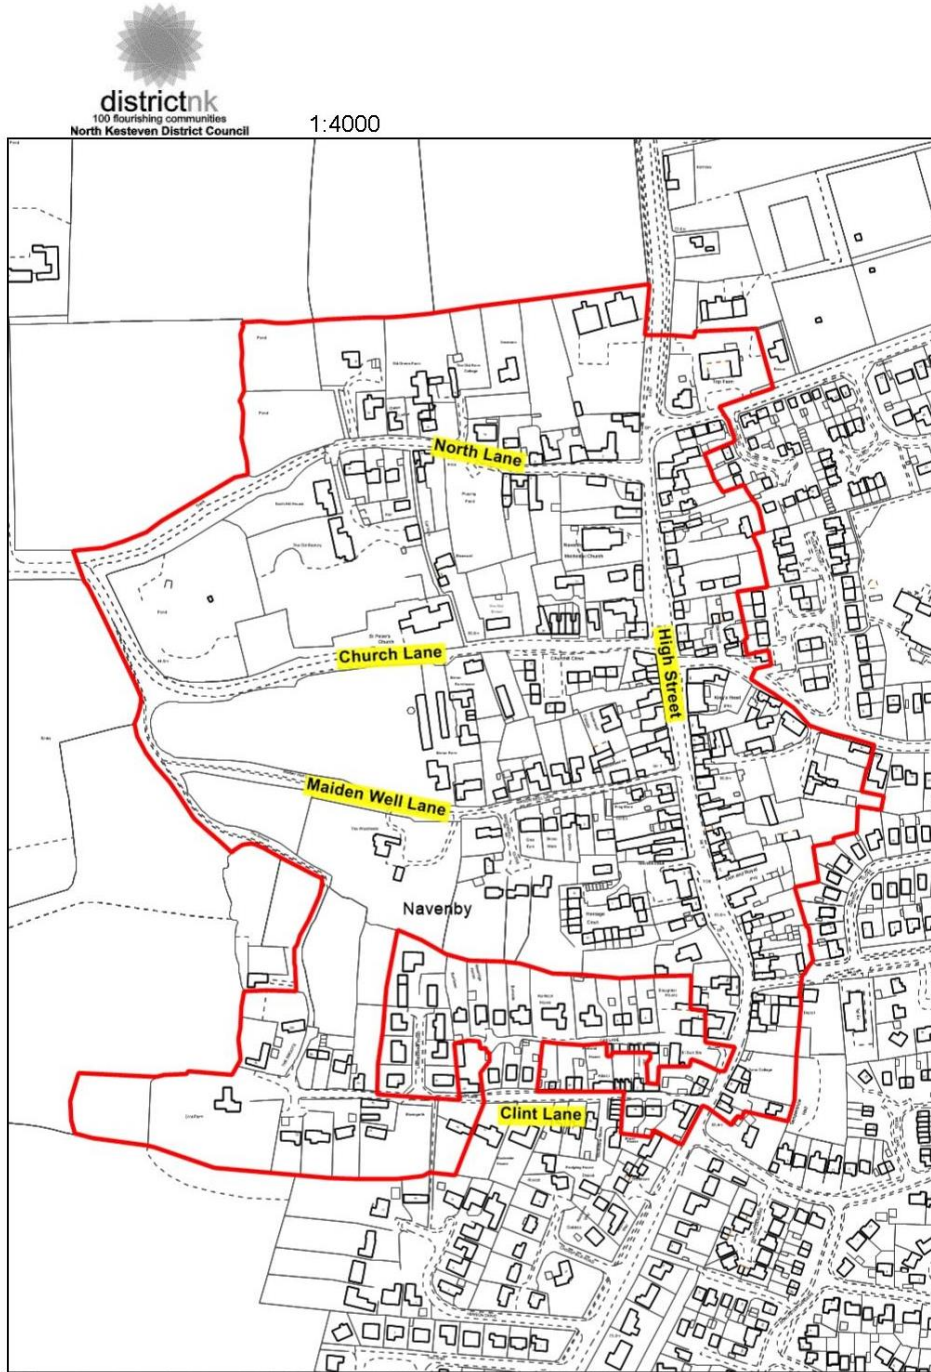

Navenby Conservation Area Boundary

© Crown Copyright and database right 08 September 2016. Ordnance Survey 100017926