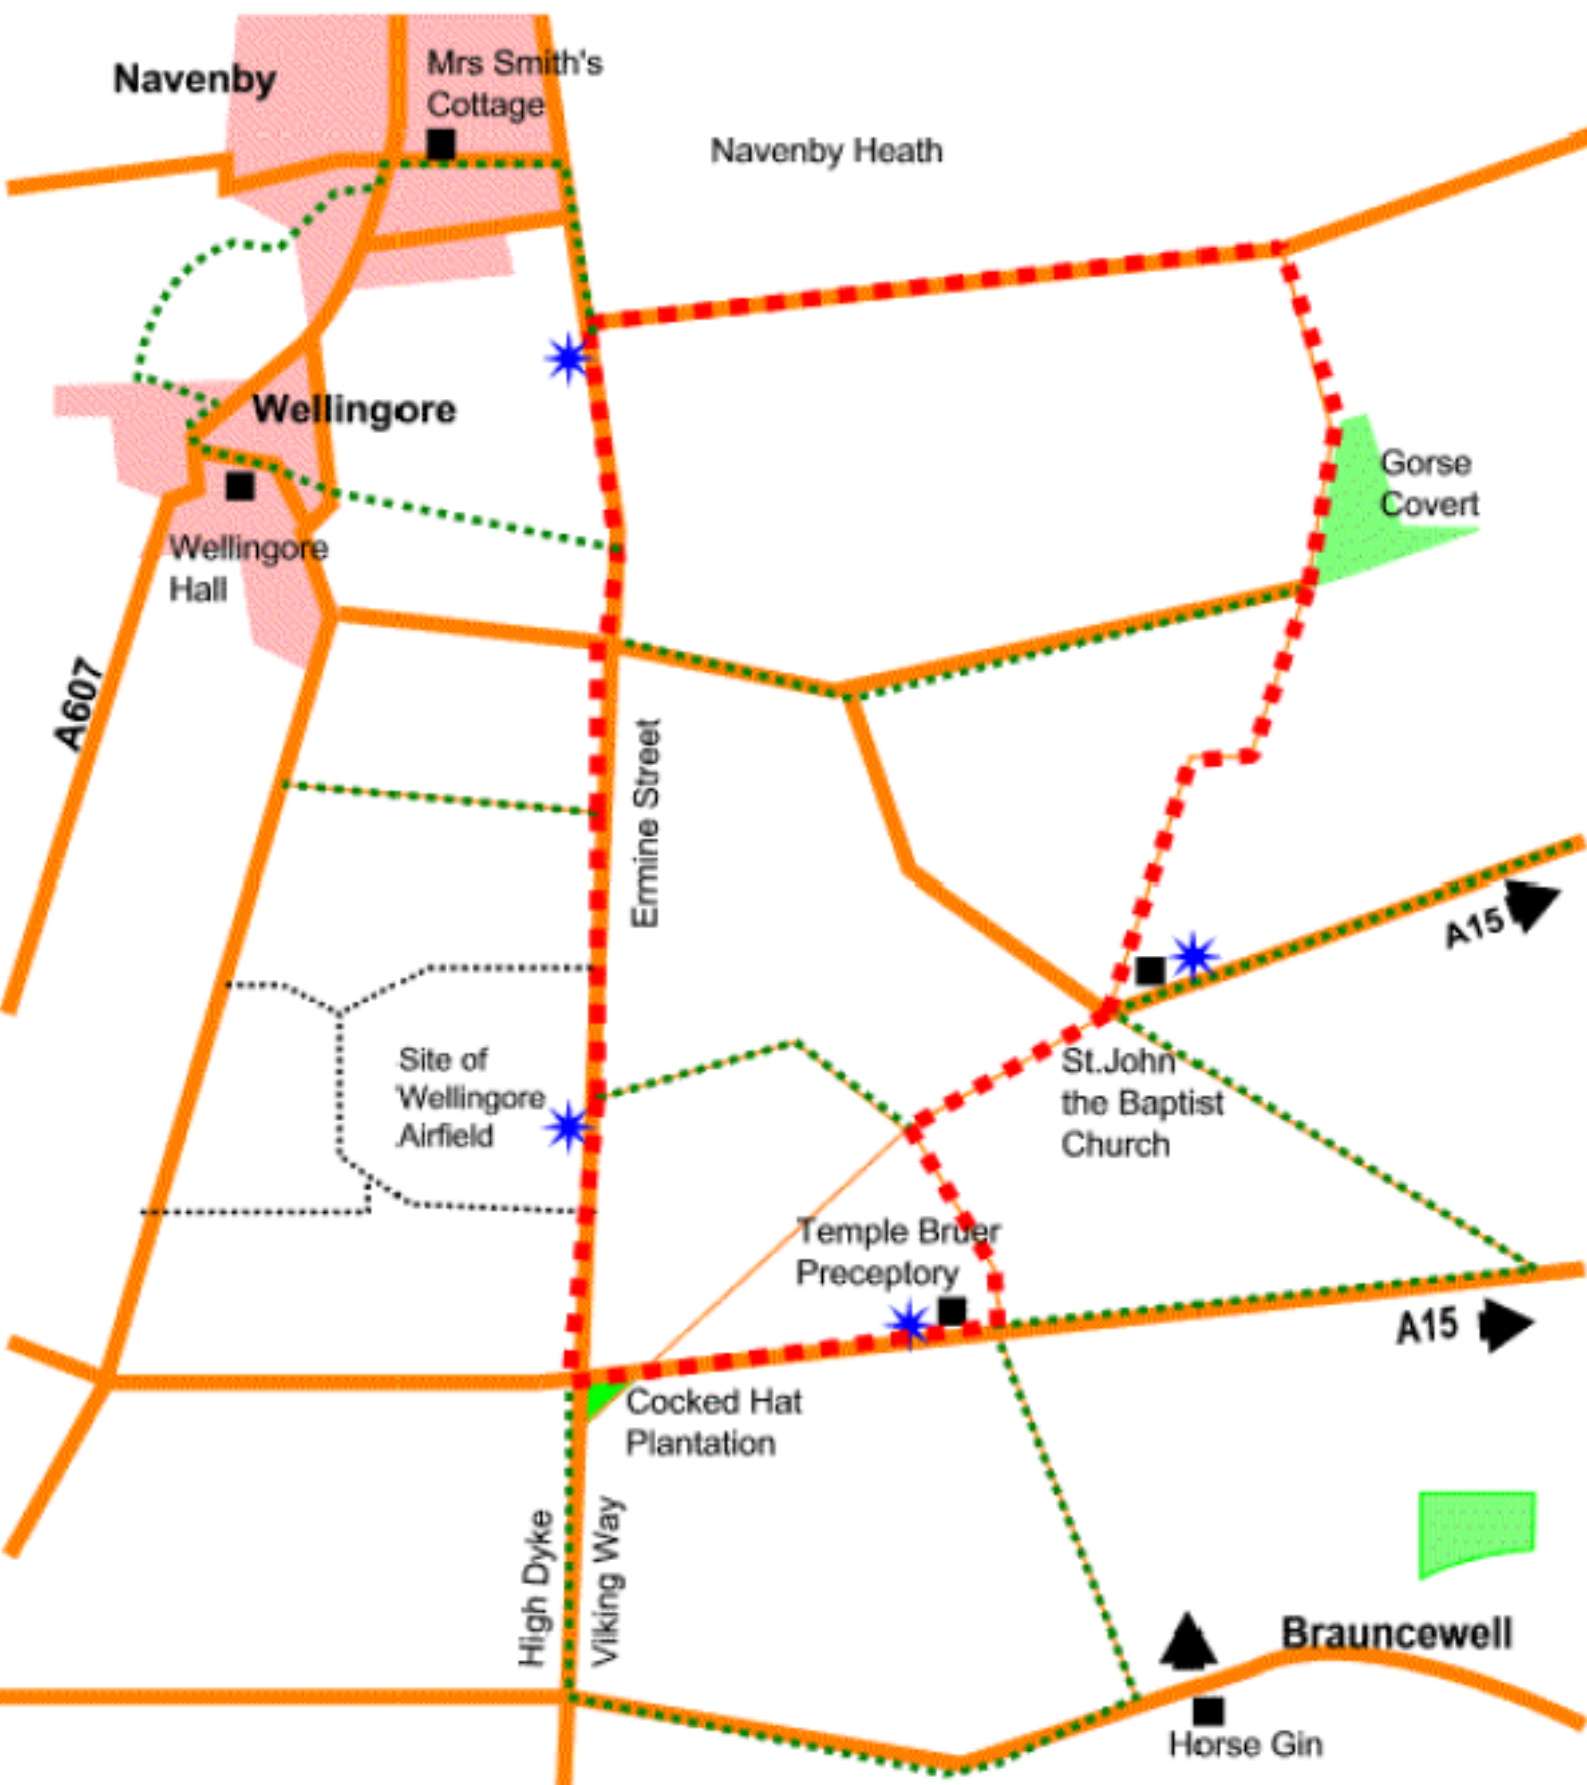

Cycle Trail

(9 miles / 14.5 kms)

	Public Roads		Other Walks
	Waymarked Walk		Photo Sculptures