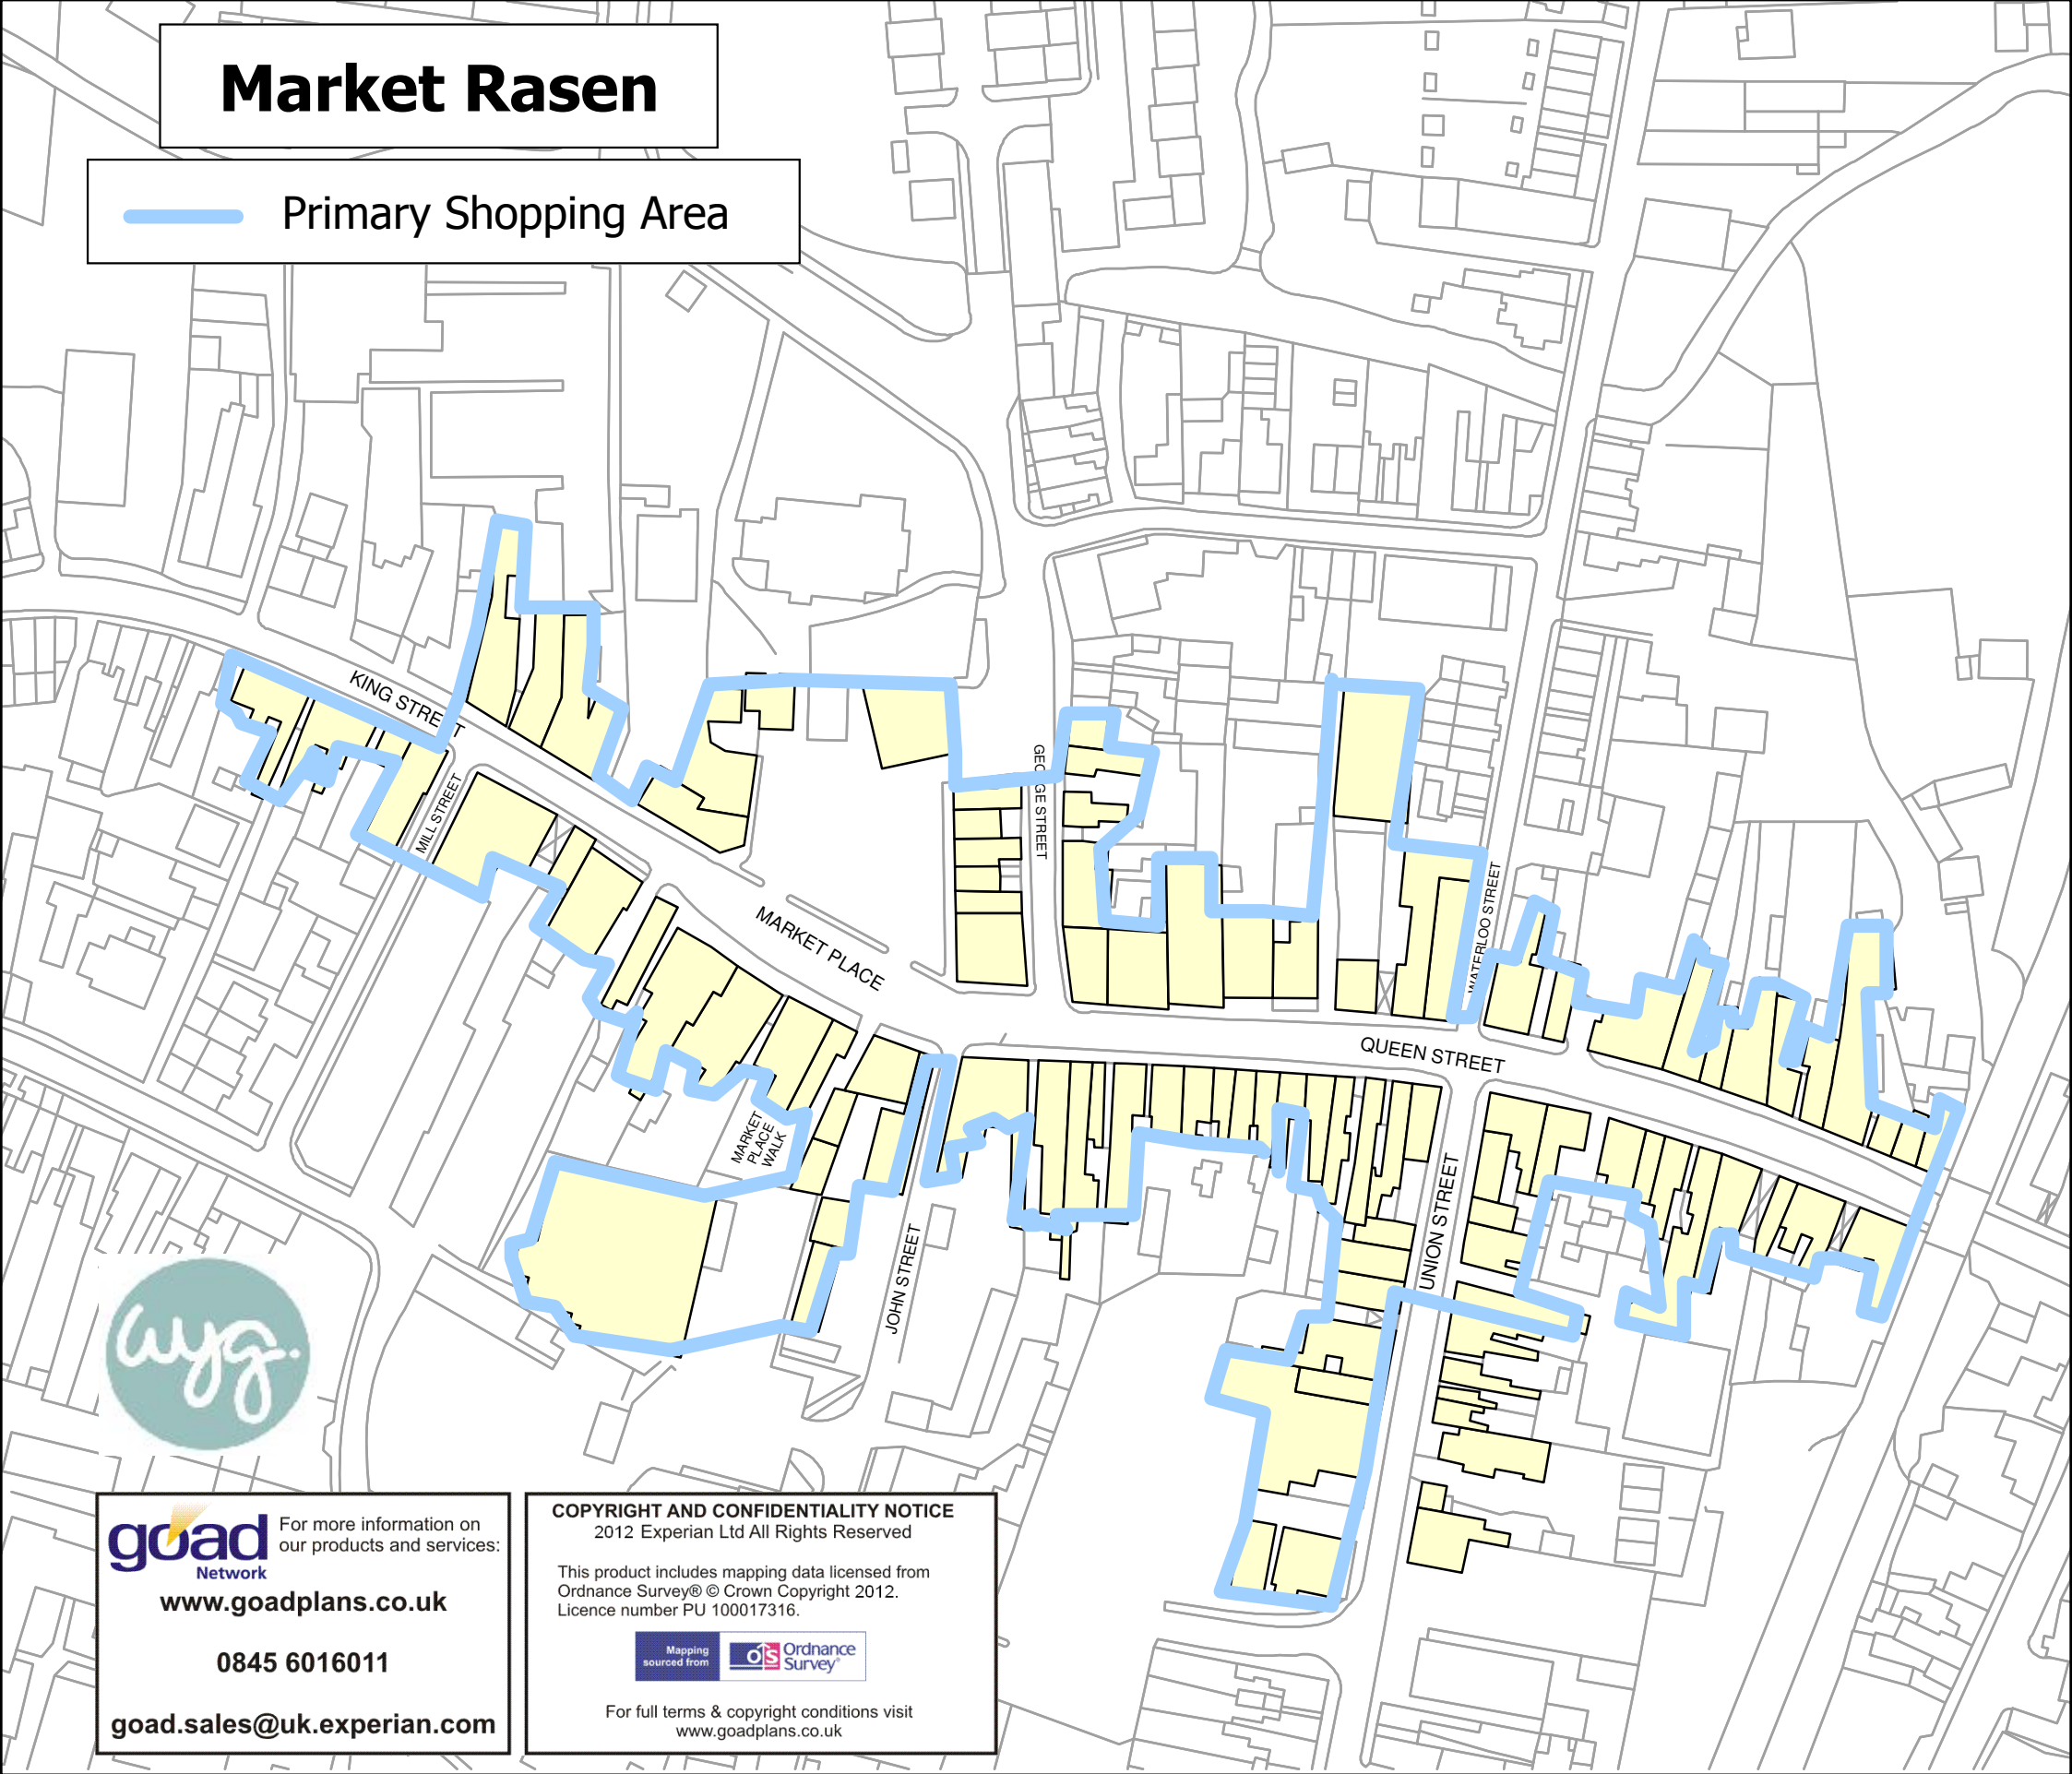

Market Rasen

Primary Shopping Area

goad Network
For more information on our products and services:
www.goadplans.co.uk
0845 6016011
goad.sales@uk.experian.com

COPYRIGHT AND CONFIDENTIALITY NOTICE
2012 Experian Ltd All Rights Reserved
This product includes mapping data licensed from Ordnance Survey® © Crown Copyright 2012. Licence number PU 100017316.
Mapping sourced from Ordnance Survey
For full terms & copyright conditions visit www.goadplans.co.uk