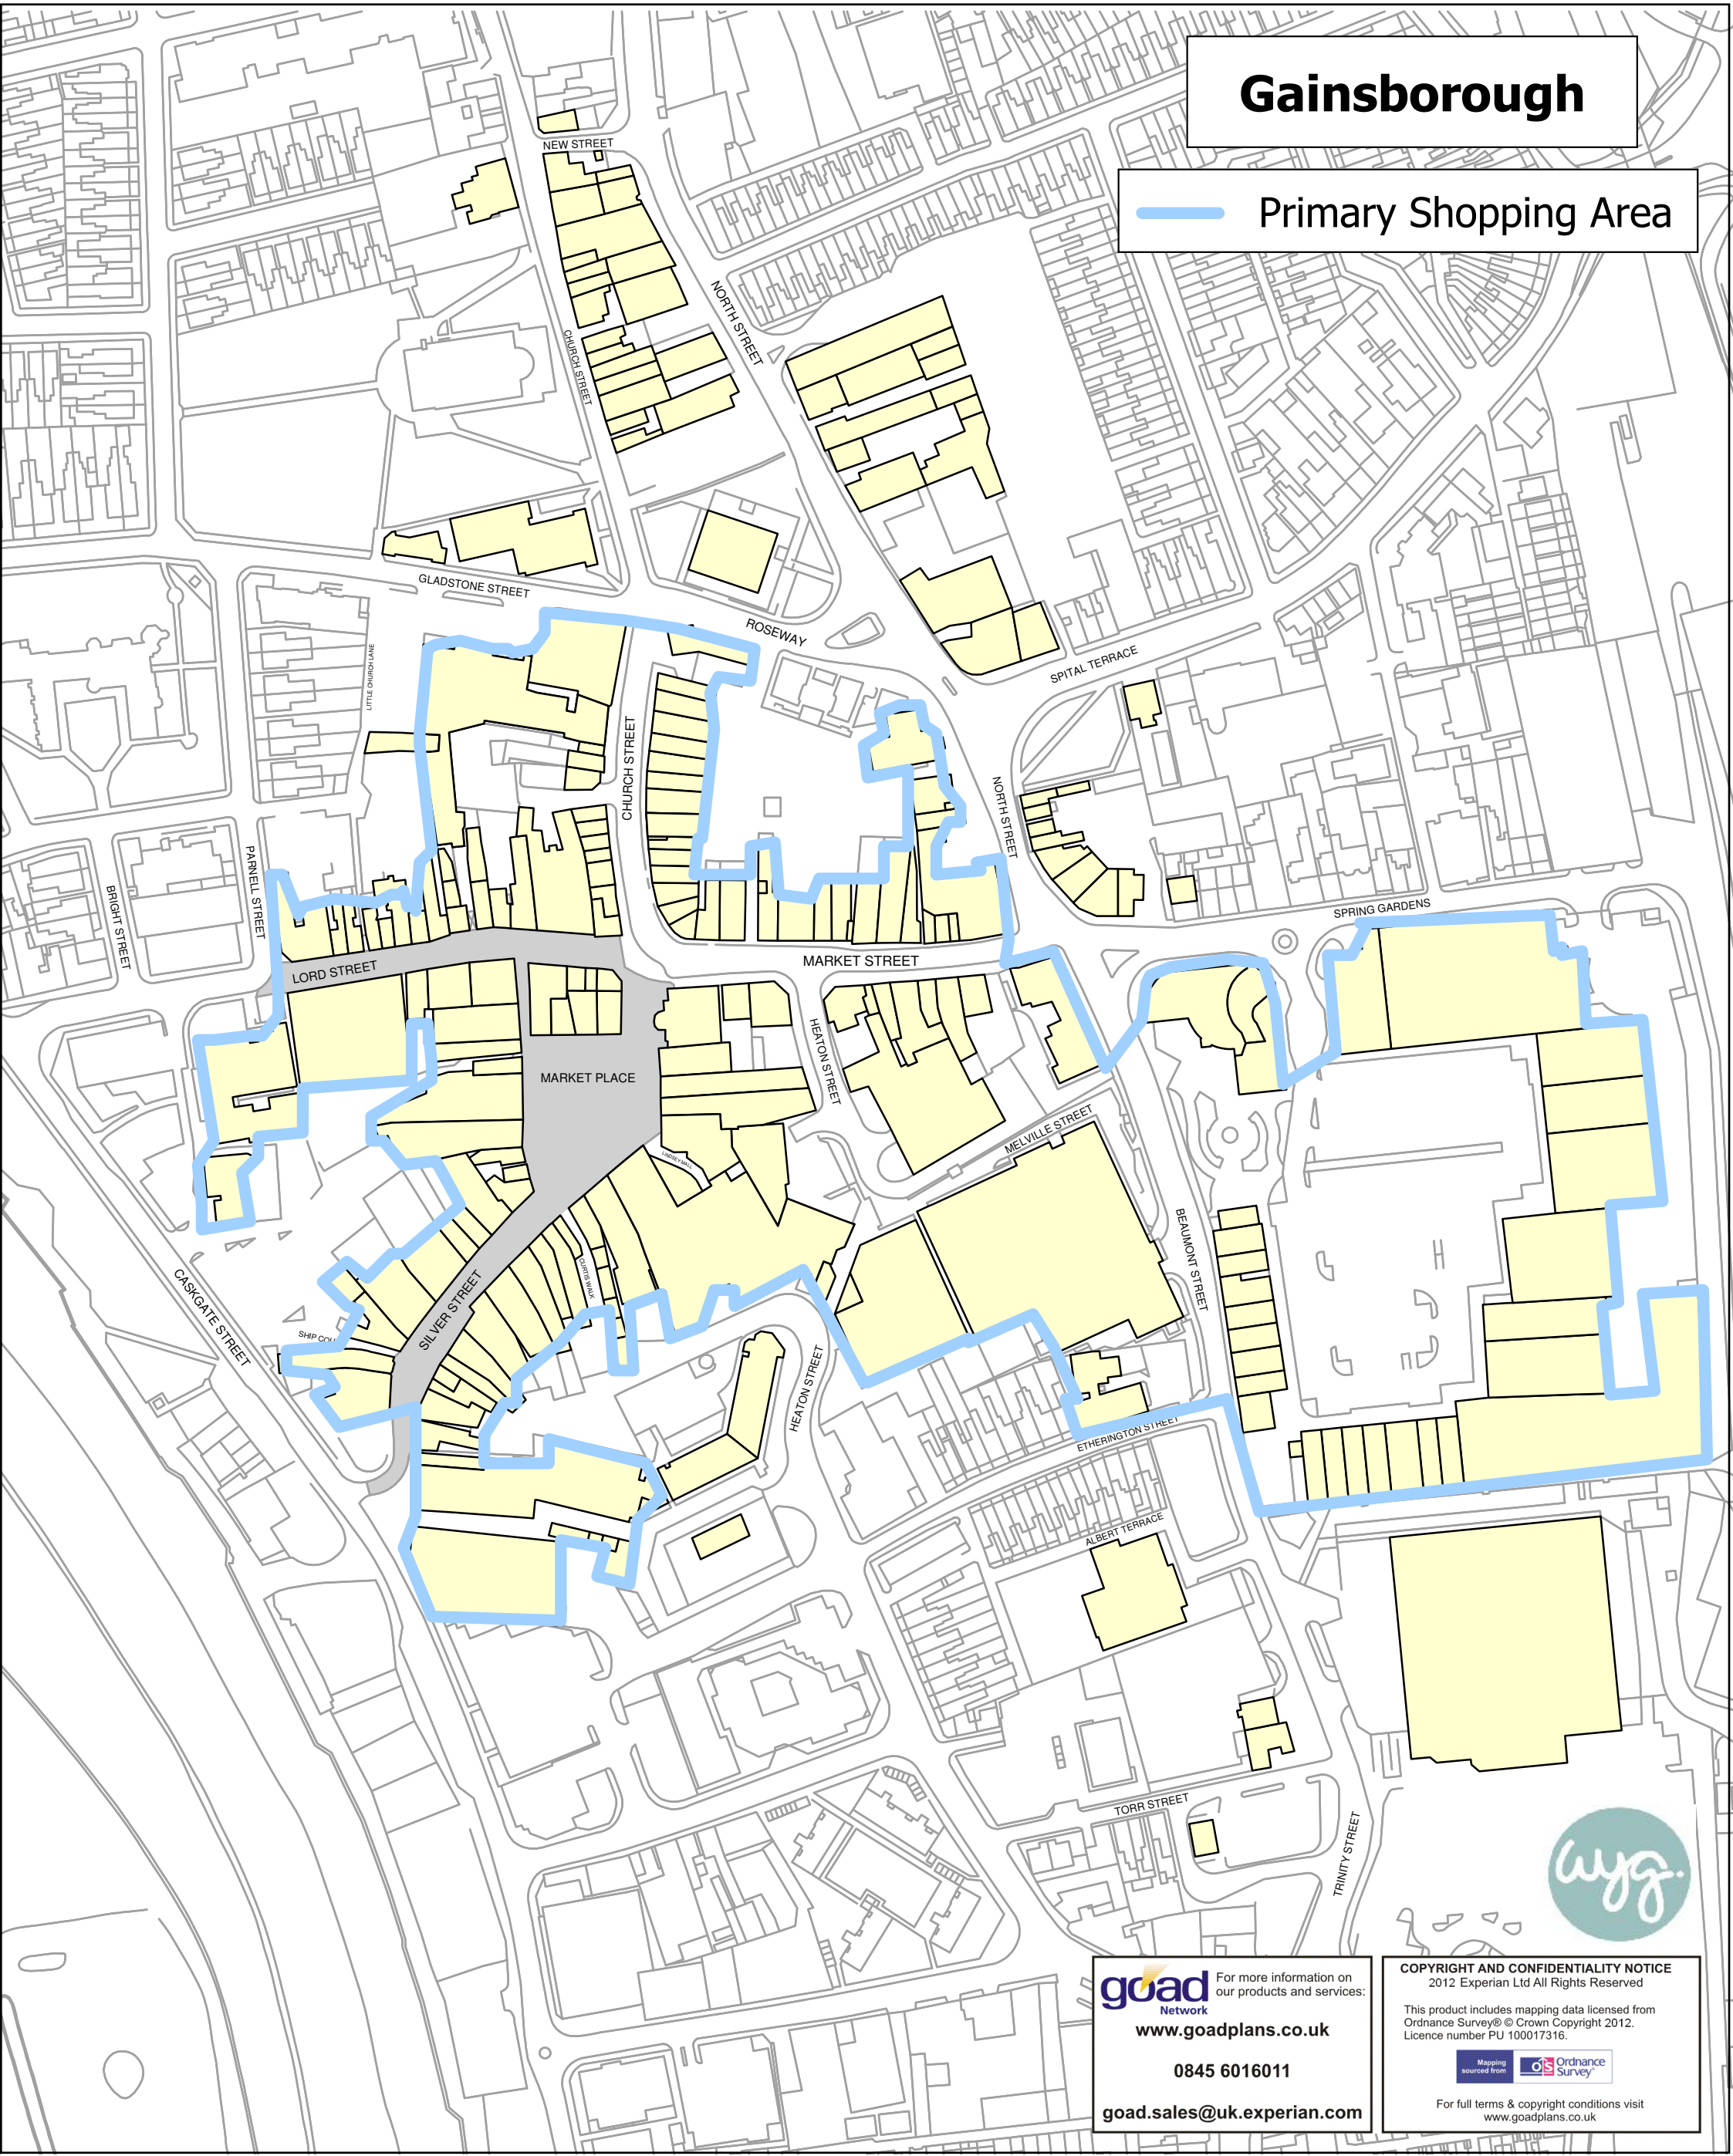

Gainsborough

Primary Shopping Area

goad Network
For more information on our products and services:
www.goadplans.co.uk
0845 6016011
goad.sales@uk.experian.com

COPYRIGHT AND CONFIDENTIALITY NOTICE
2012 Experian Ltd All Rights Reserved
This product includes mapping data licensed from Ordnance Survey © Crown Copyright 2012. Licence number PU 100017316.
Mapping sourced from Ordnance Survey
For full terms & copyright conditions visit www.goadplans.co.uk