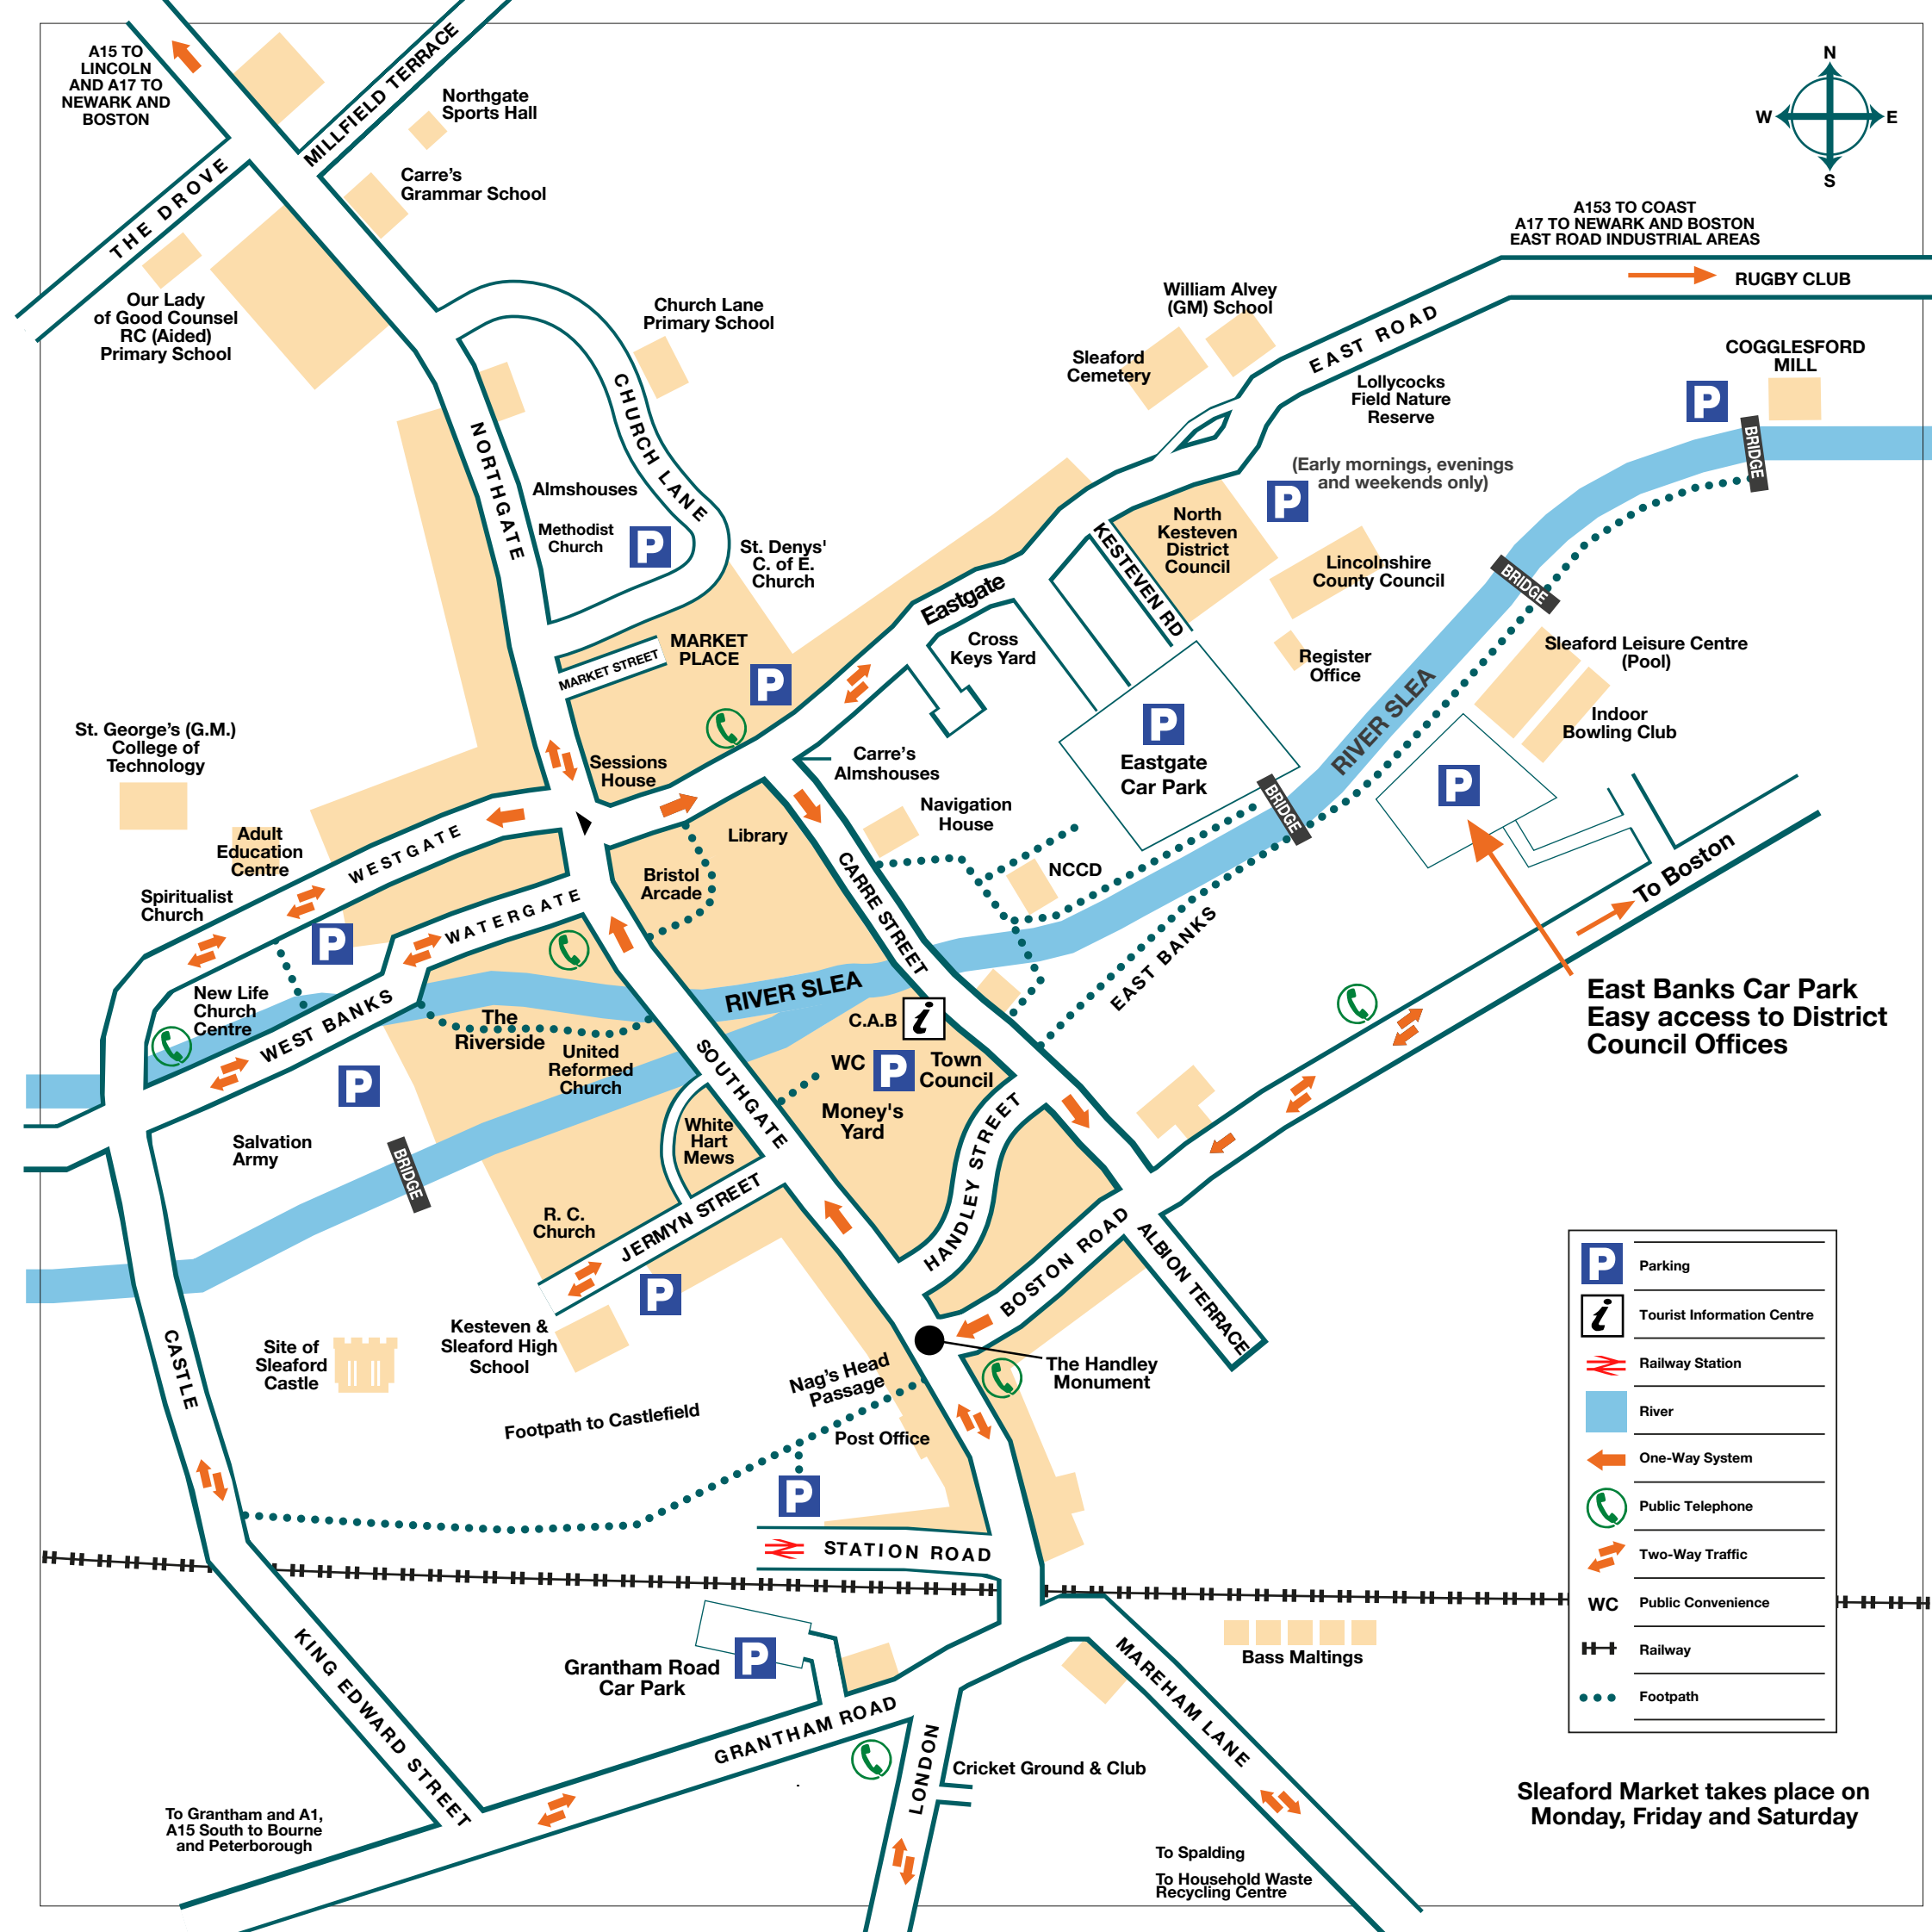

Sleaford Car Parking

North Kesteven
DISTRICT COUNCIL

Sleaford Market takes place on
Monday, Friday and Saturday