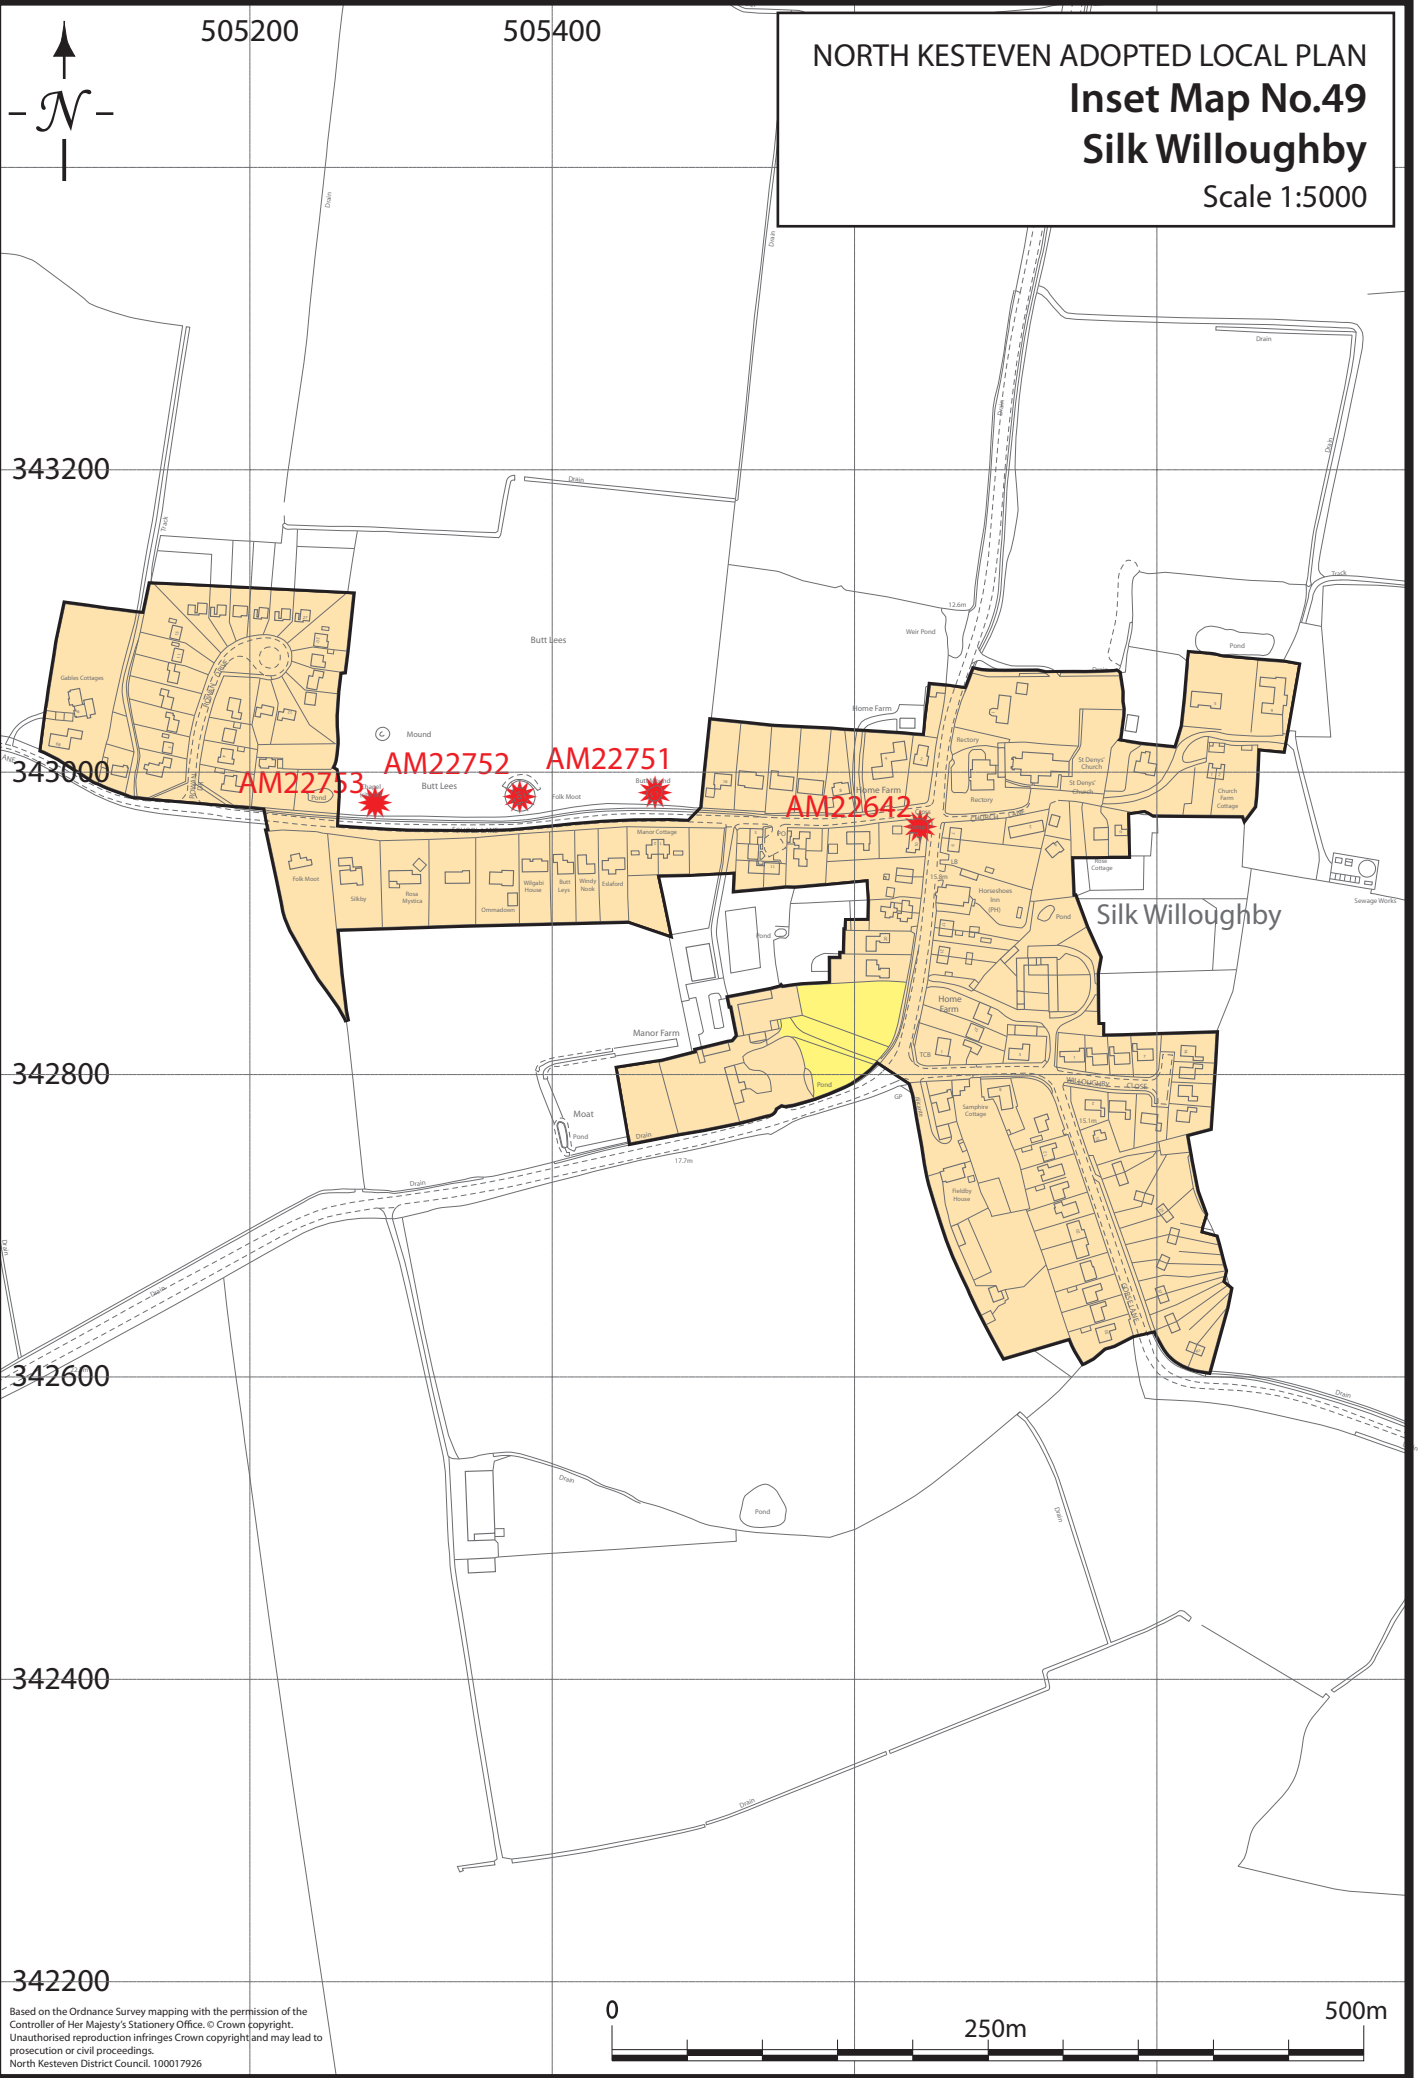

NORTH KESTIVEN ADOPTED LOCAL PLAN
Inset Map No.49
Silk Willoughby
Scale 1:5000

342200