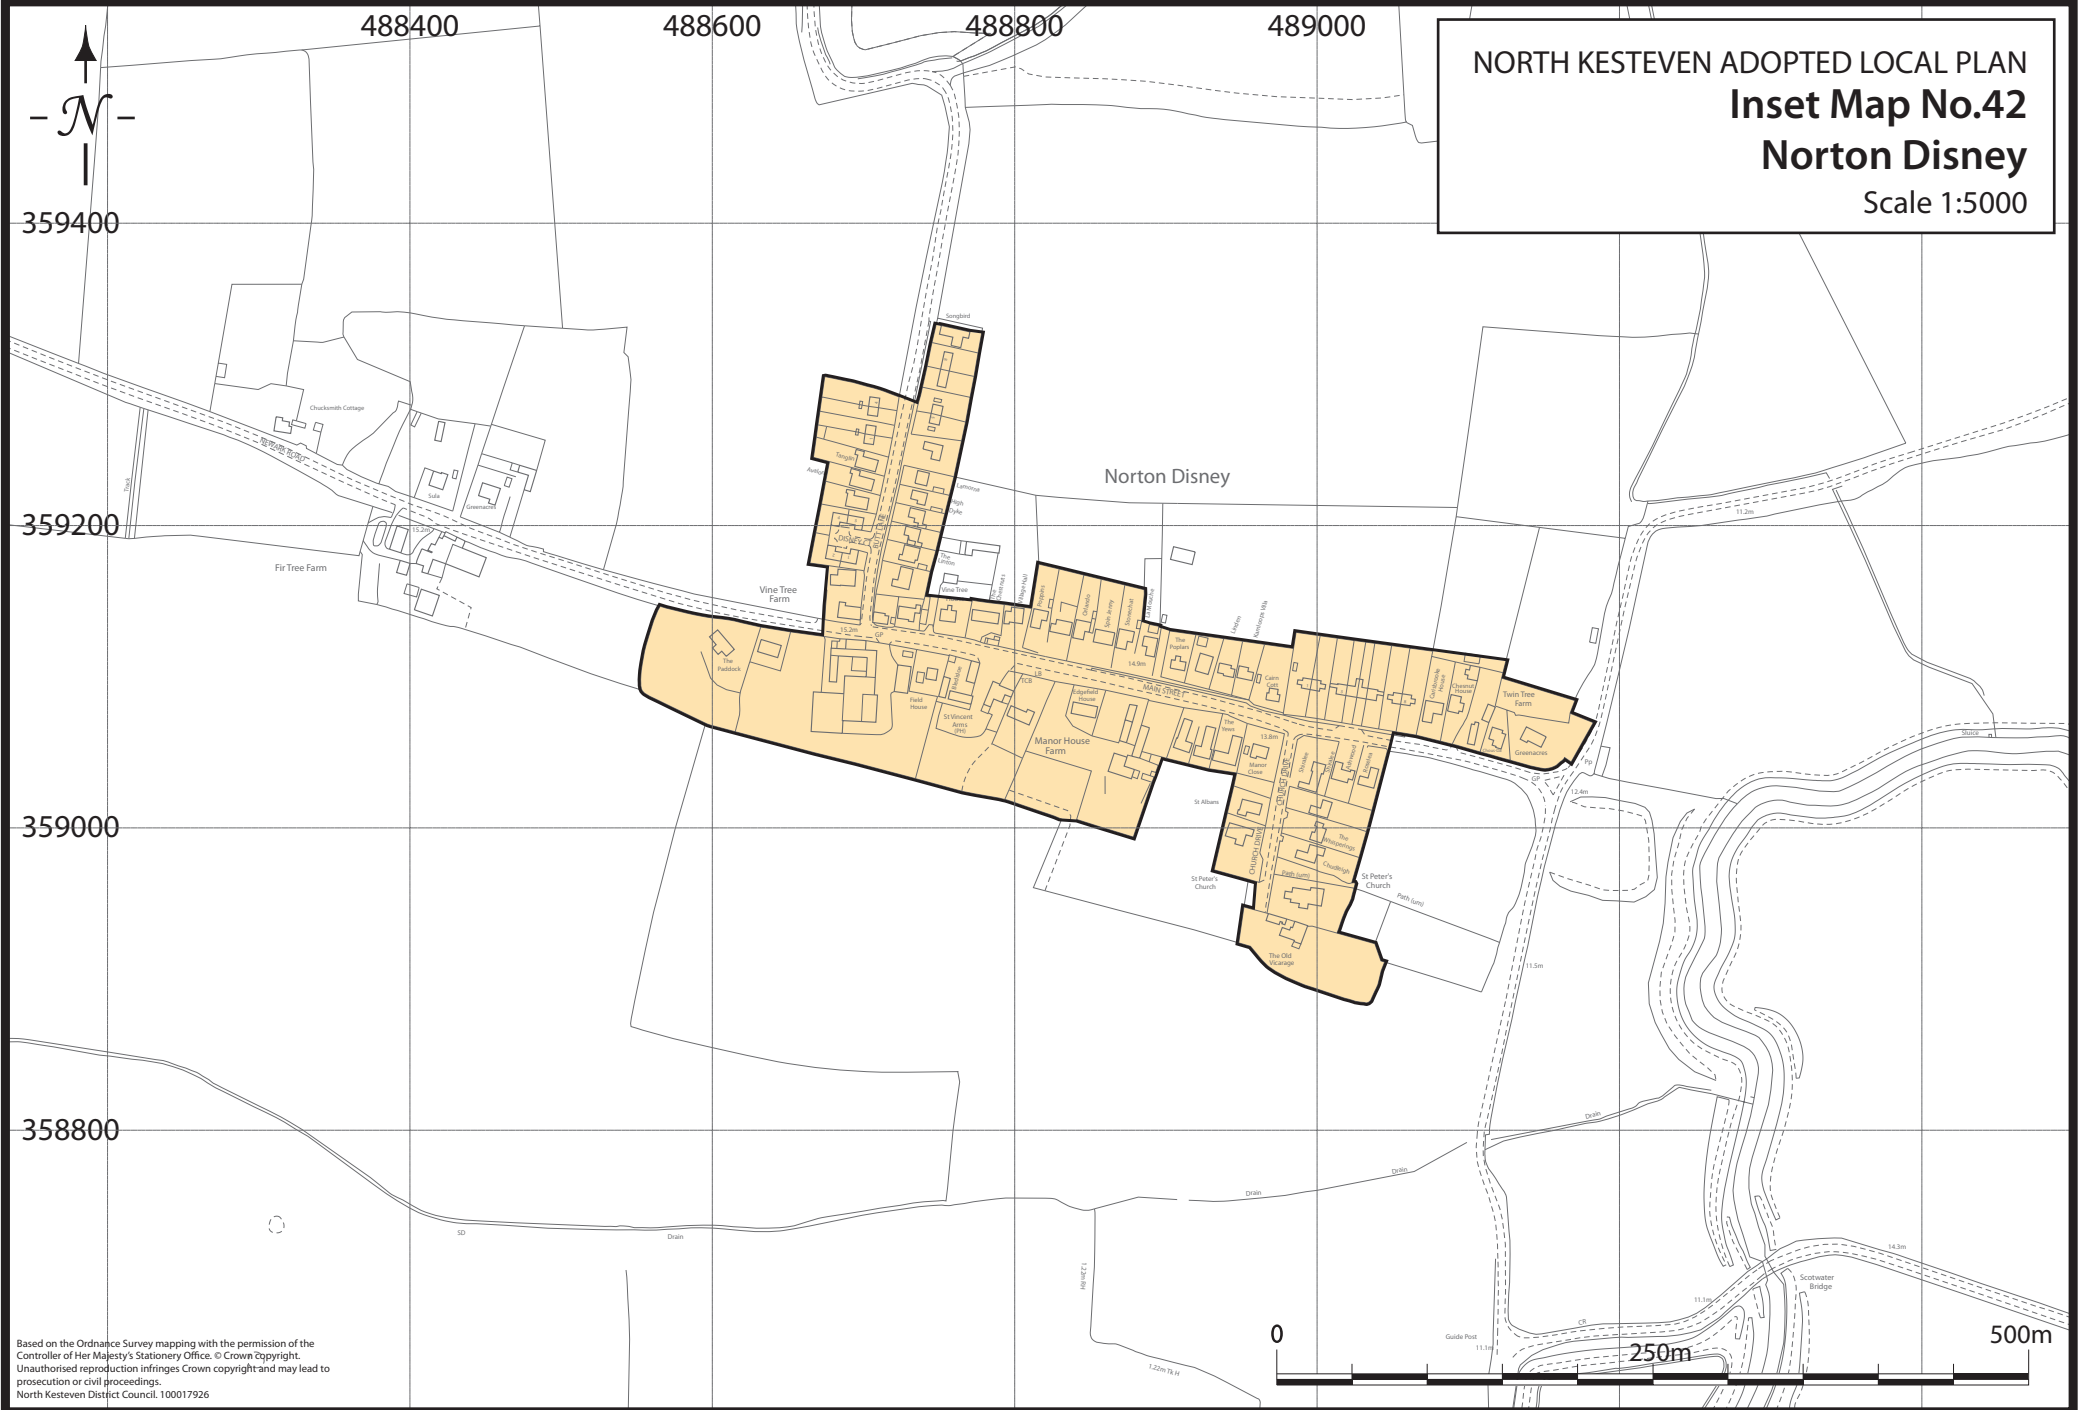

NORTH KESTEVEN ADOPTED LOCAL PLAN
Inset Map No.42
Norton Disney
Scale 1:5000