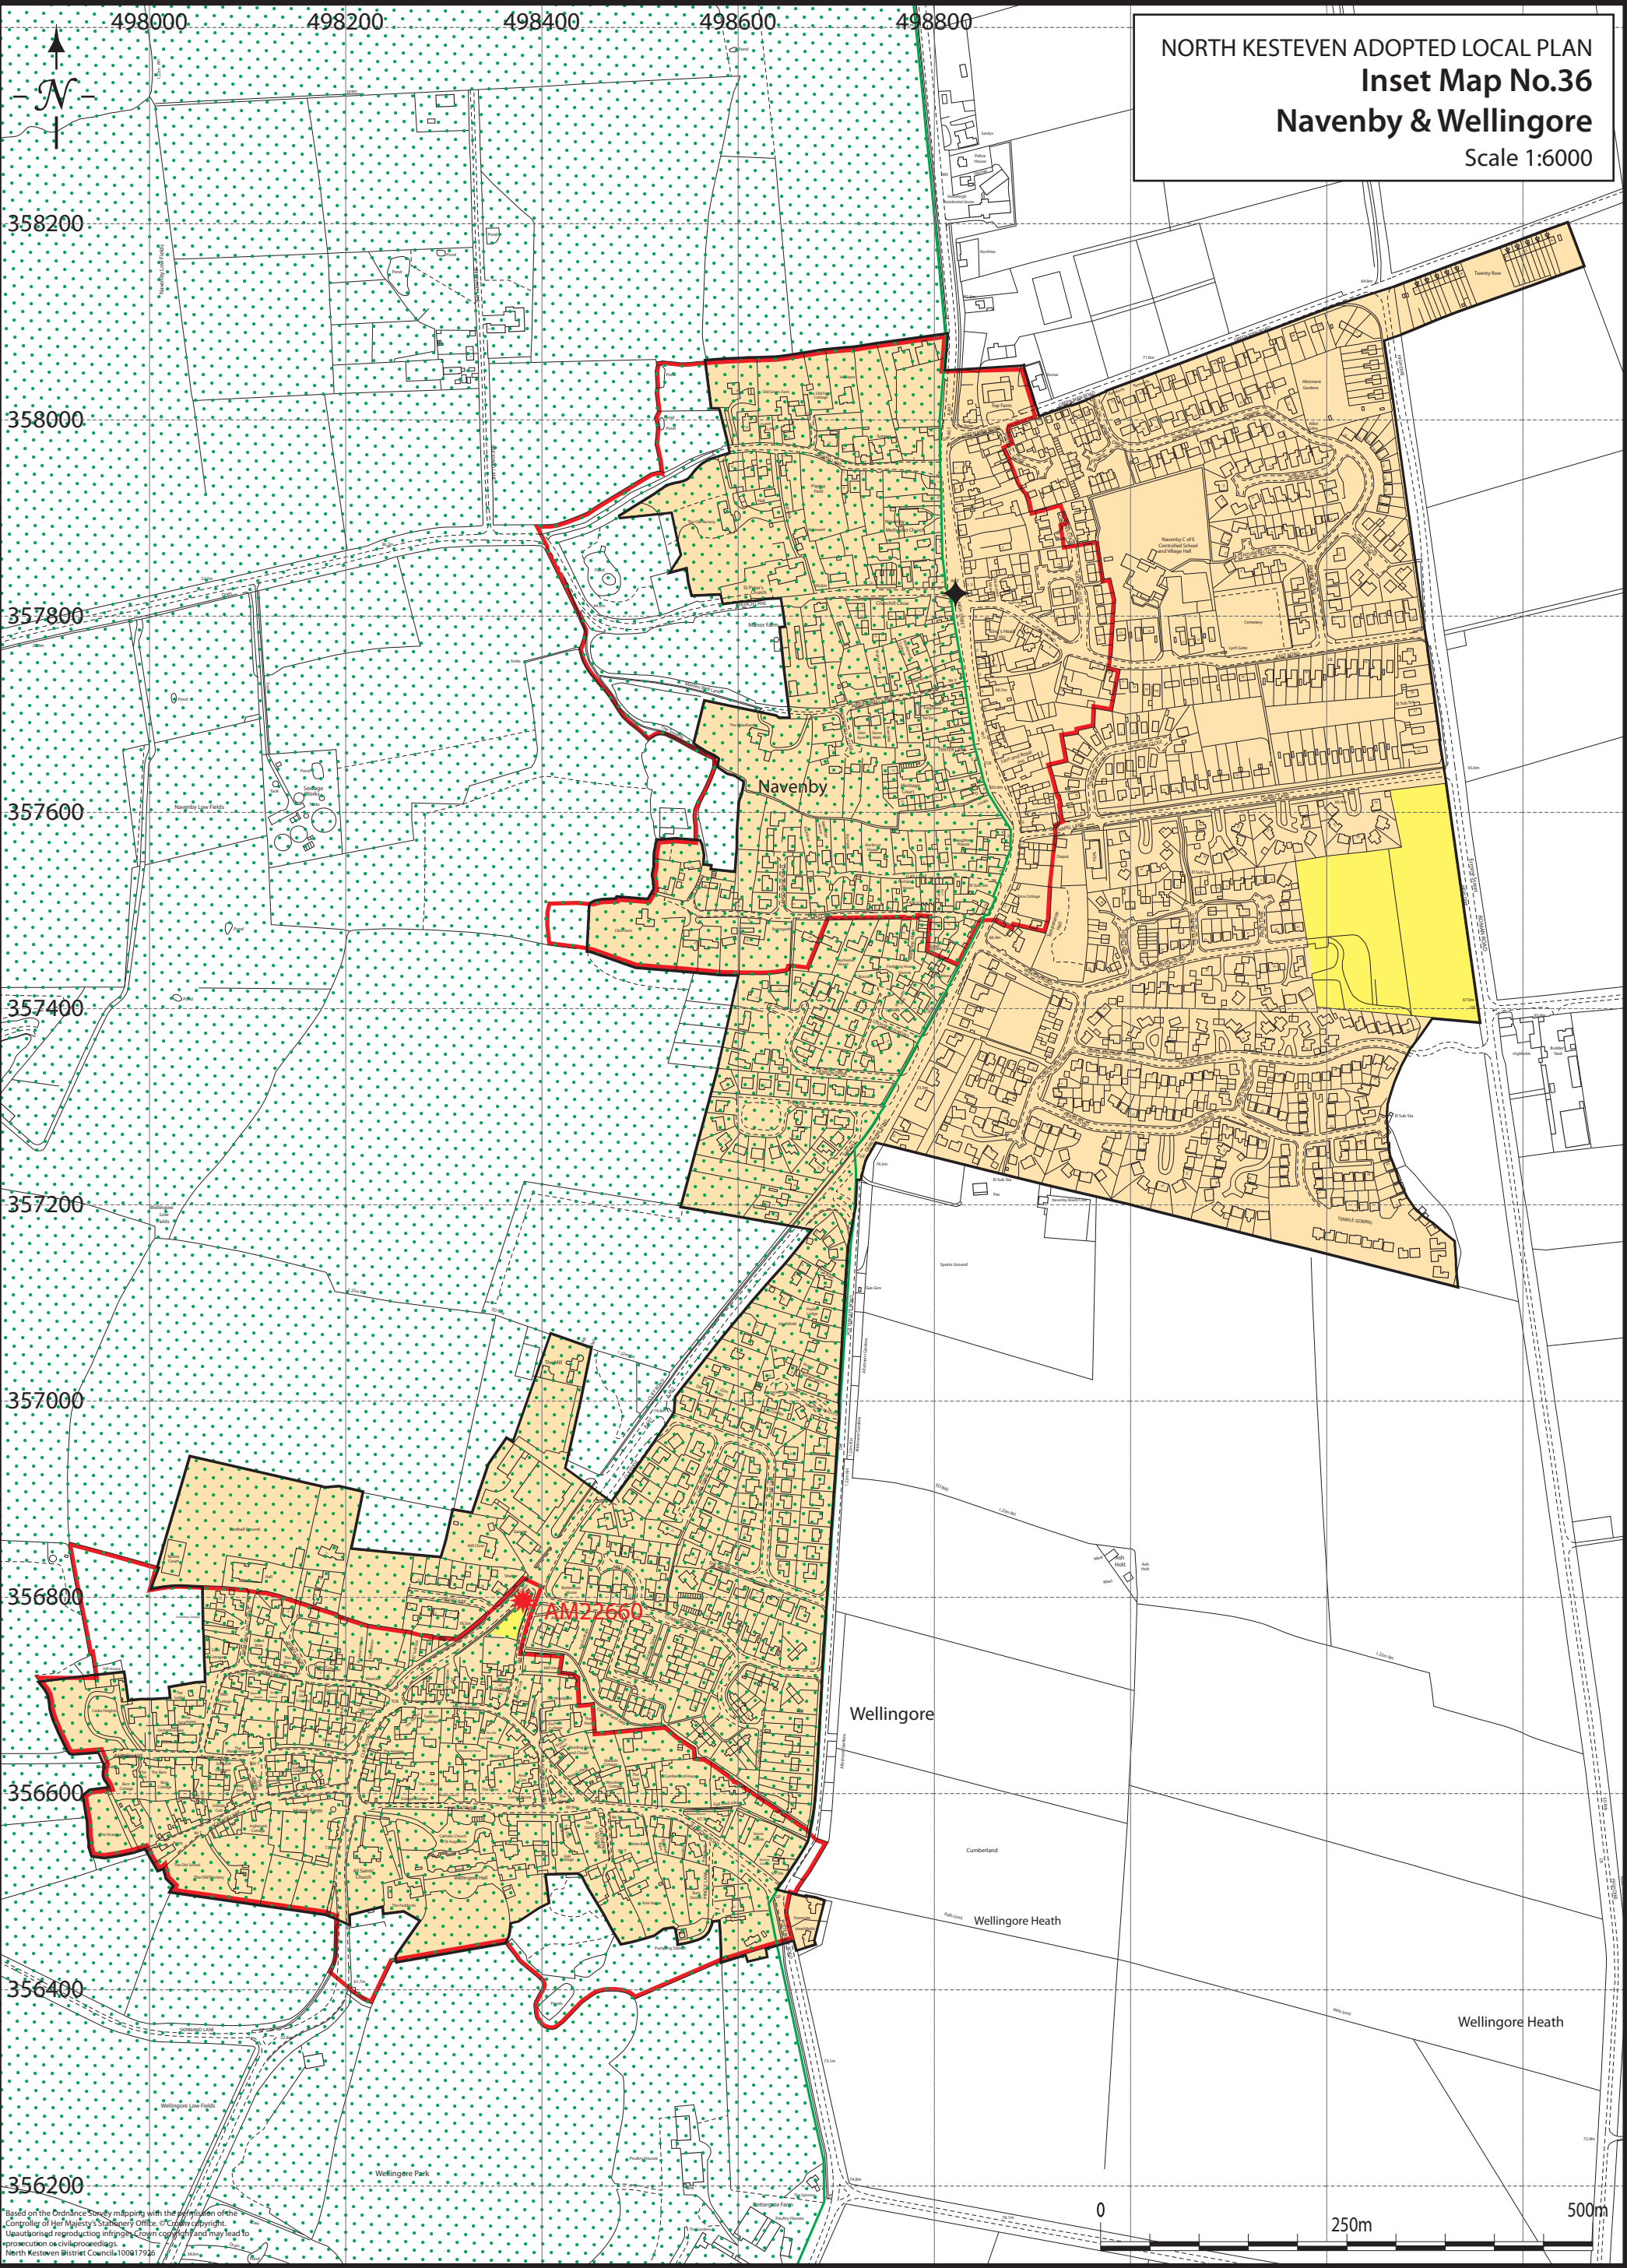

NORTH KESTEVEN ADOPTED LOCAL PLAN
Inset Map No.36
Navenby & Wellingore
Scale 1:6000