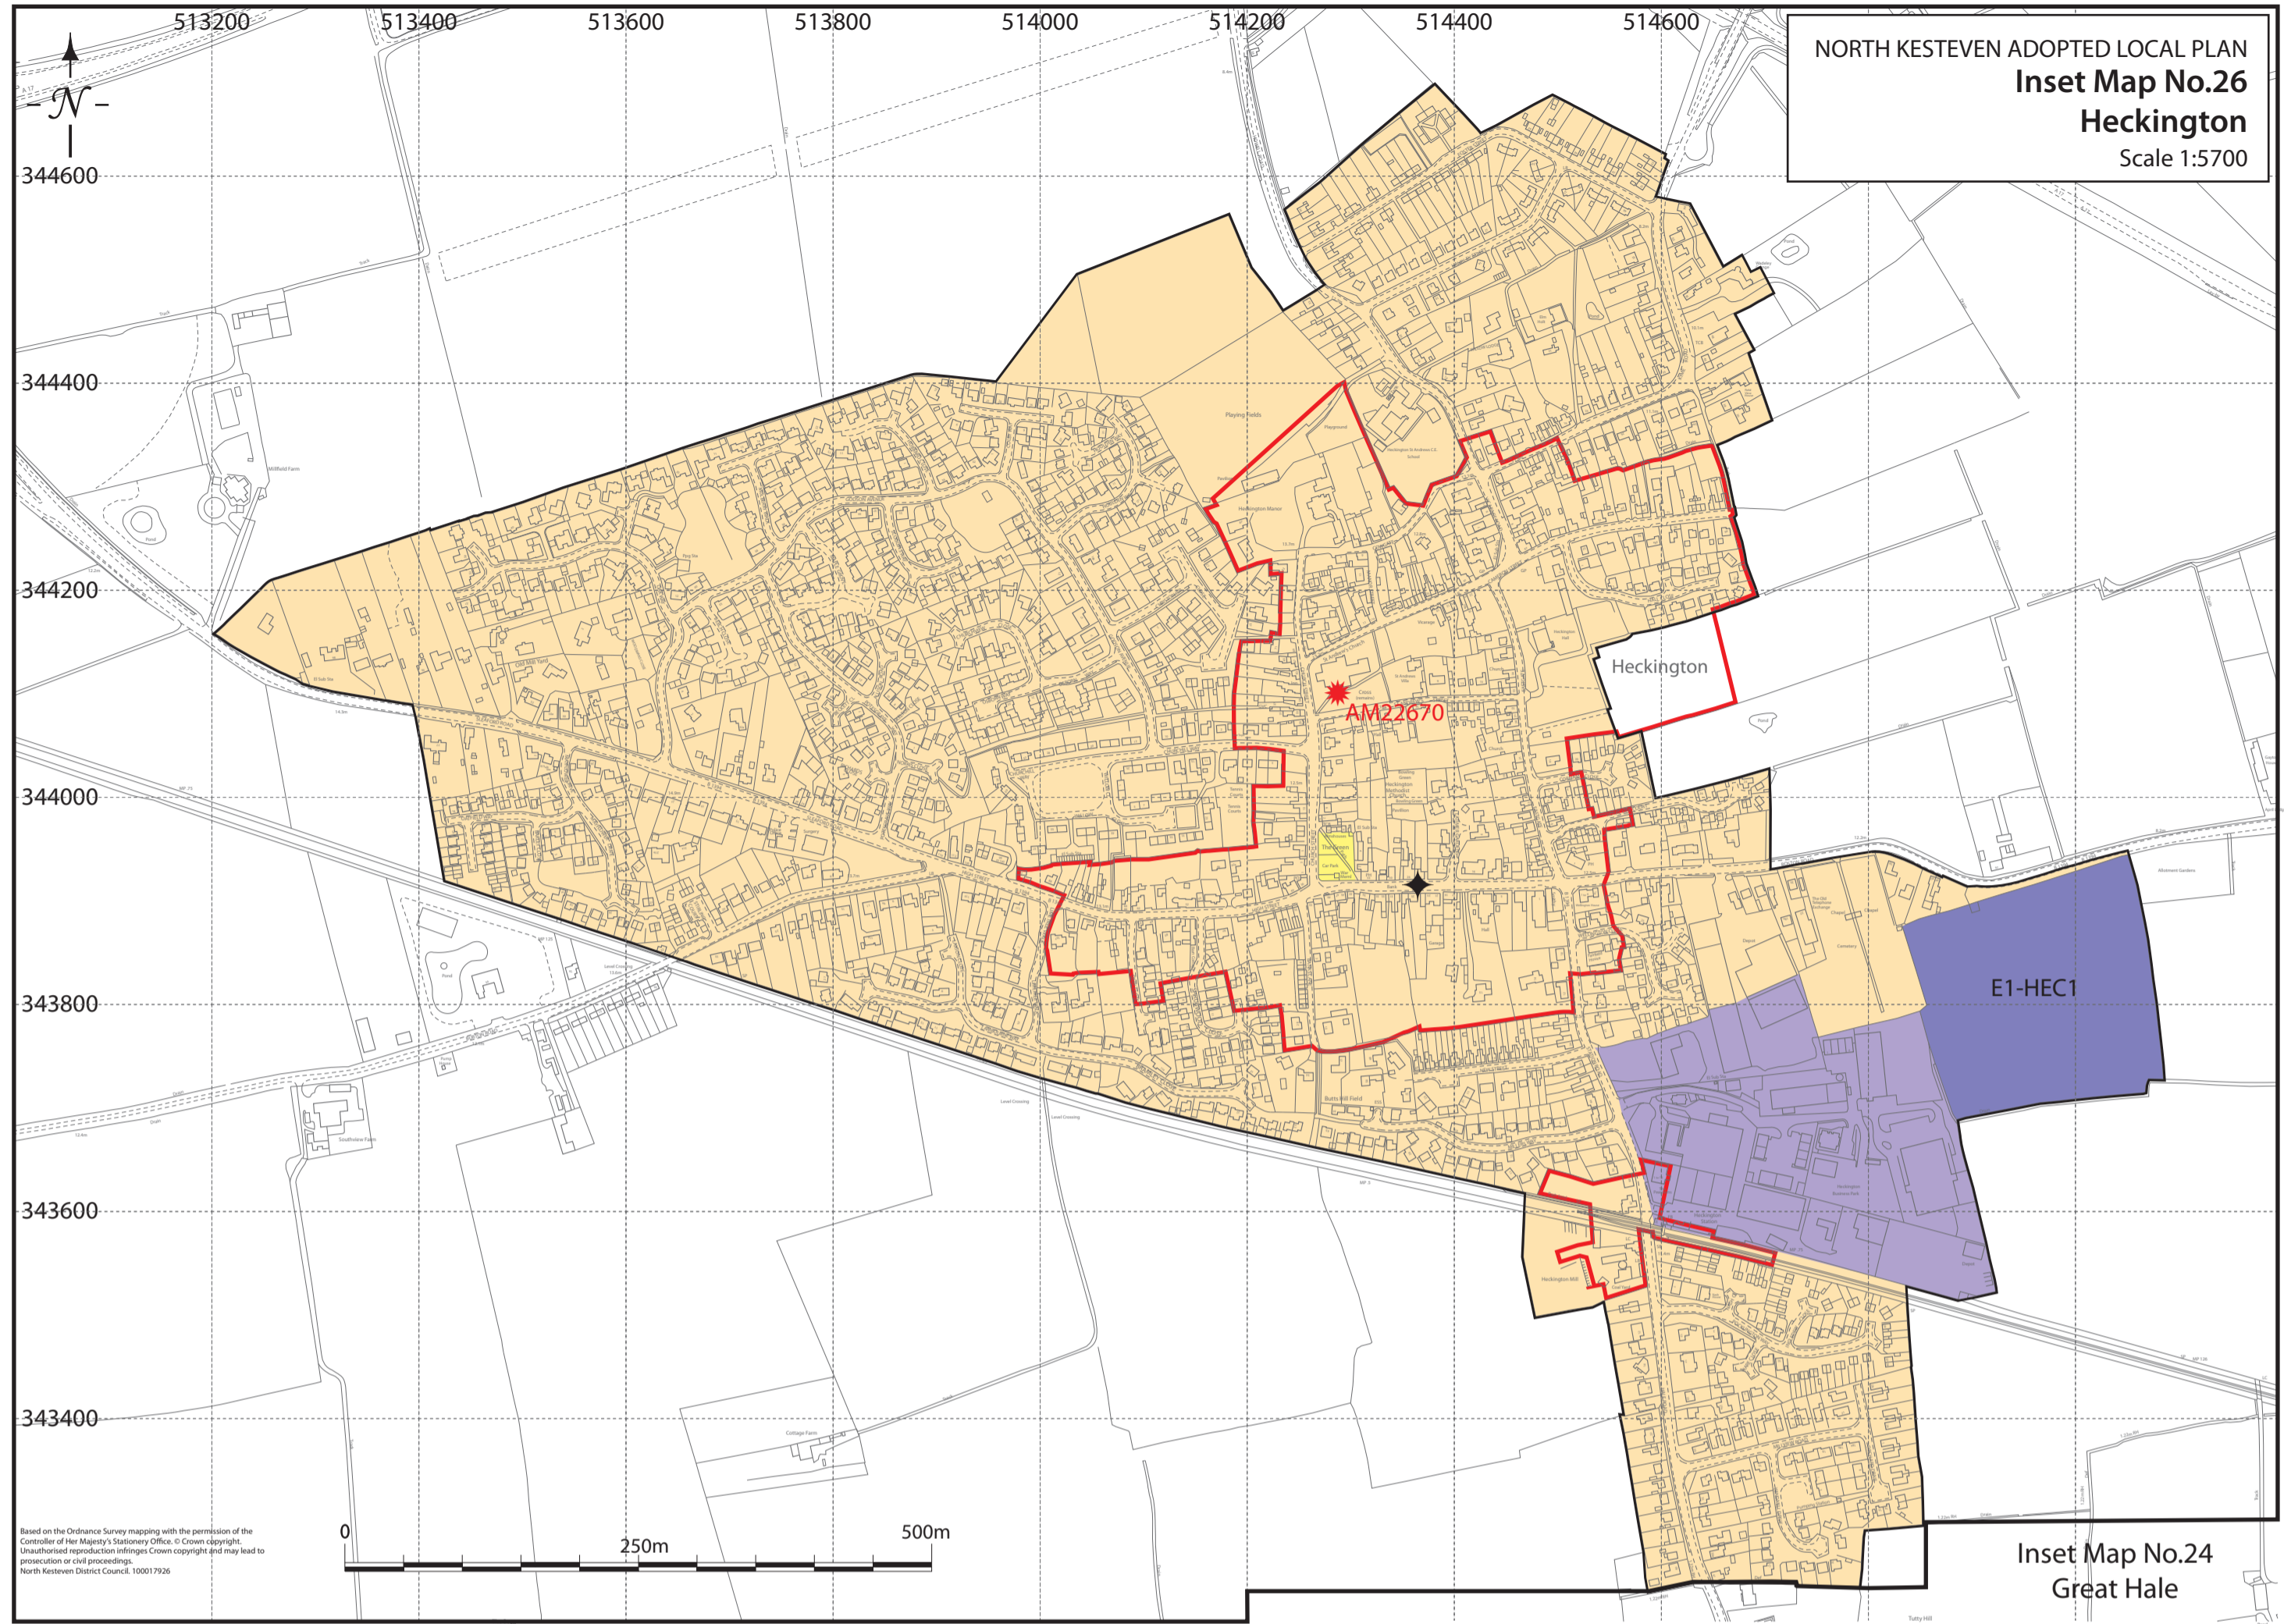

NORTH KESTIVEN ADOPTED LOCAL PLAN
Inset Map No.26
Heckington
Scale 1:5700

Inset Map No.24
Great Hale