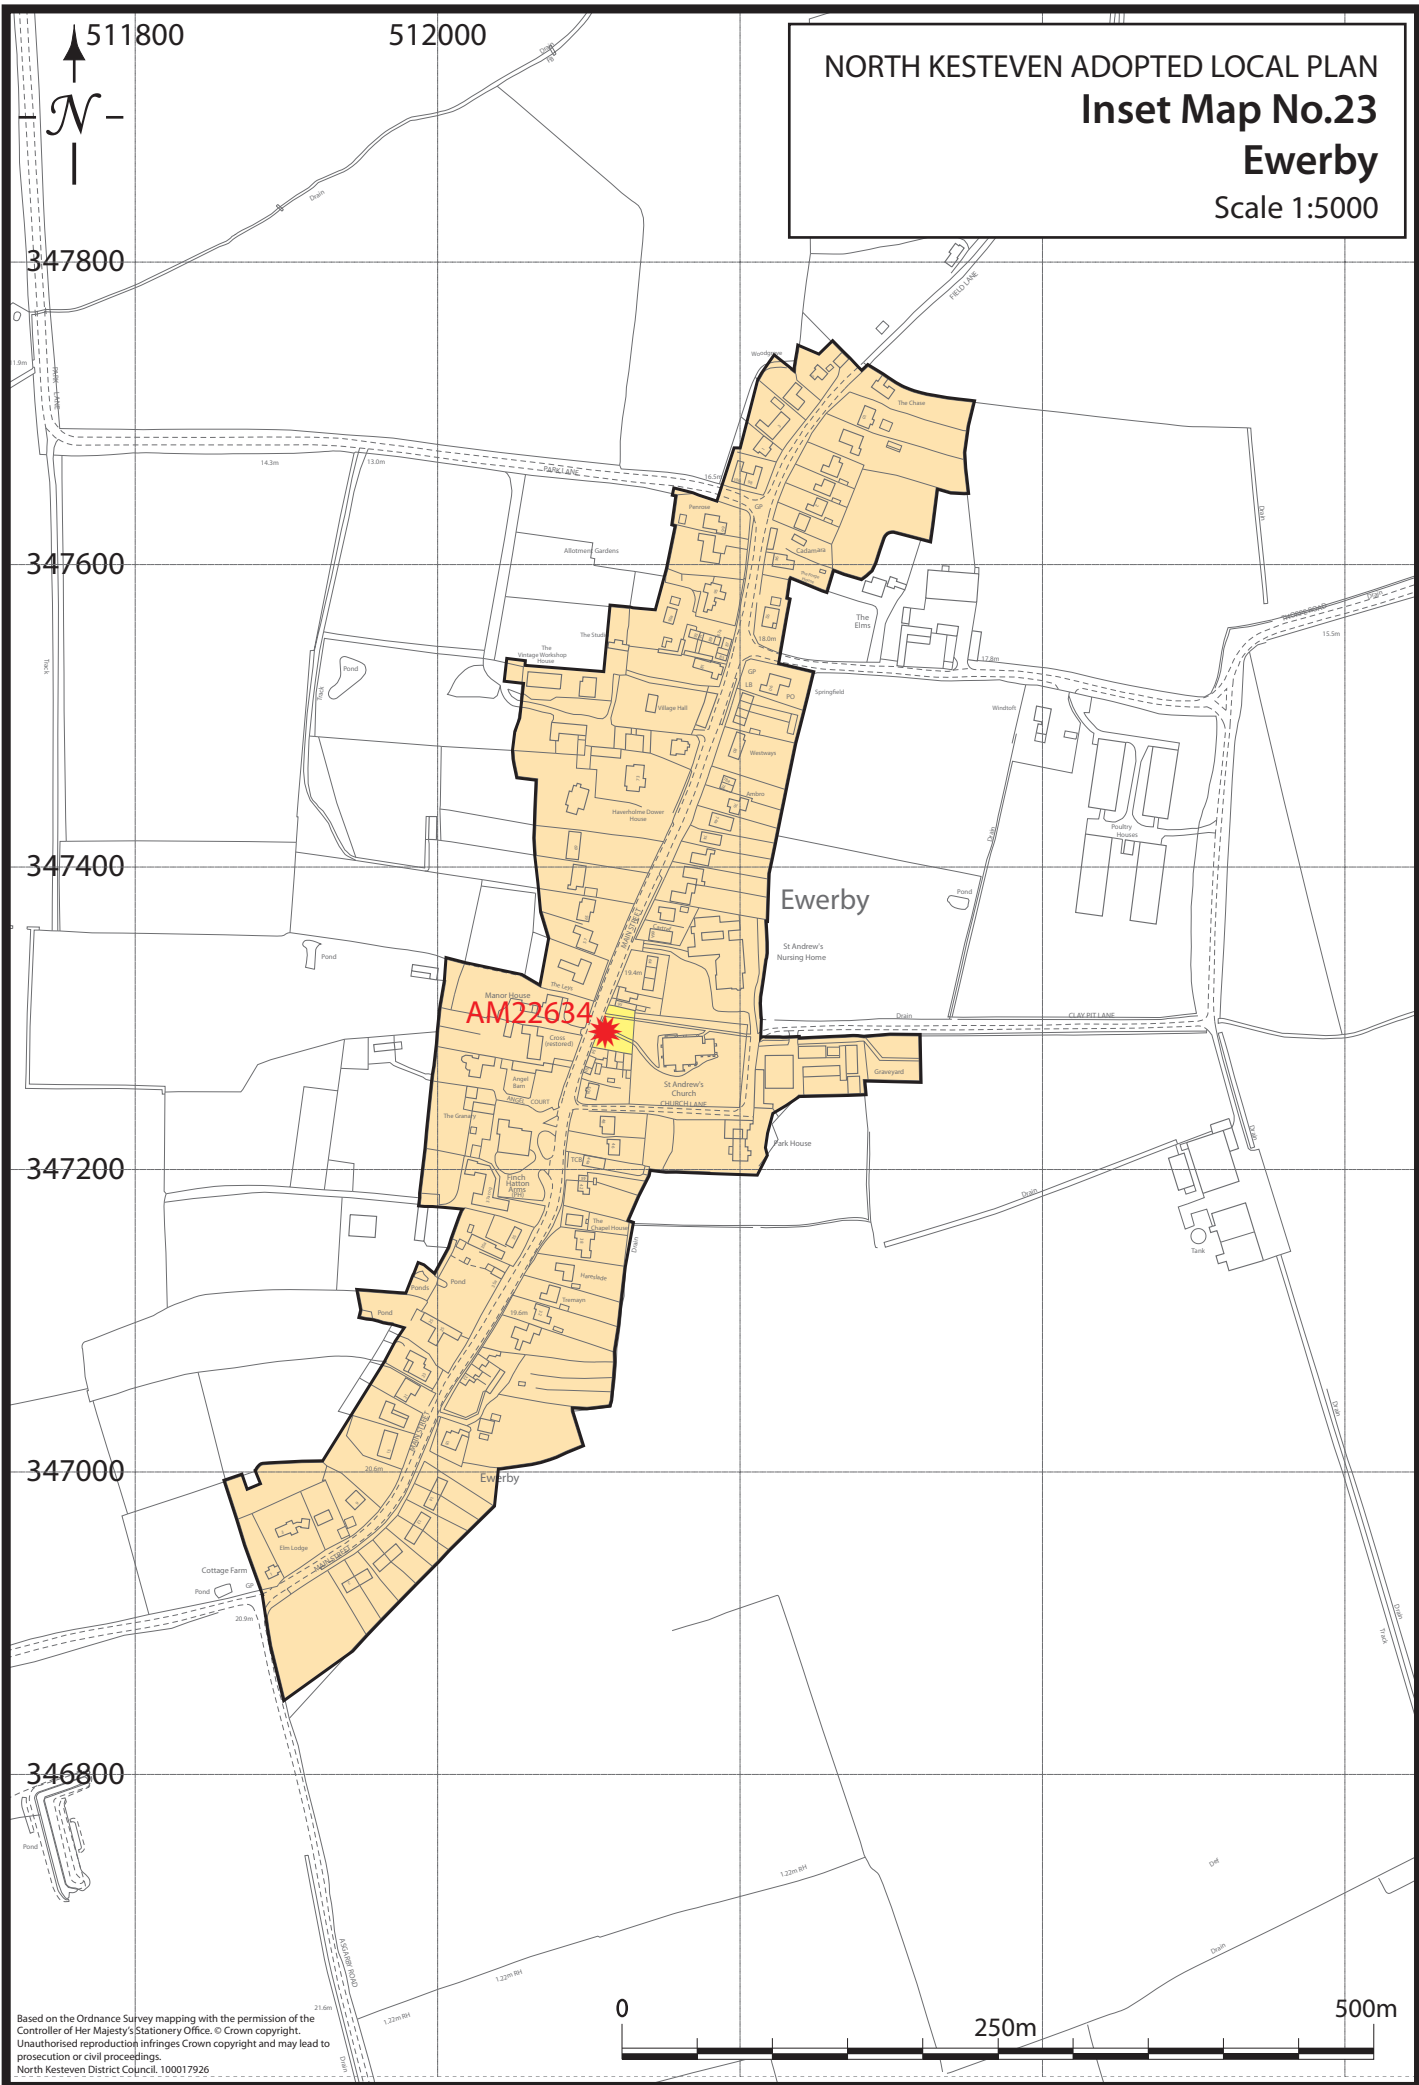

NORTH KESTEVEN ADOPTED LOCAL PLAN
Inset Map No.23
Ewerby
Scale 1:5000