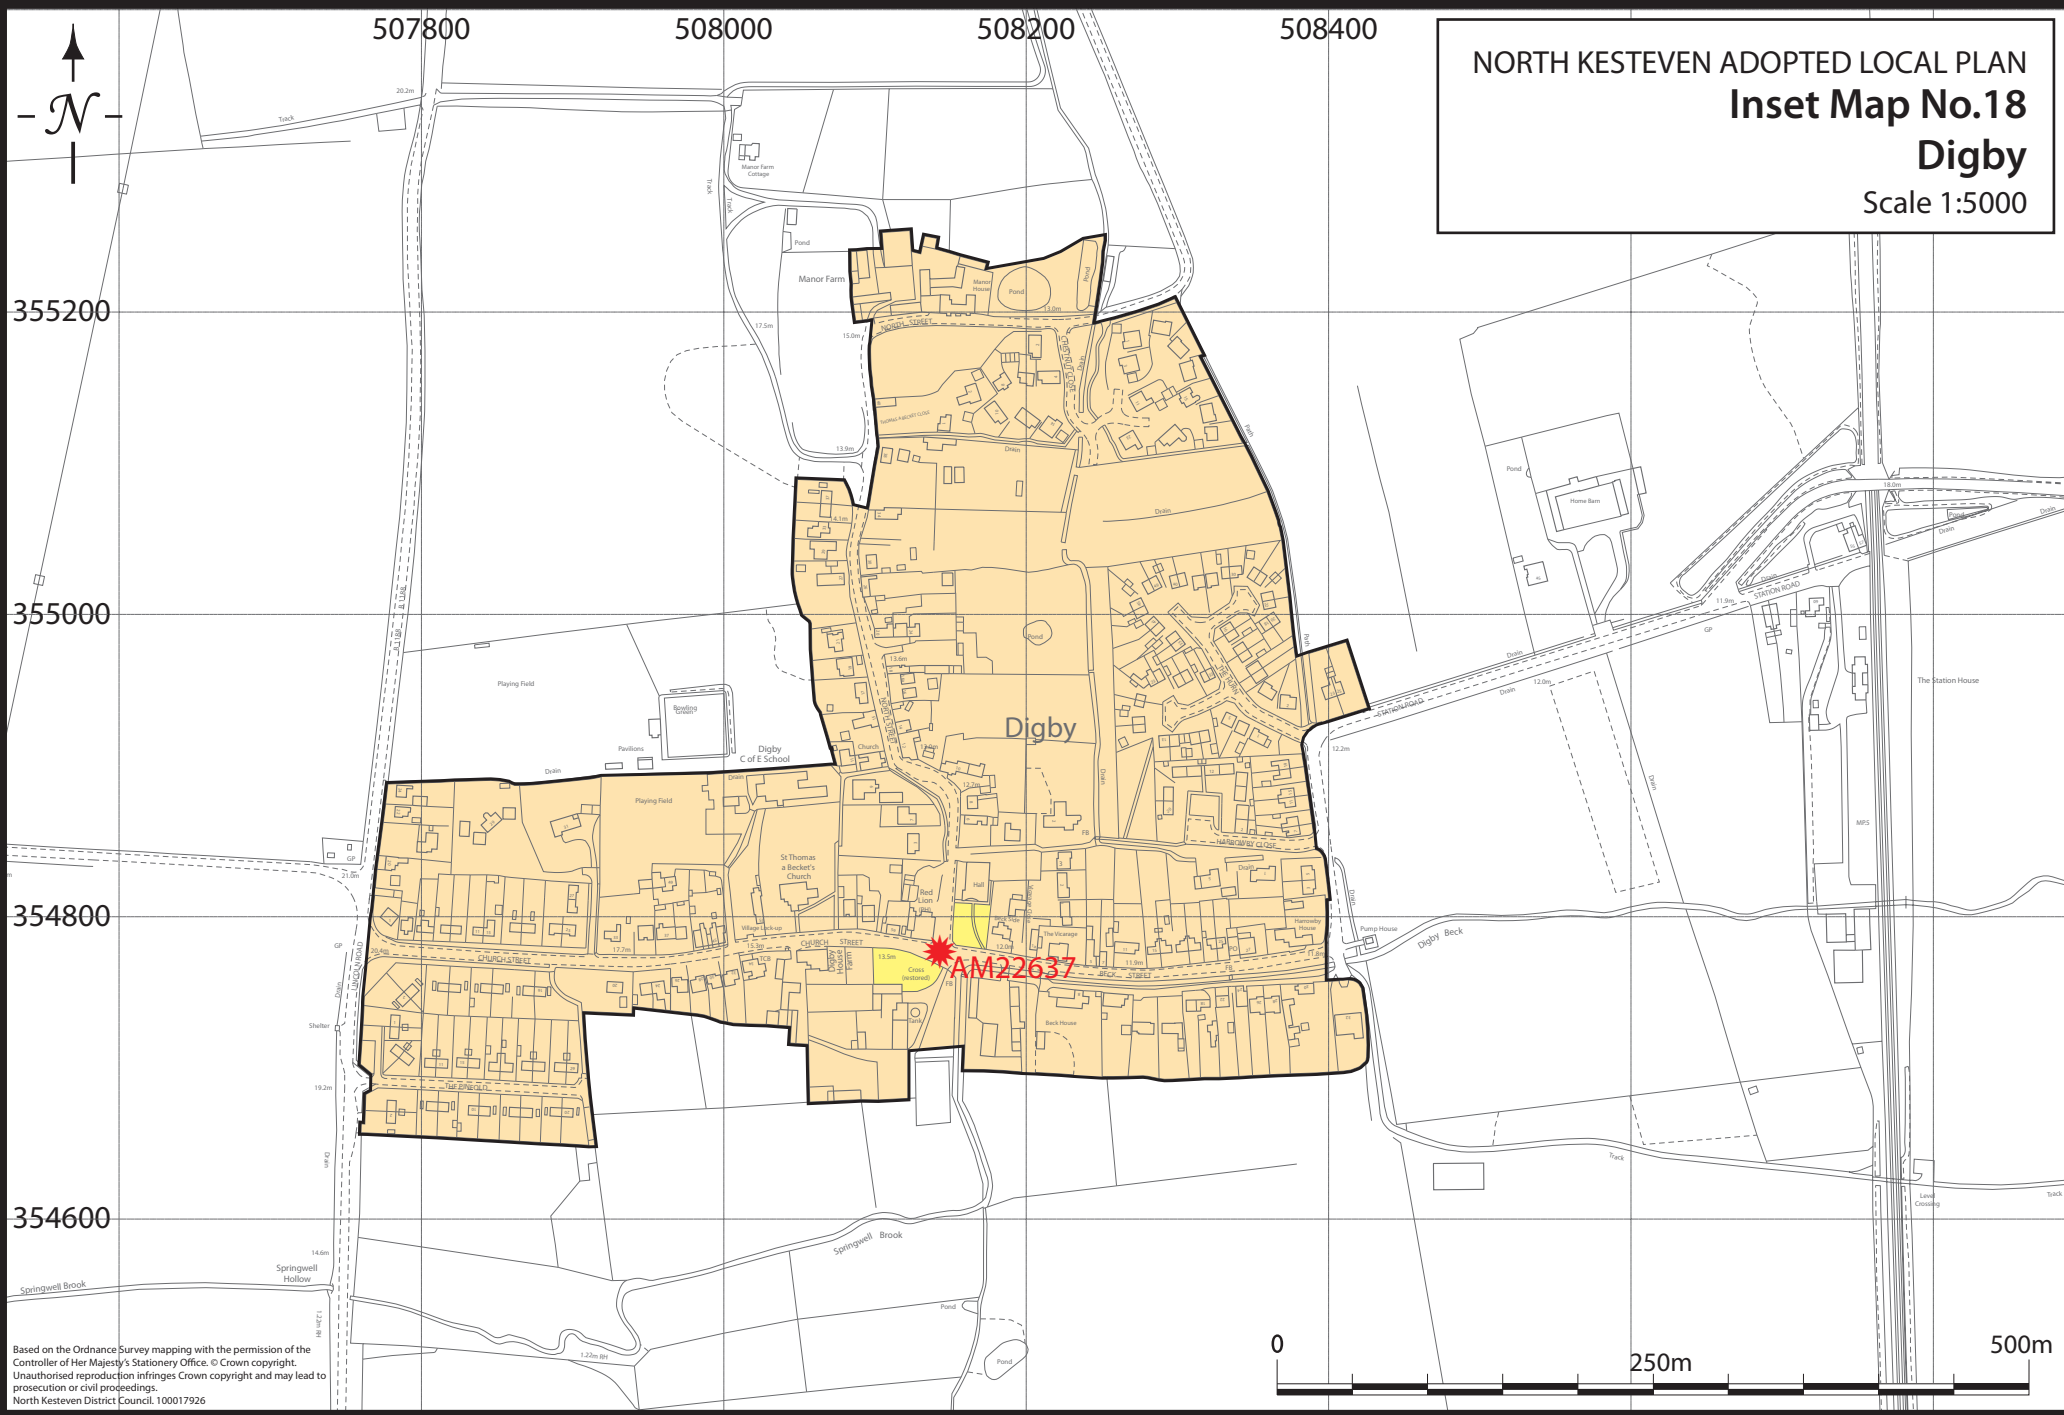

NORTH KESTEVEN ADOPTED LOCAL PLAN
Inset Map No.18
Digby
Scale 1:5000