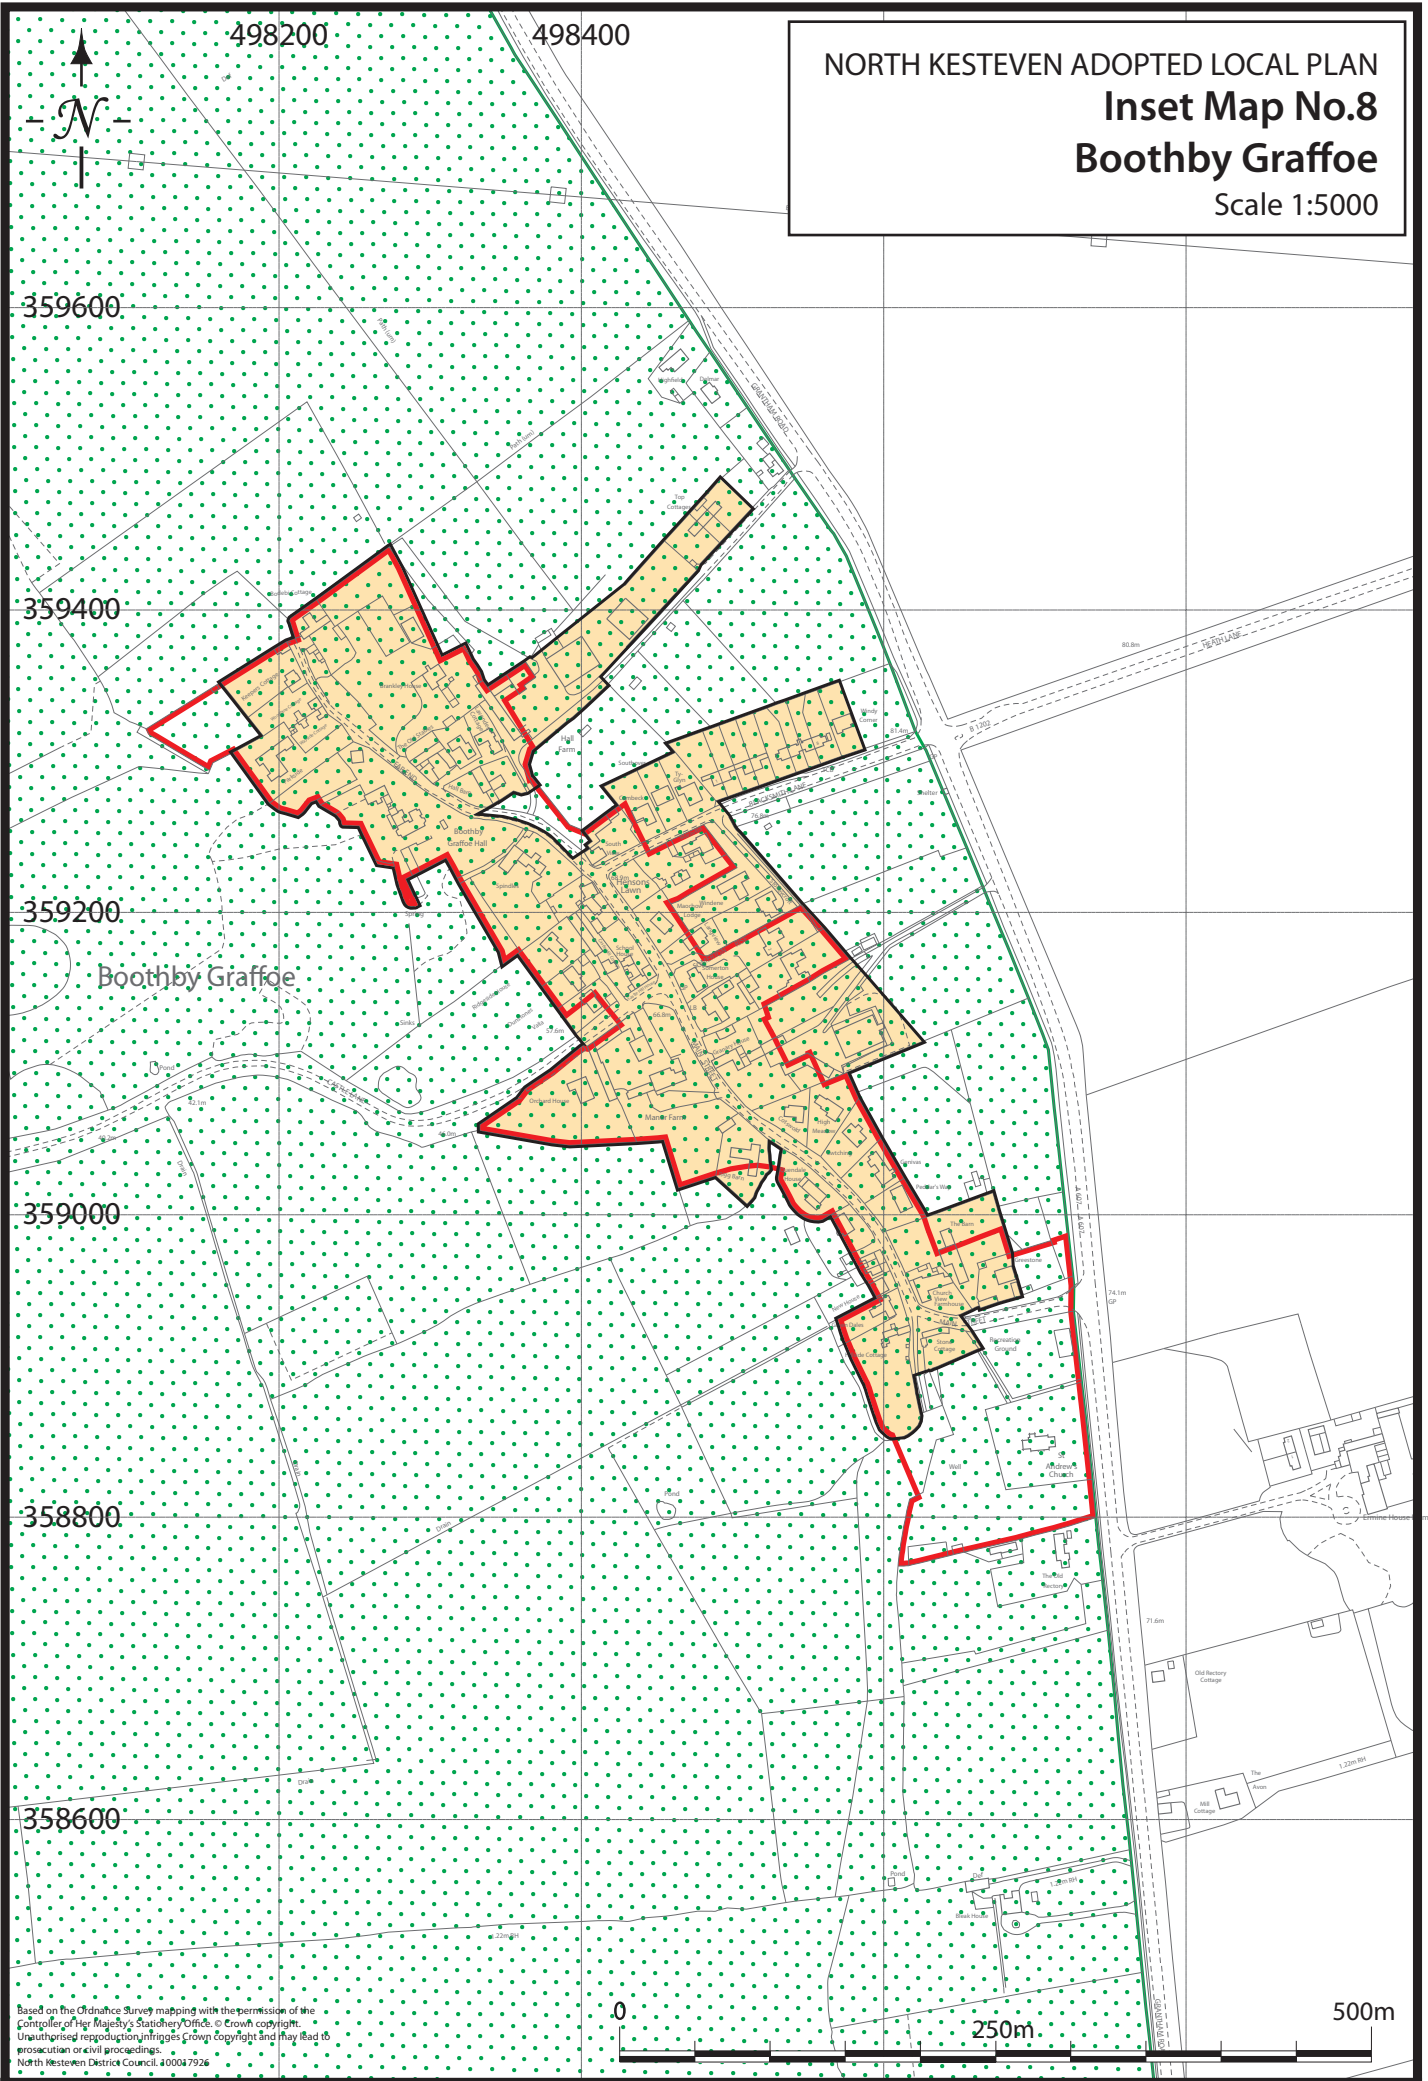

NORTH KESTIVEN ADOPTED LOCAL PLAN
Inset Map No.8
Boothby Graffoe
Scale 1:5000