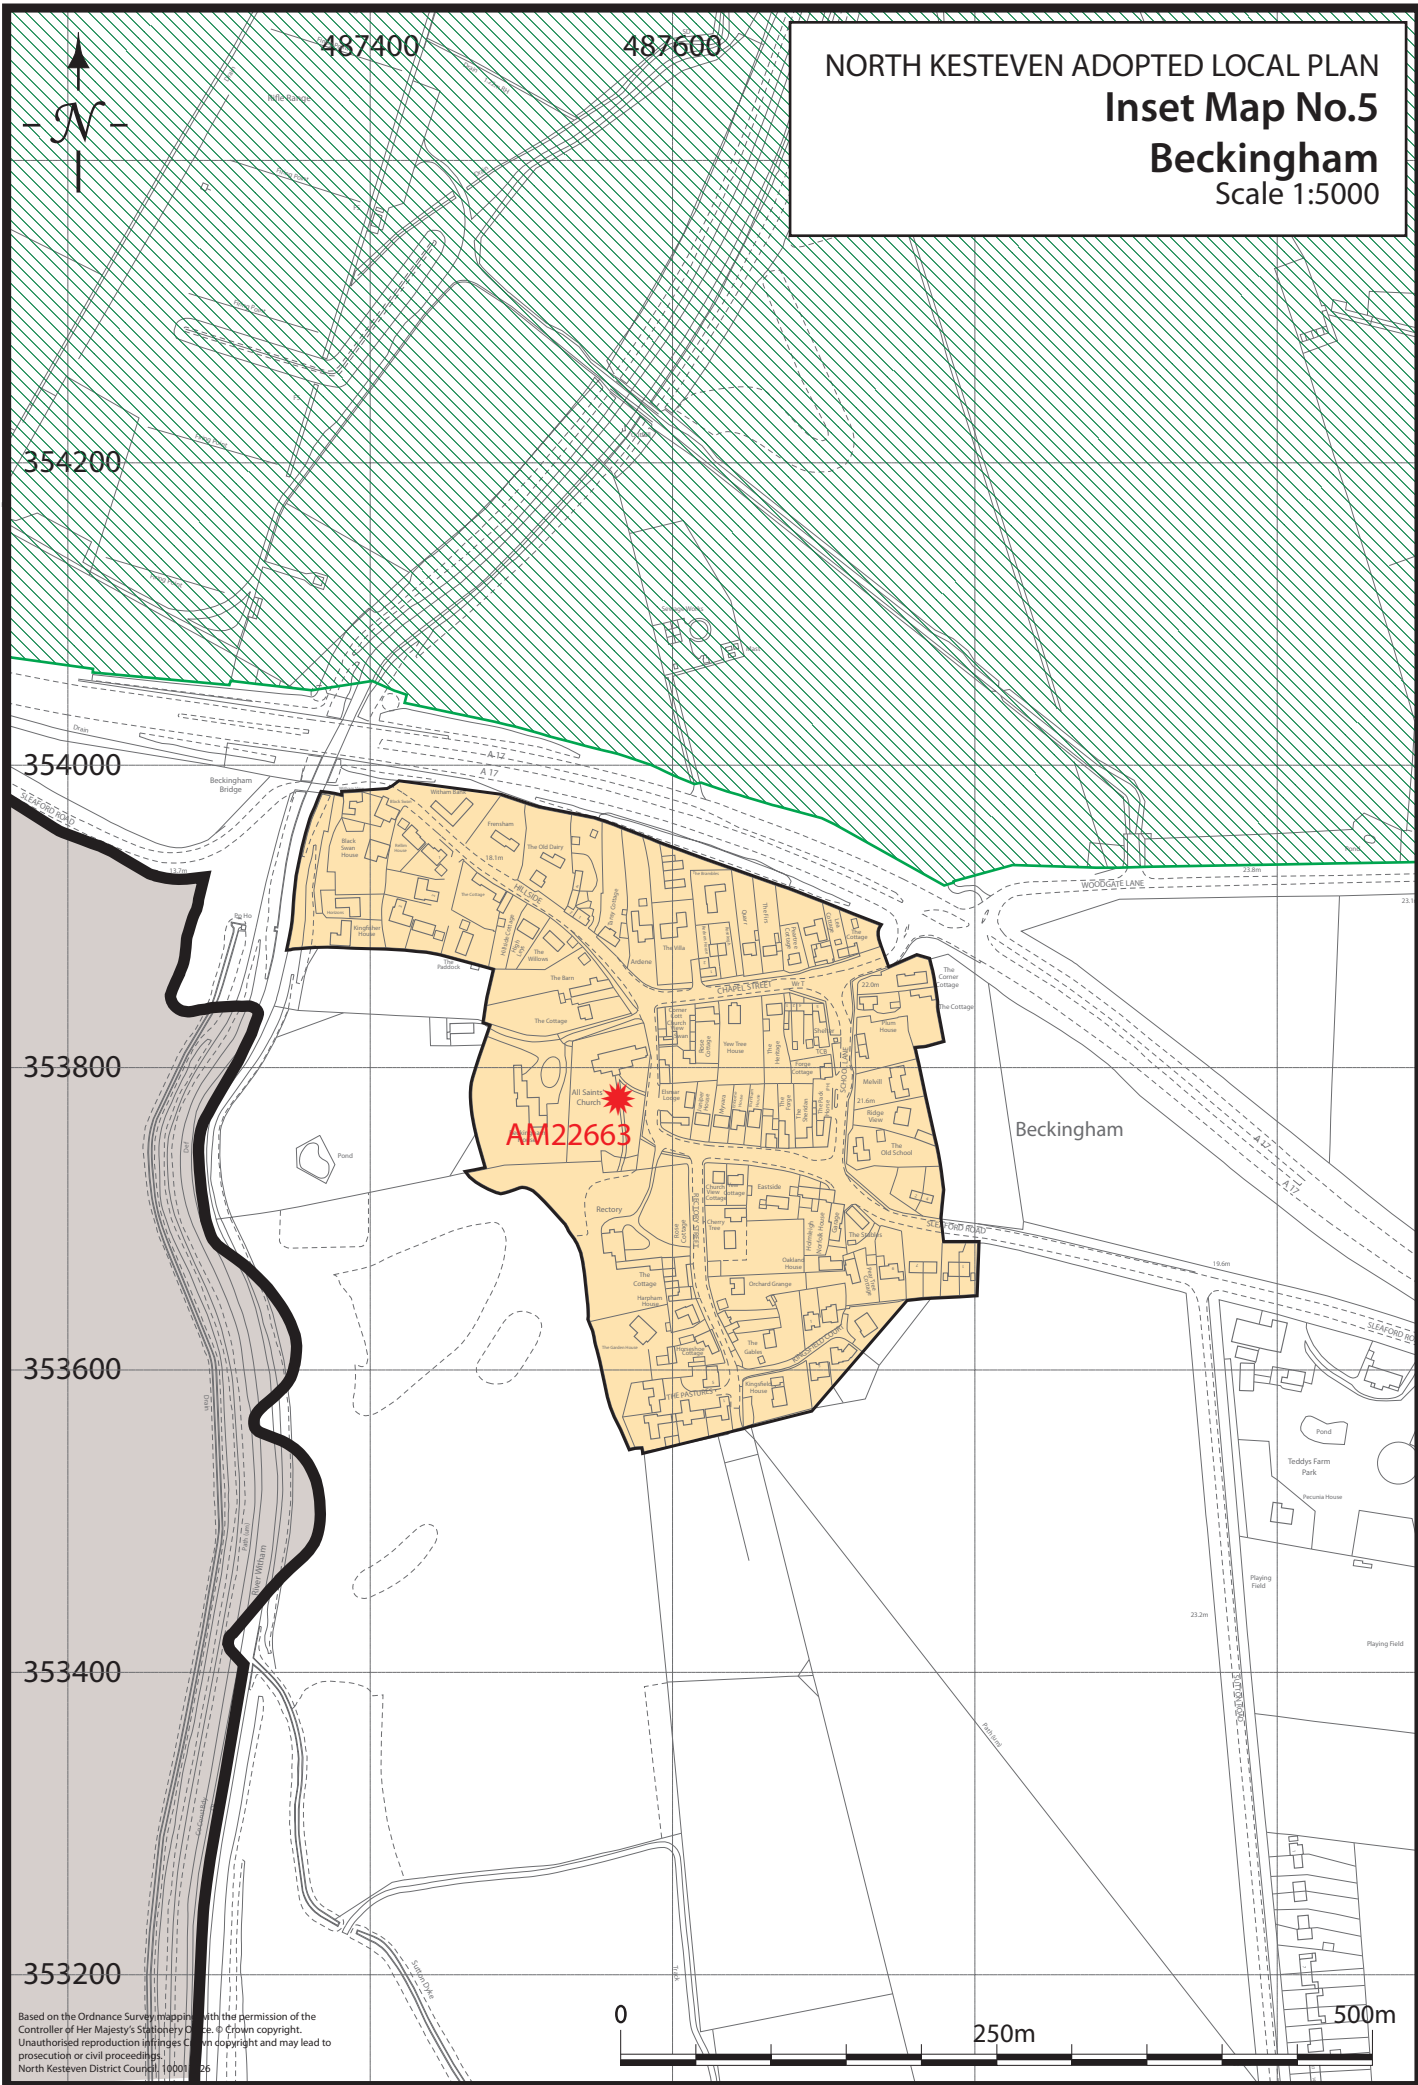

NORTH KESTEVEN ADOPTED LOCAL PLAN
Inset Map No.5
Beckingham
Scale 1:5000