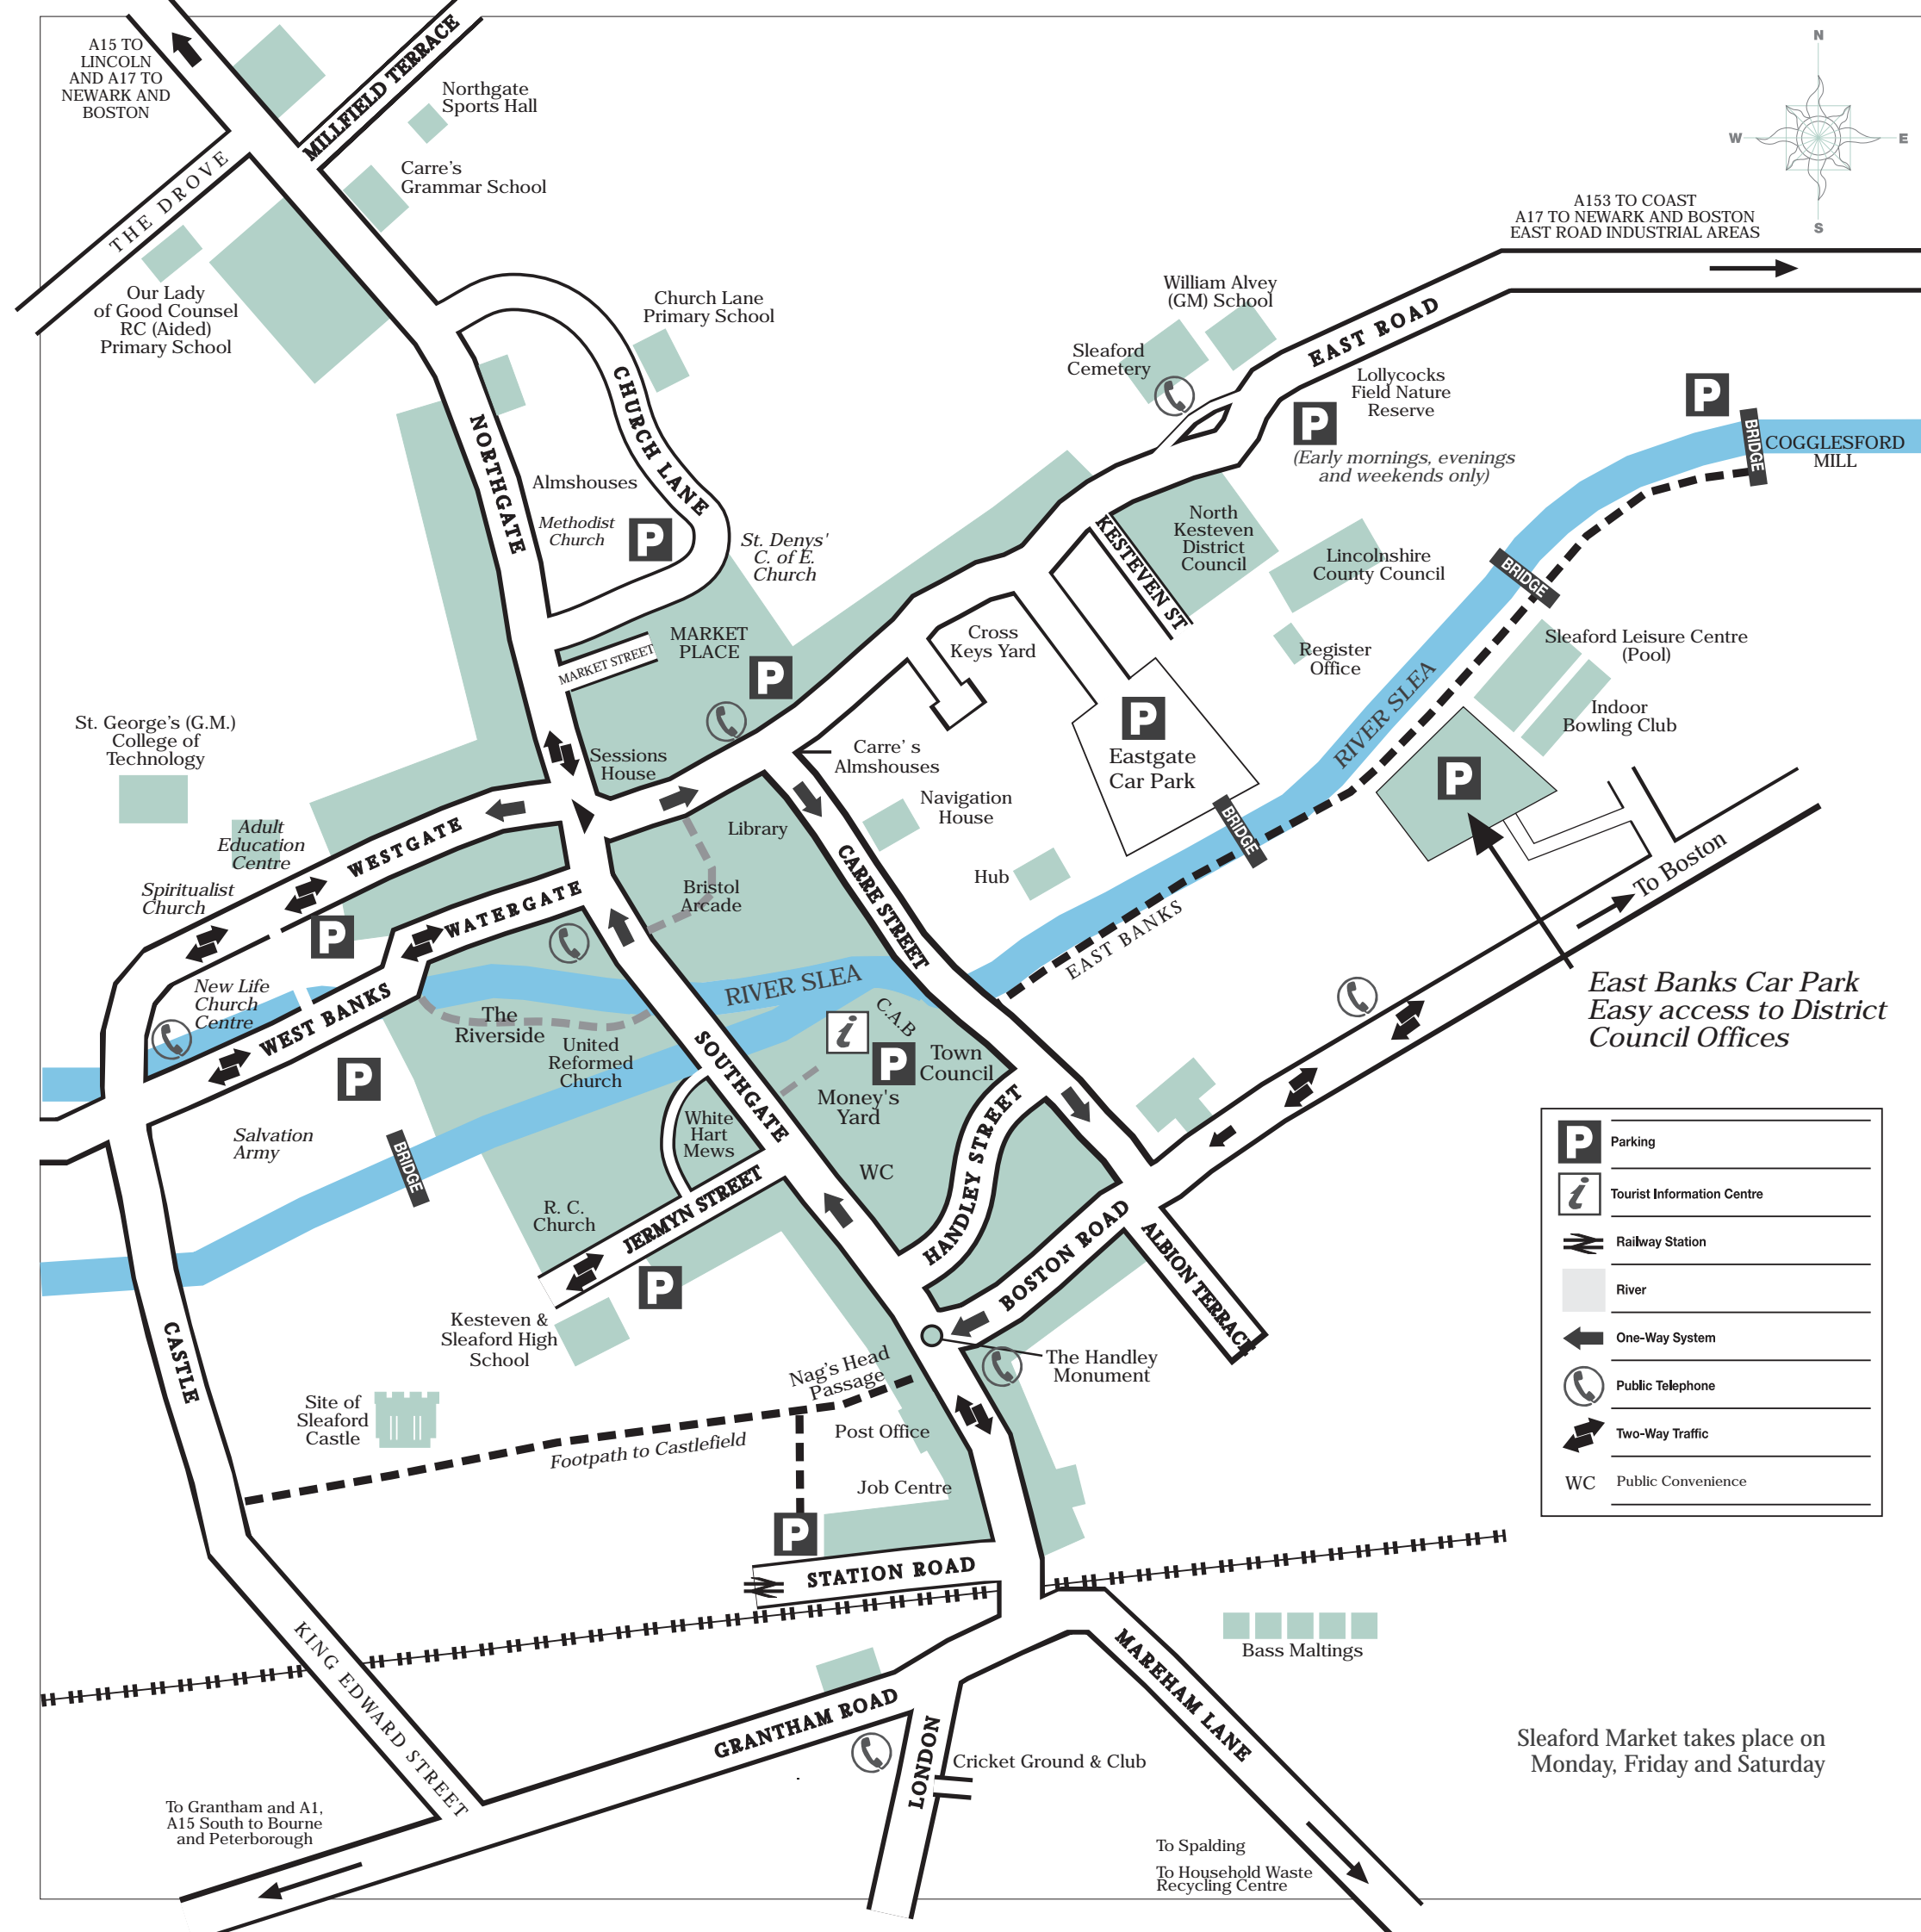

Car Parking

Sleaford Market takes place on Monday, Friday and Saturday